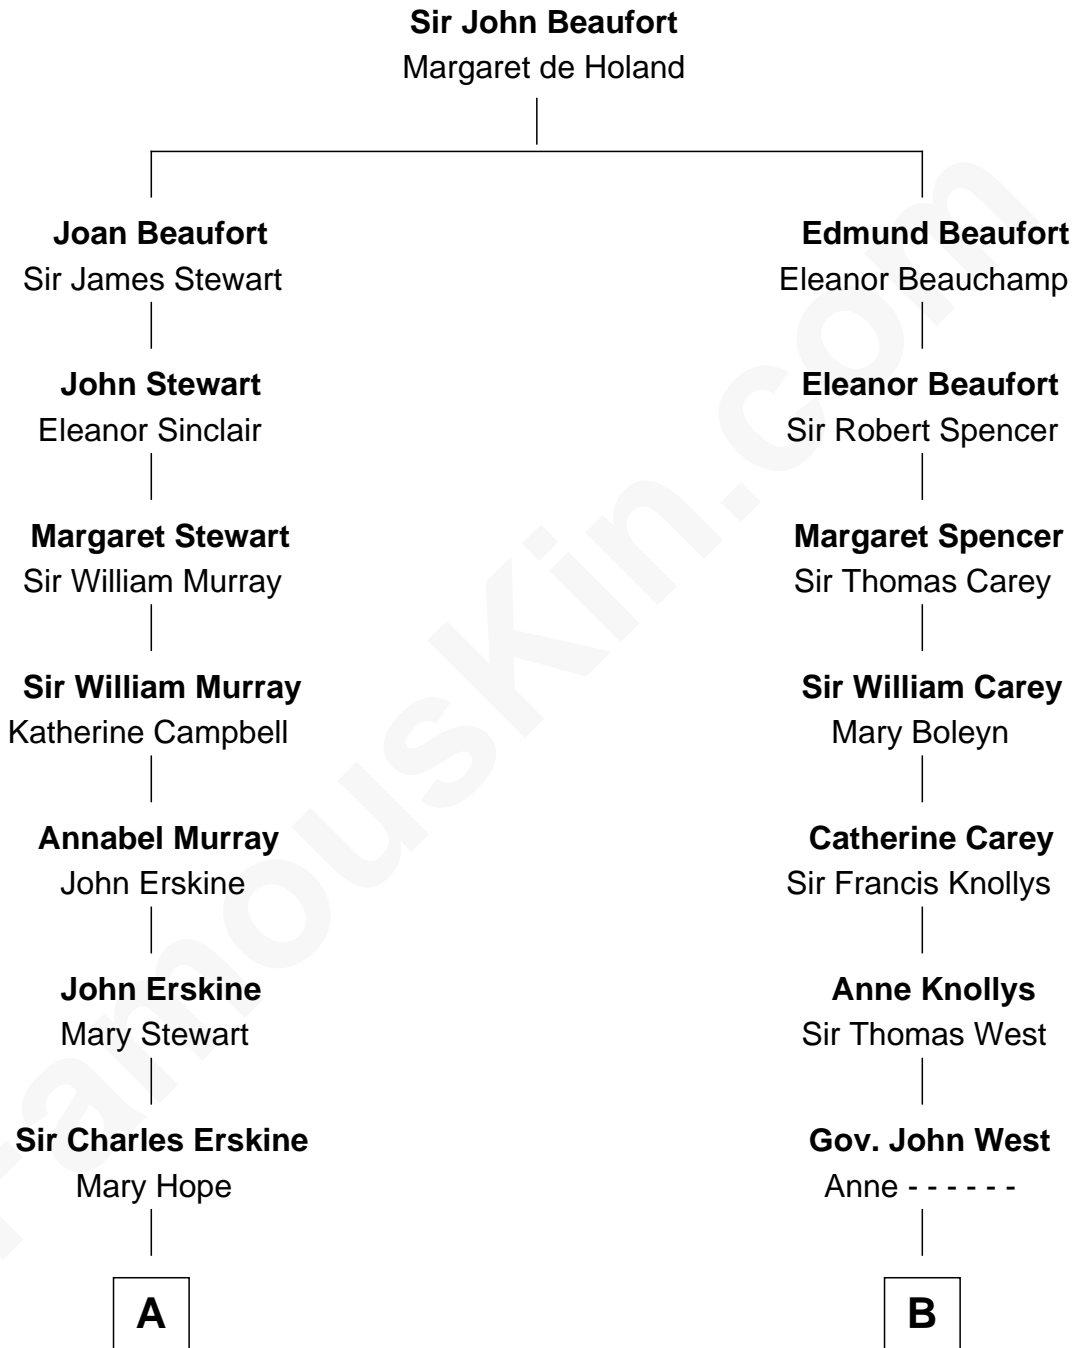

FamousKin.com

Relationship Chart of

Major John Pitcairn

British Commander at Battle of Lexington

9th cousin 3 times removed of

William C. C. Claiborne

1st Governor of Louisiana

A

Mary Erskine

William Hamilton

Katherine Hamilton

Rev. David Pitcairn

Major John Pitcairn

British Commander at Lexington

B

Col. John West