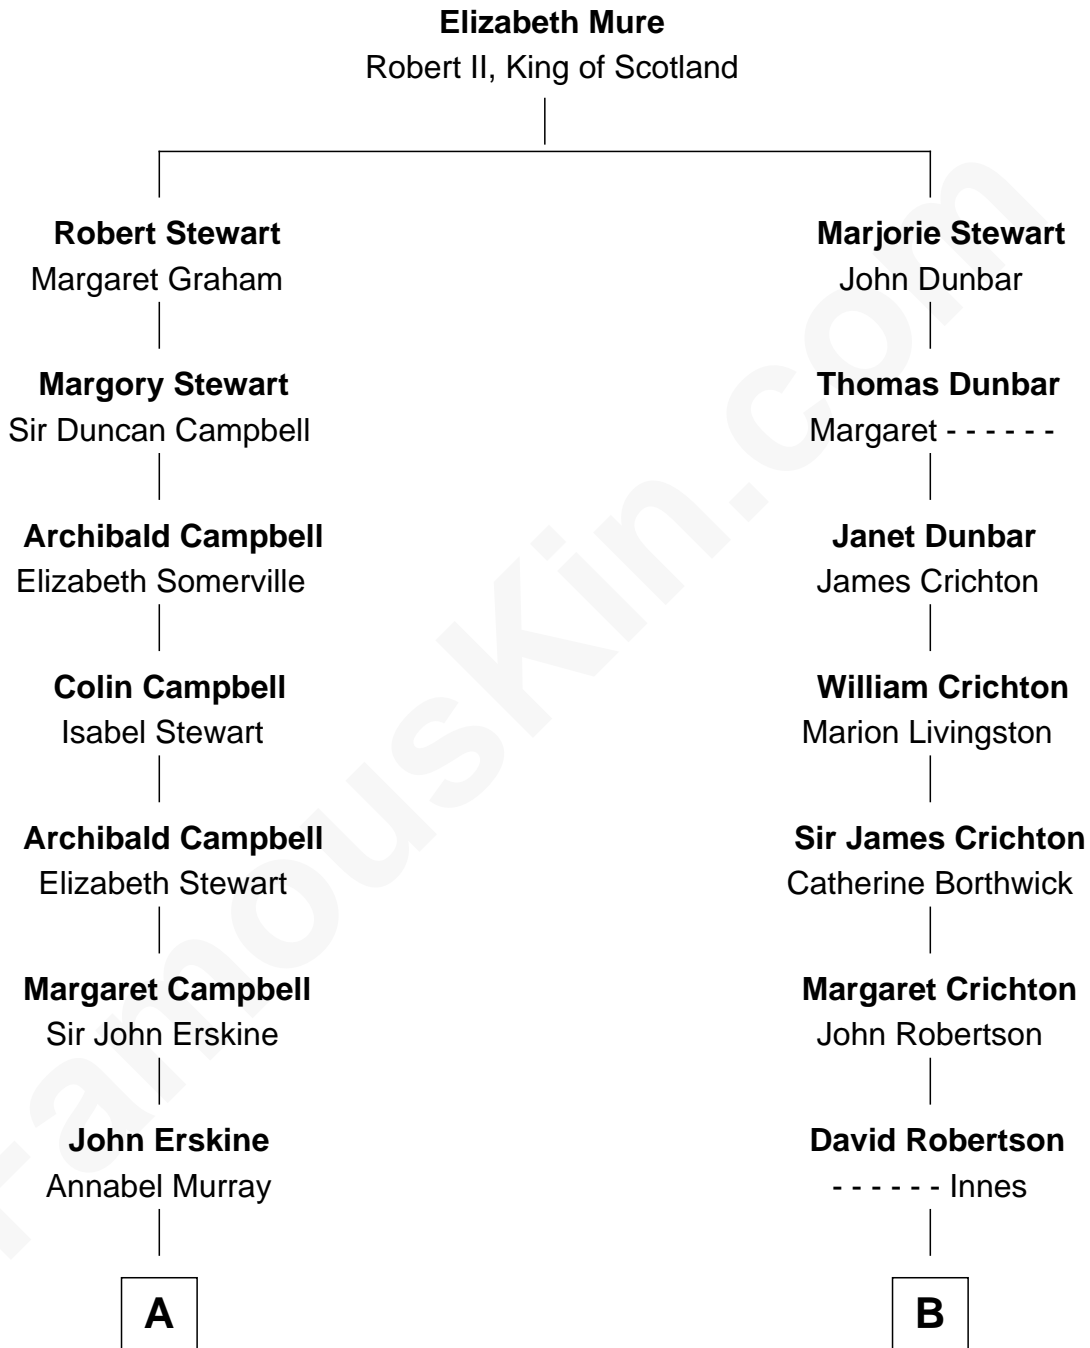

FamousKin.com

Relationship Chart of

Major John Pitcairn

British Commander at Battle of Lexington

11th cousin of

Patrick Henry

1st and 6th Governor of Virginia

A