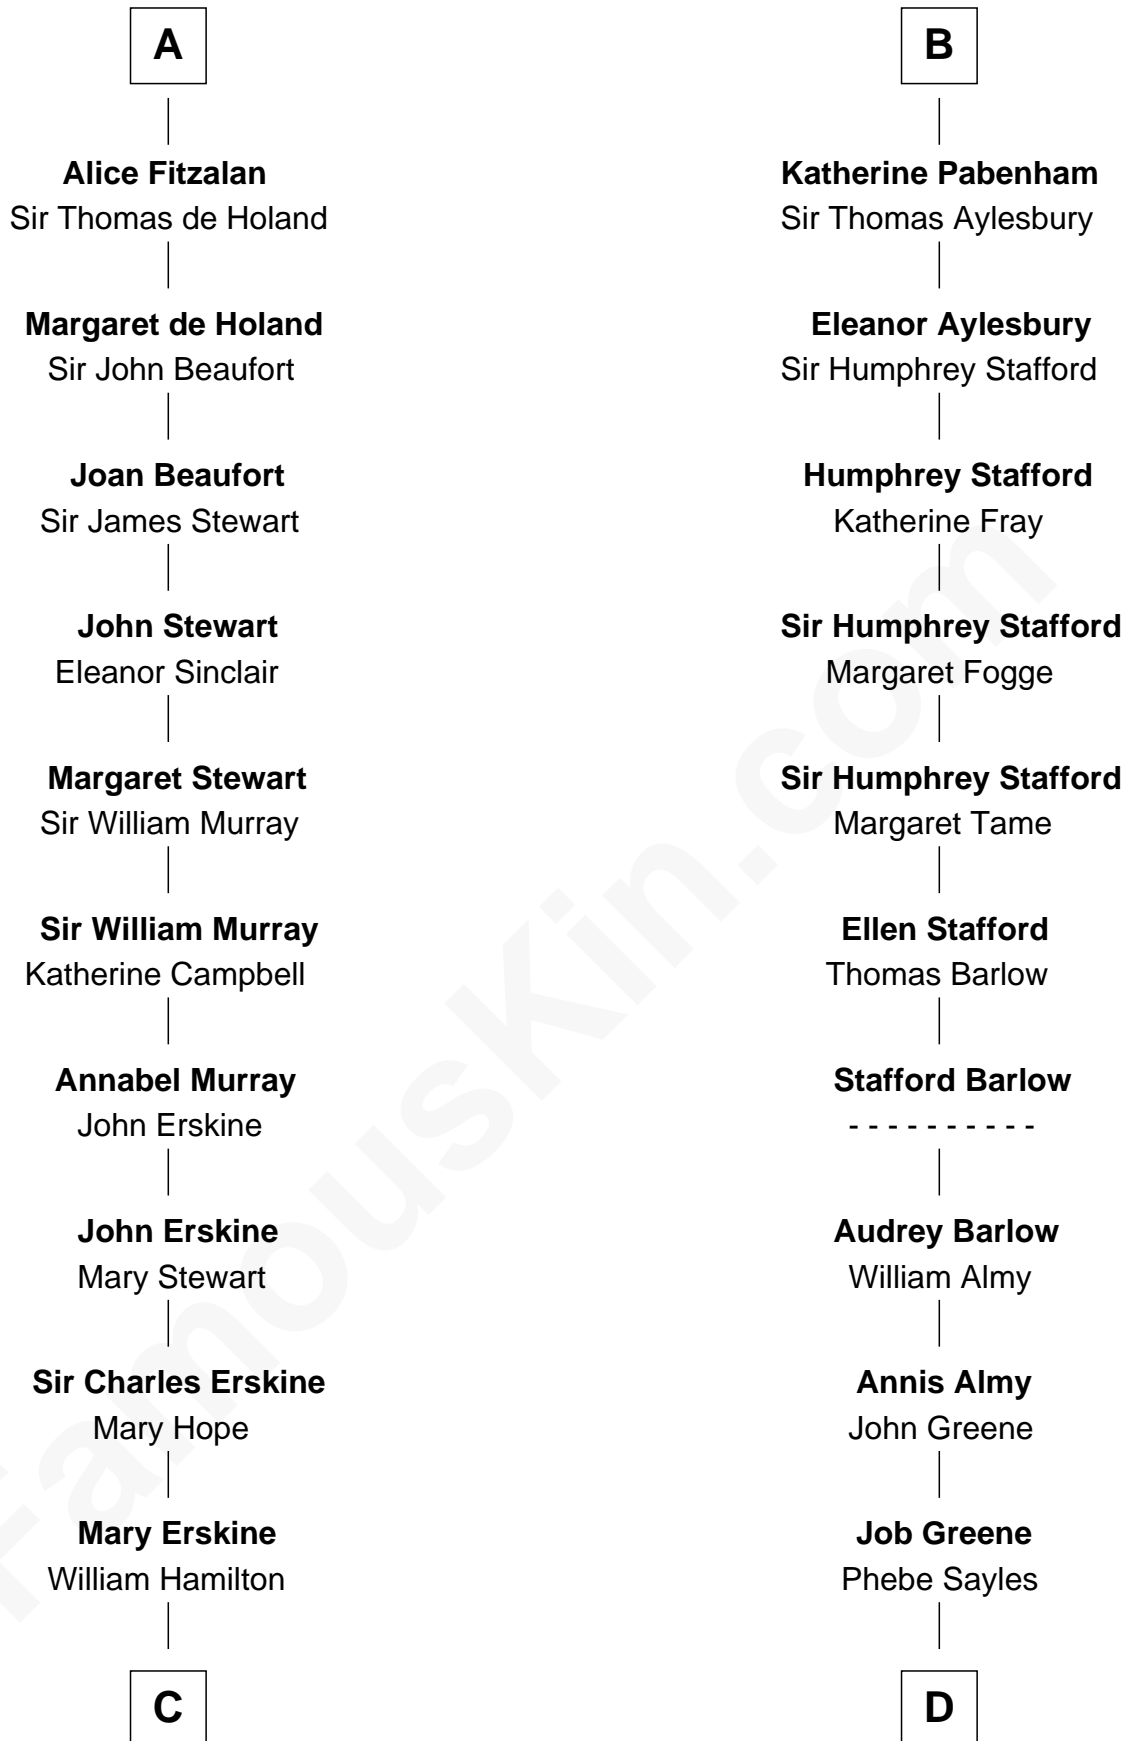

FamousKin.com

Relationship Chart of

Major John Pitcairn

British Commander at Battle of Lexington

18th cousin 3 times removed of

Julia (Ward) Howe

Author of "The Battle Hymn of the Republic"

Gundred de Warenne

Agnes de Brus

Walter de Fauconberge

Isabella de Beauchamp

Sir Patrick de Chaworth

Anice de Fauconberge

Sir Nicholas Engaine

Maud de Chaworth

Henry Plantagenet

Sir John d'Engaine

Joan Peveral

Eleanor Plantagenet

Richard Fitzalan

Elizabeth d'Engaine

Sir Laurence de Pabenham

A

B