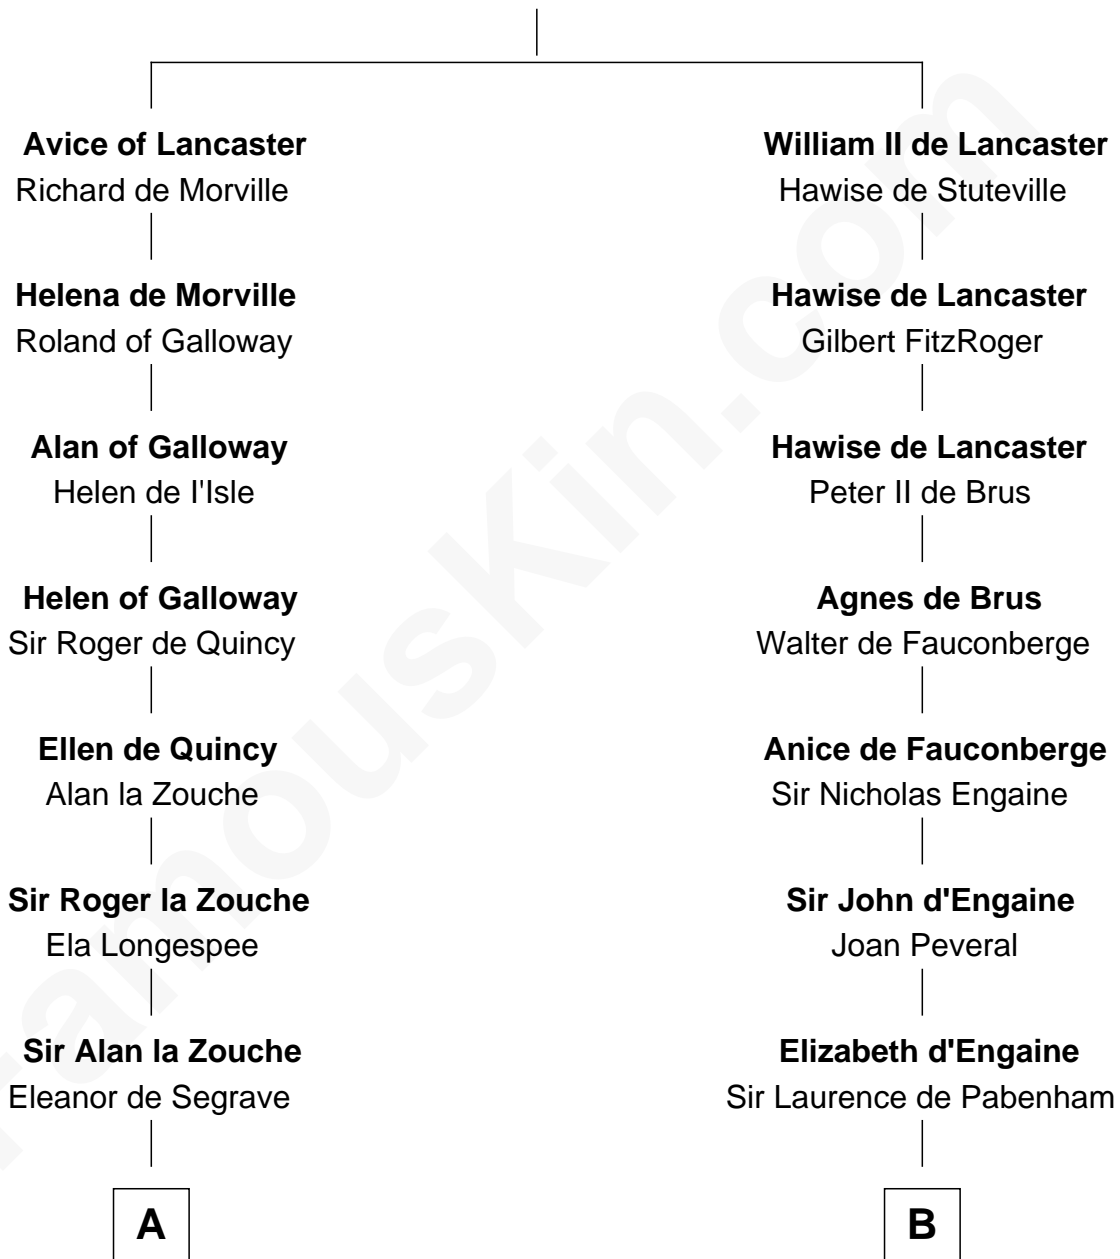

## Relationship Chart of

### Major John Pitcairn

*British Commander at Battle of Lexington*

20th cousin 1 time removed of

**Julia (Ward) Howe**

*Author of "The Battle Hymn of the Republic"*

**William I de Lancaster**  
Gundred de Warenne

**C**

**Sir Charles Erskine**

Mary Hope

**Mary Erskine**

William Hamilton

**Katherine Hamilton**

Rev. David Pitcairn

**Major John Pitcairn**

*British Commander at Lexington*

**D**

**Deborah Greene**

Simon Ray

**Anna Ray**

Samuel Ward

**Samuel Ward**

Phebe Greene