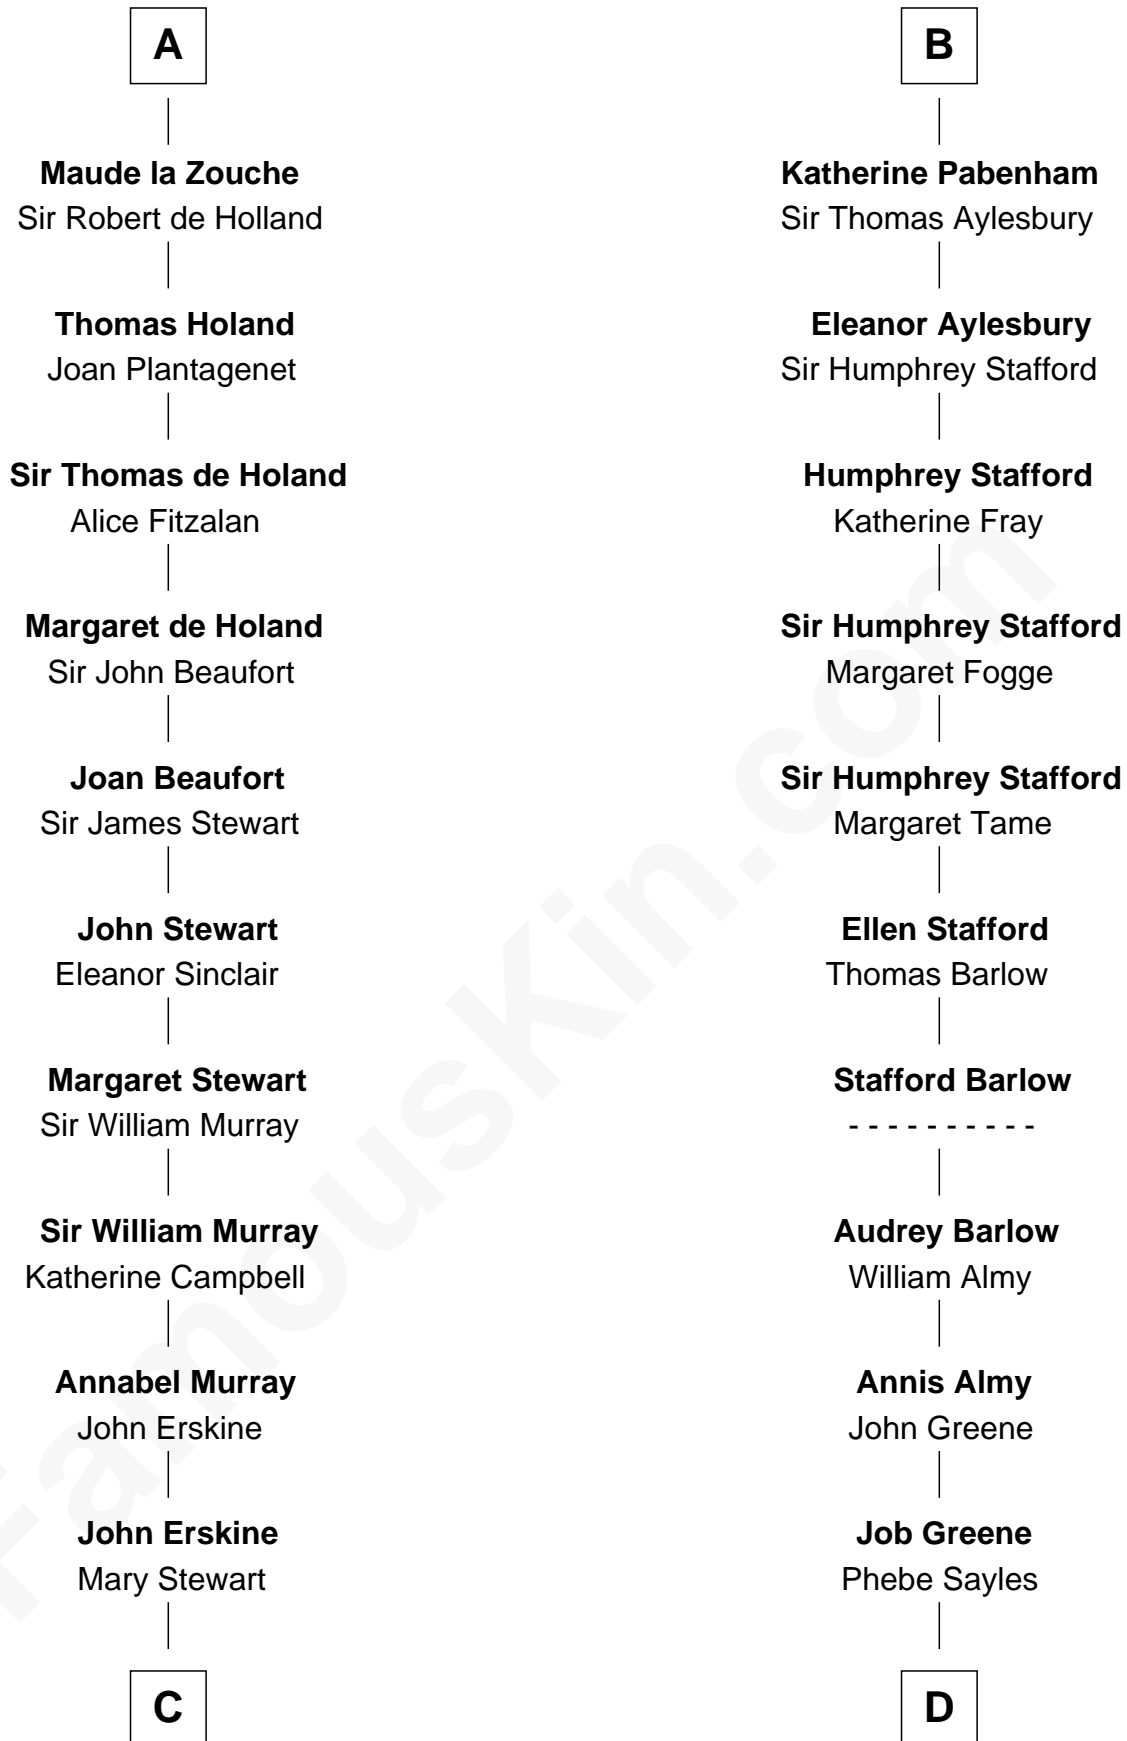

## Relationship Chart of

### Major John Pitcairn

*British Commander at Battle of Lexington*

20th cousin 1 time removed of

**Julia (Ward) Howe**

*Author of "The Battle Hymn of the Republic"*

**William I de Lancaster**  
Gundred de Warenne

**C**

**Sir Charles Erskine**

Mary Hope

**Mary Erskine**

William Hamilton

**Katherine Hamilton**

Rev. David Pitcairn

**Major John Pitcairn**

*British Commander at Lexington*

**D**

**Deborah Greene**

Simon Ray

**Anna Ray**

Samuel Ward

**Samuel Ward**

Phebe Greene