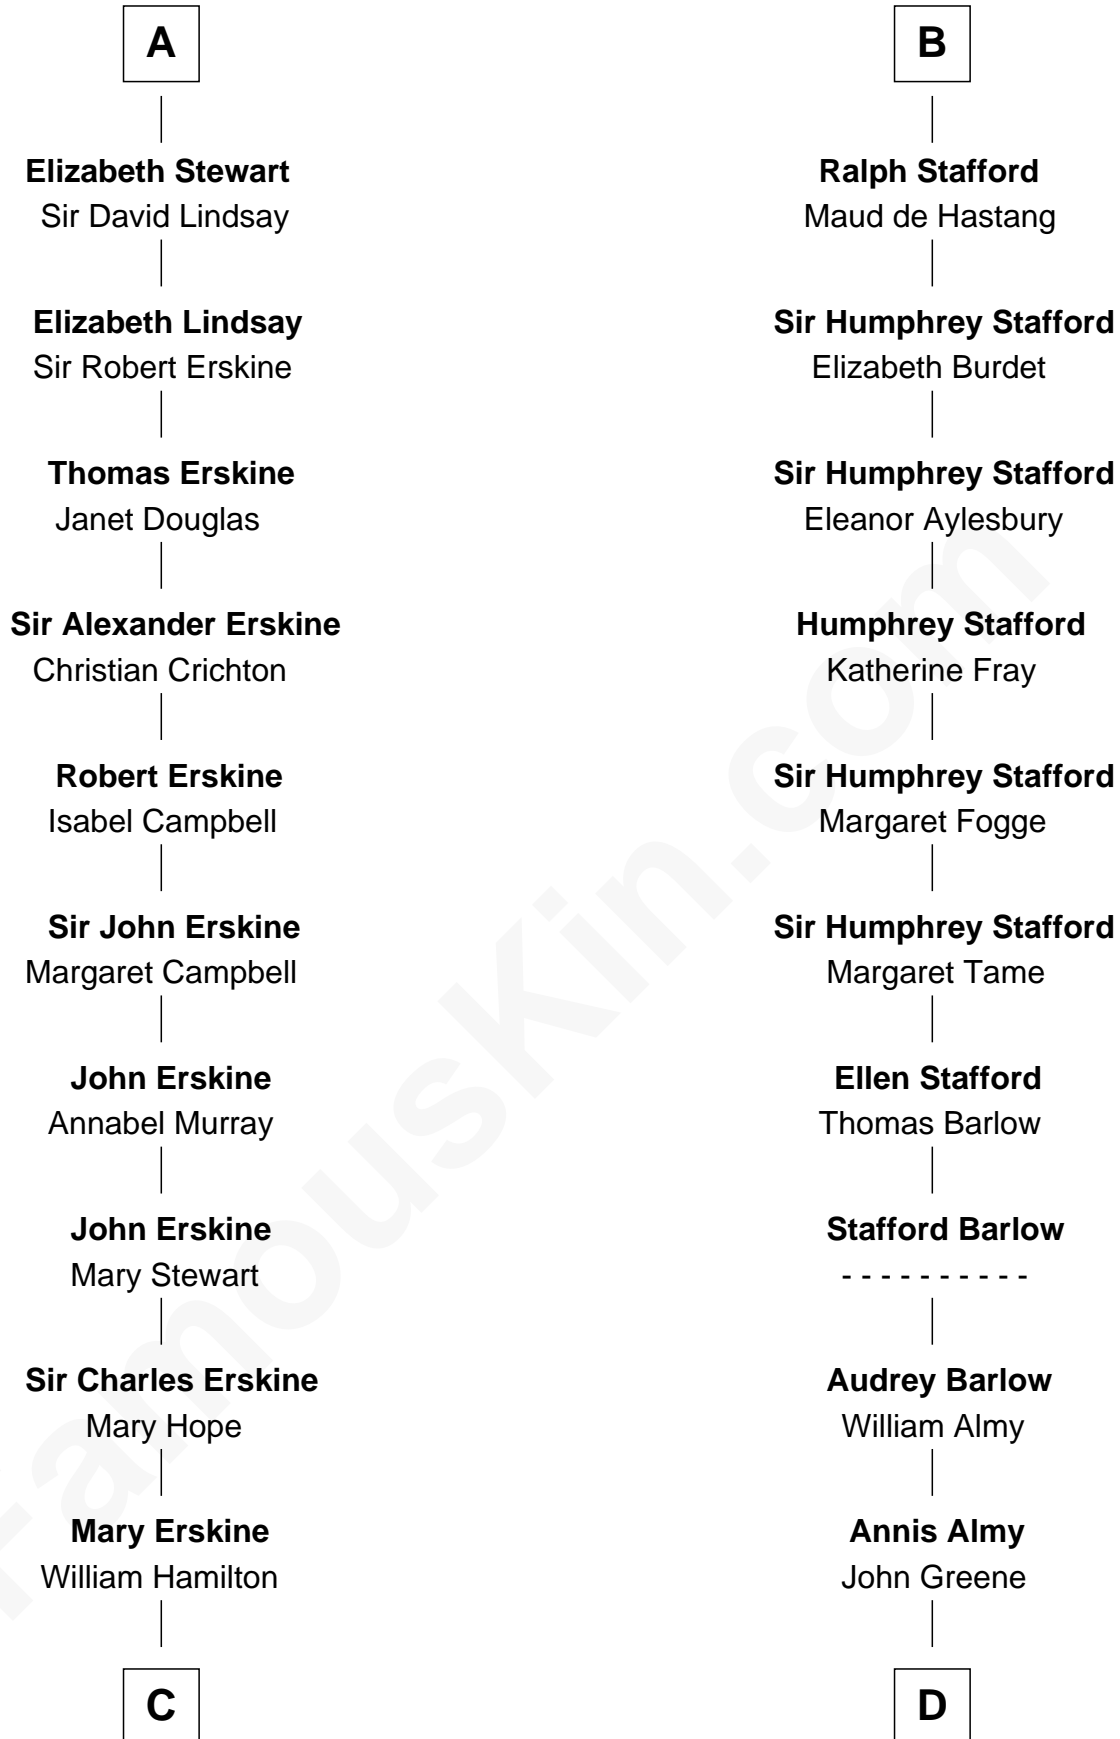

FamousKin.com

Relationship Chart of

Major John Pitcairn

British Commander at Battle of Lexington

18th cousin 1 time removed of

William Greene

2nd Governor of Rhode Island

C

Katherine Hamilton

Rev. David Pitcairn

Major John Pitcairn

British Commander at Lexington

D

Samuel Greene

Mary Gorton

William Greene