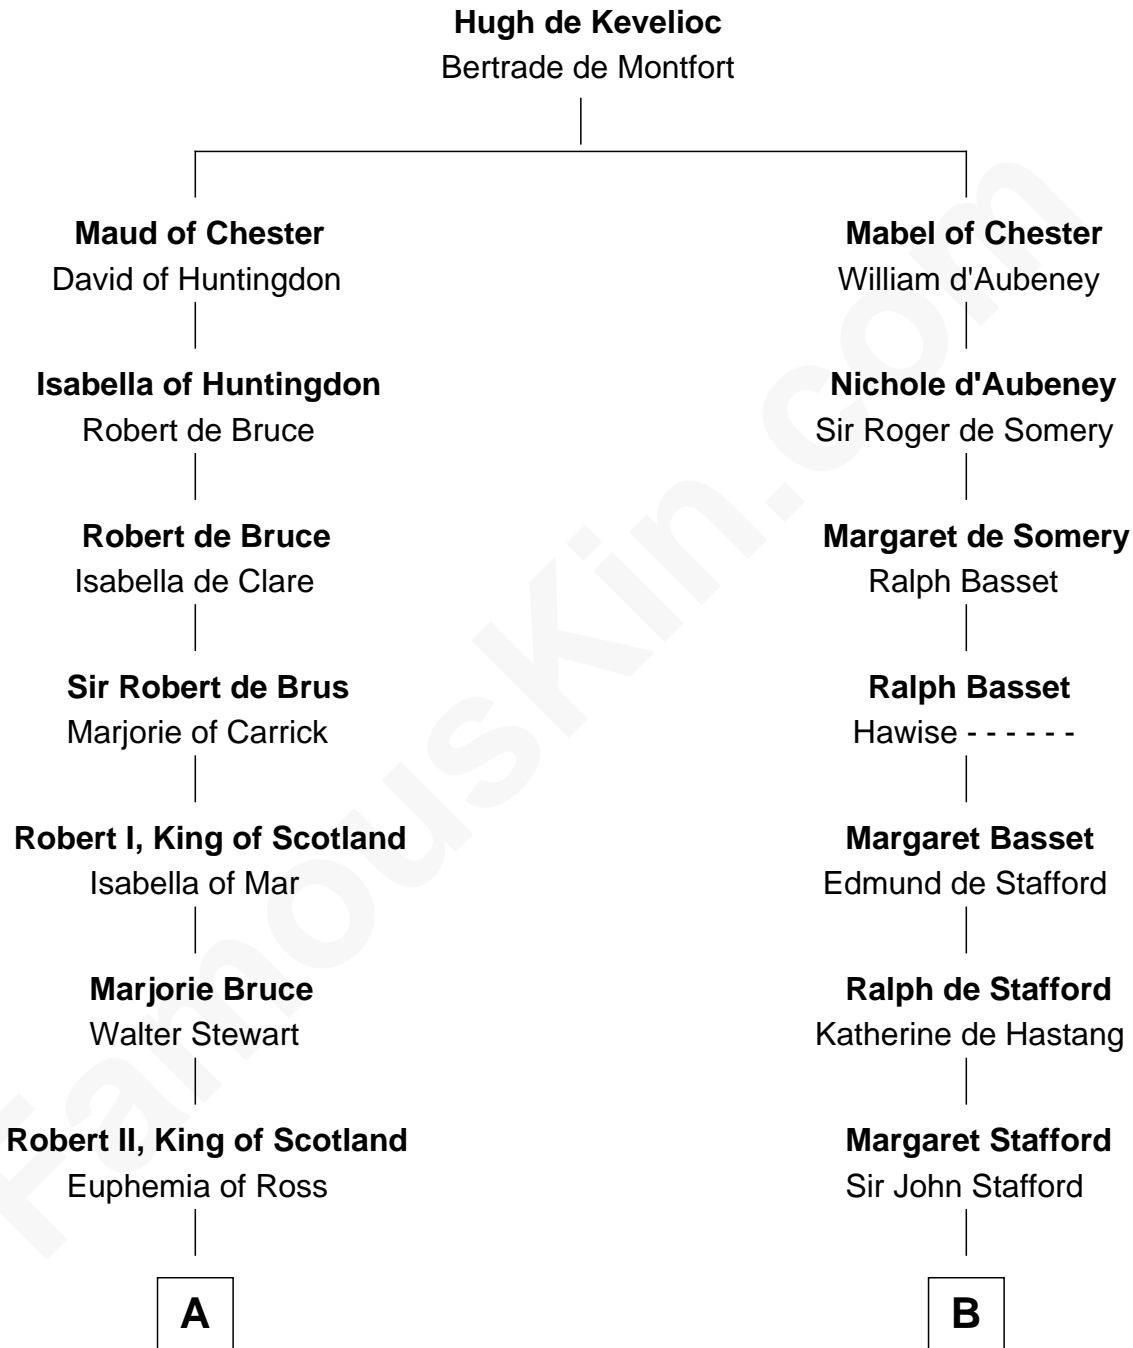

FamousKin.com

Relationship Chart of

Major John Pitcairn

British Commander at Battle of Lexington

18th cousin 1 time removed of

William Greene

2nd Governor of Rhode Island

C

Katherine Hamilton

Rev. David Pitcairn

Major John Pitcairn

British Commander at Lexington

D

Samuel Greene

Mary Gorton

William Greene