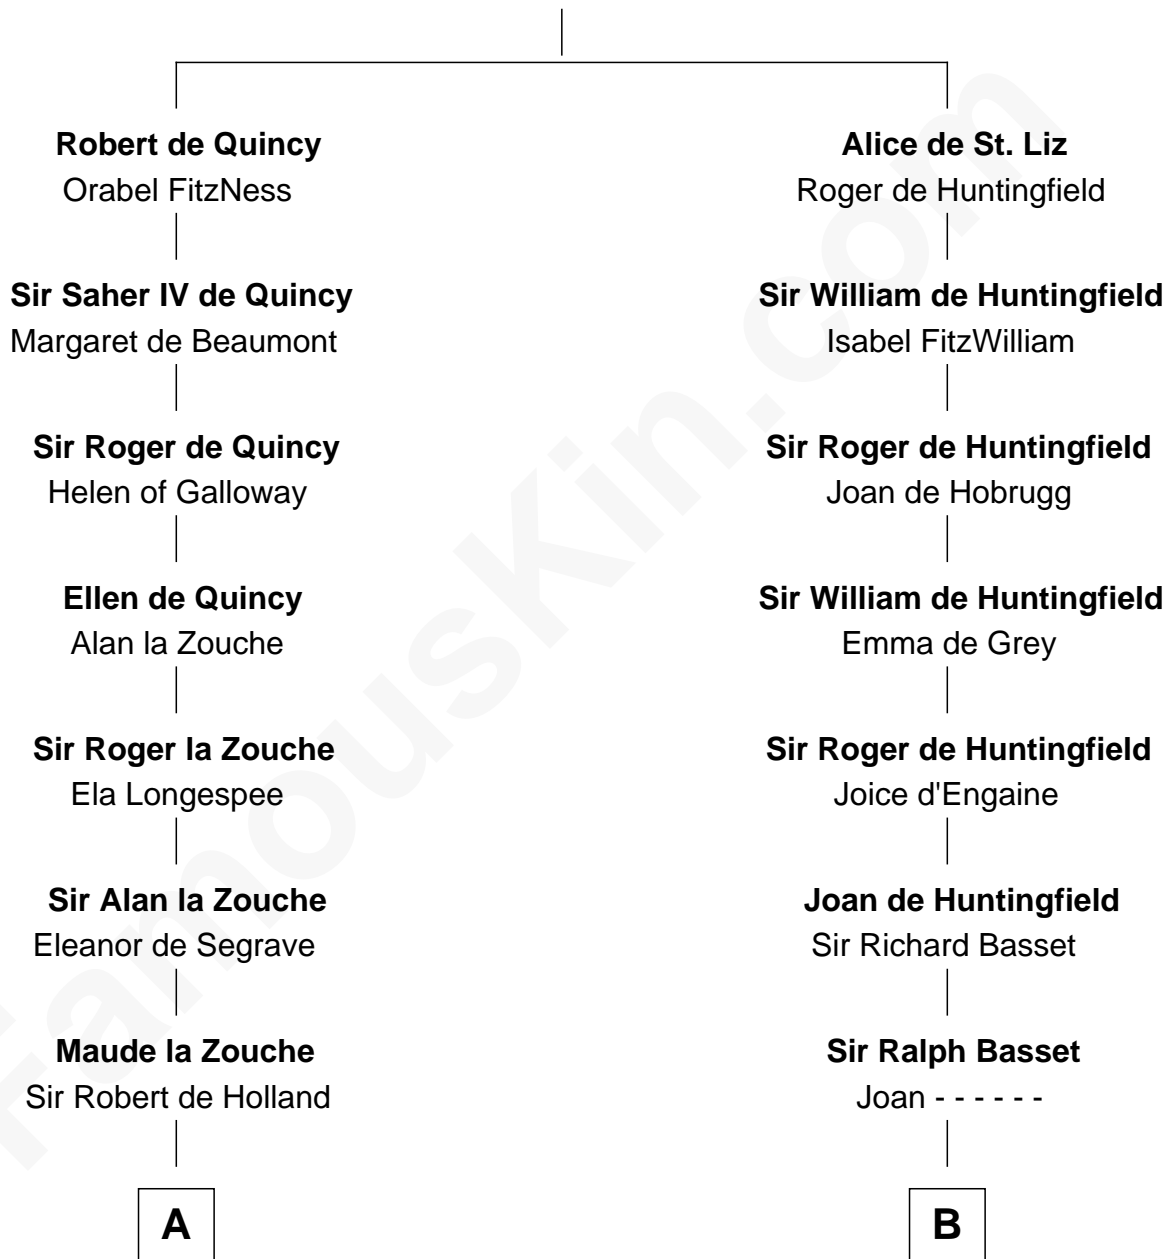

FamousKin.com

Relationship Chart of

Major John Pitcairn

British Commander at Battle of Lexington

19th cousin 1 time removed of

William Greene

2nd Governor of Rhode Island

Saher I de Quincy

Maud de St. Liz

C

Mary Erskine
William Hamilton

Katherine Hamilton
Rev. David Pitcairn

Major John Pitcairn
British Commander at Lexington

D

Annis Almy
John Greene

Samuel Greene
Mary Gorton