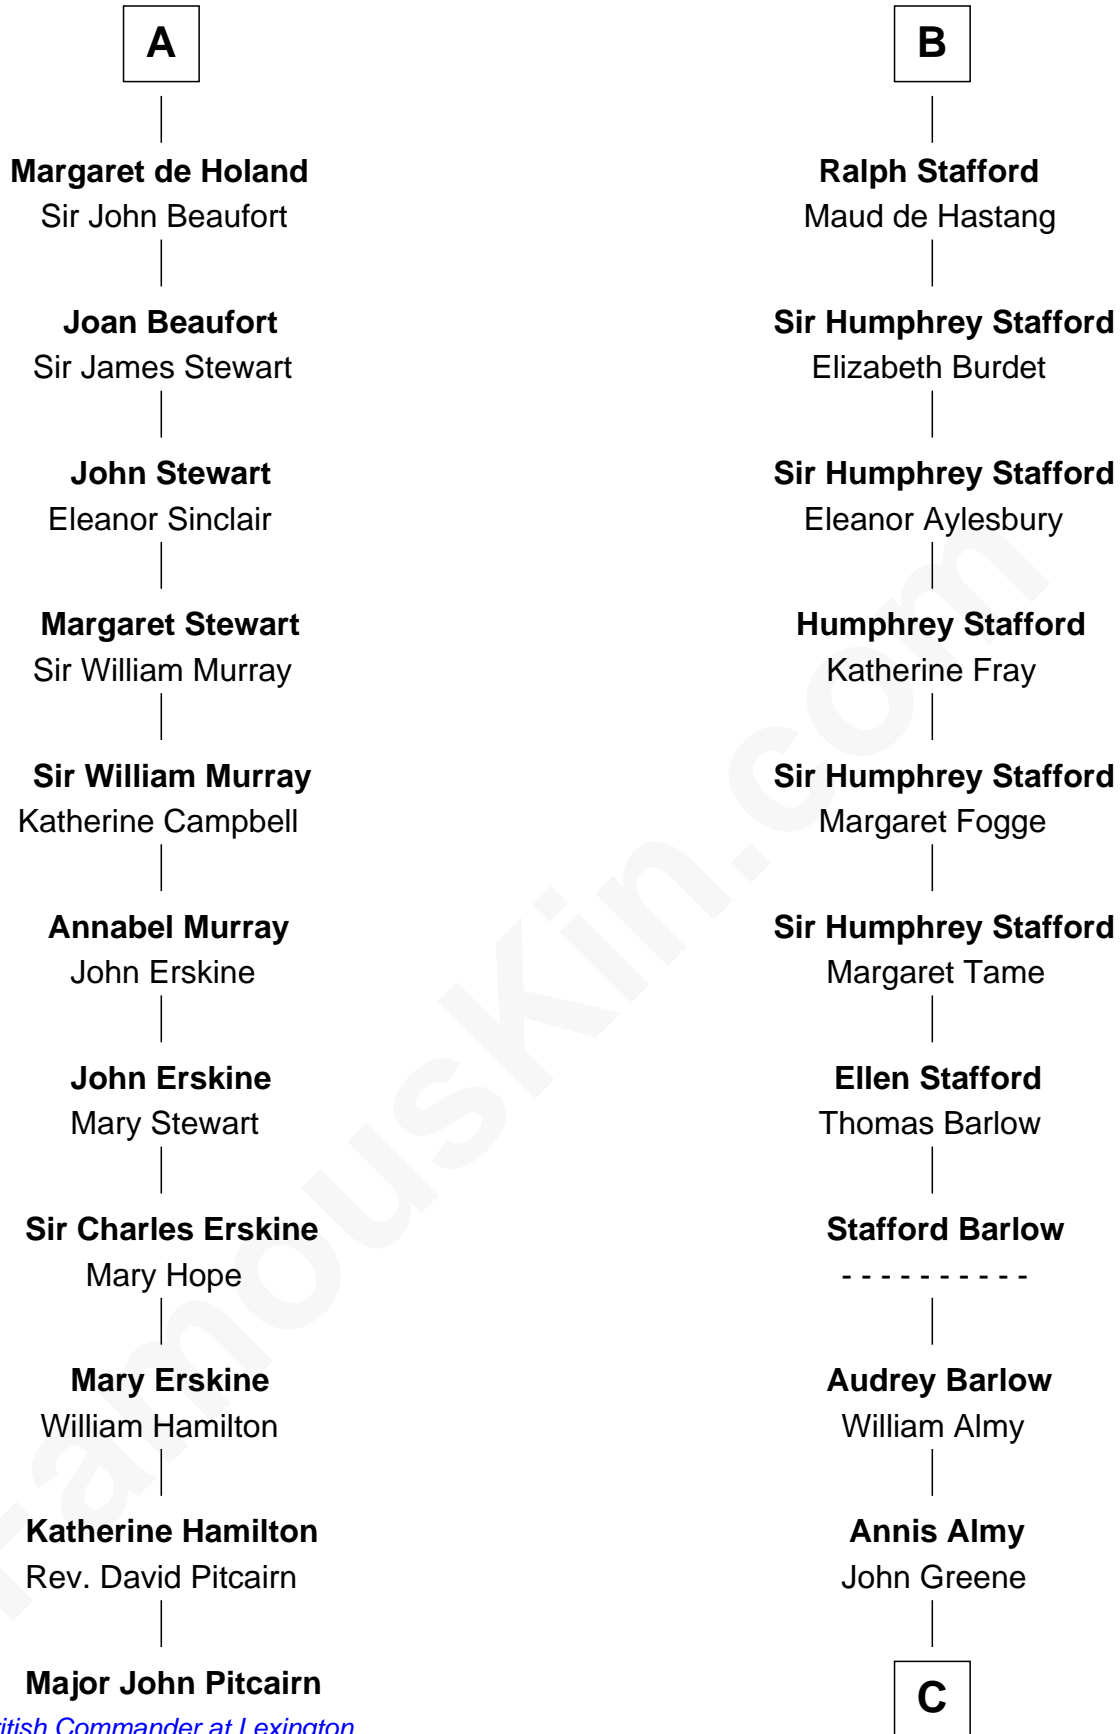

FamousKin.com

Relationship Chart of

Major John Pitcairn

British Commander at Battle of Lexington

17th cousin 2 times removed of

William Greene

2nd Governor of Rhode Island

C

Samuel Greene

Mary Gorton

William Greene

Catharine Greene

William Greene

2nd Governor of Rhode Island

FamousKin.com