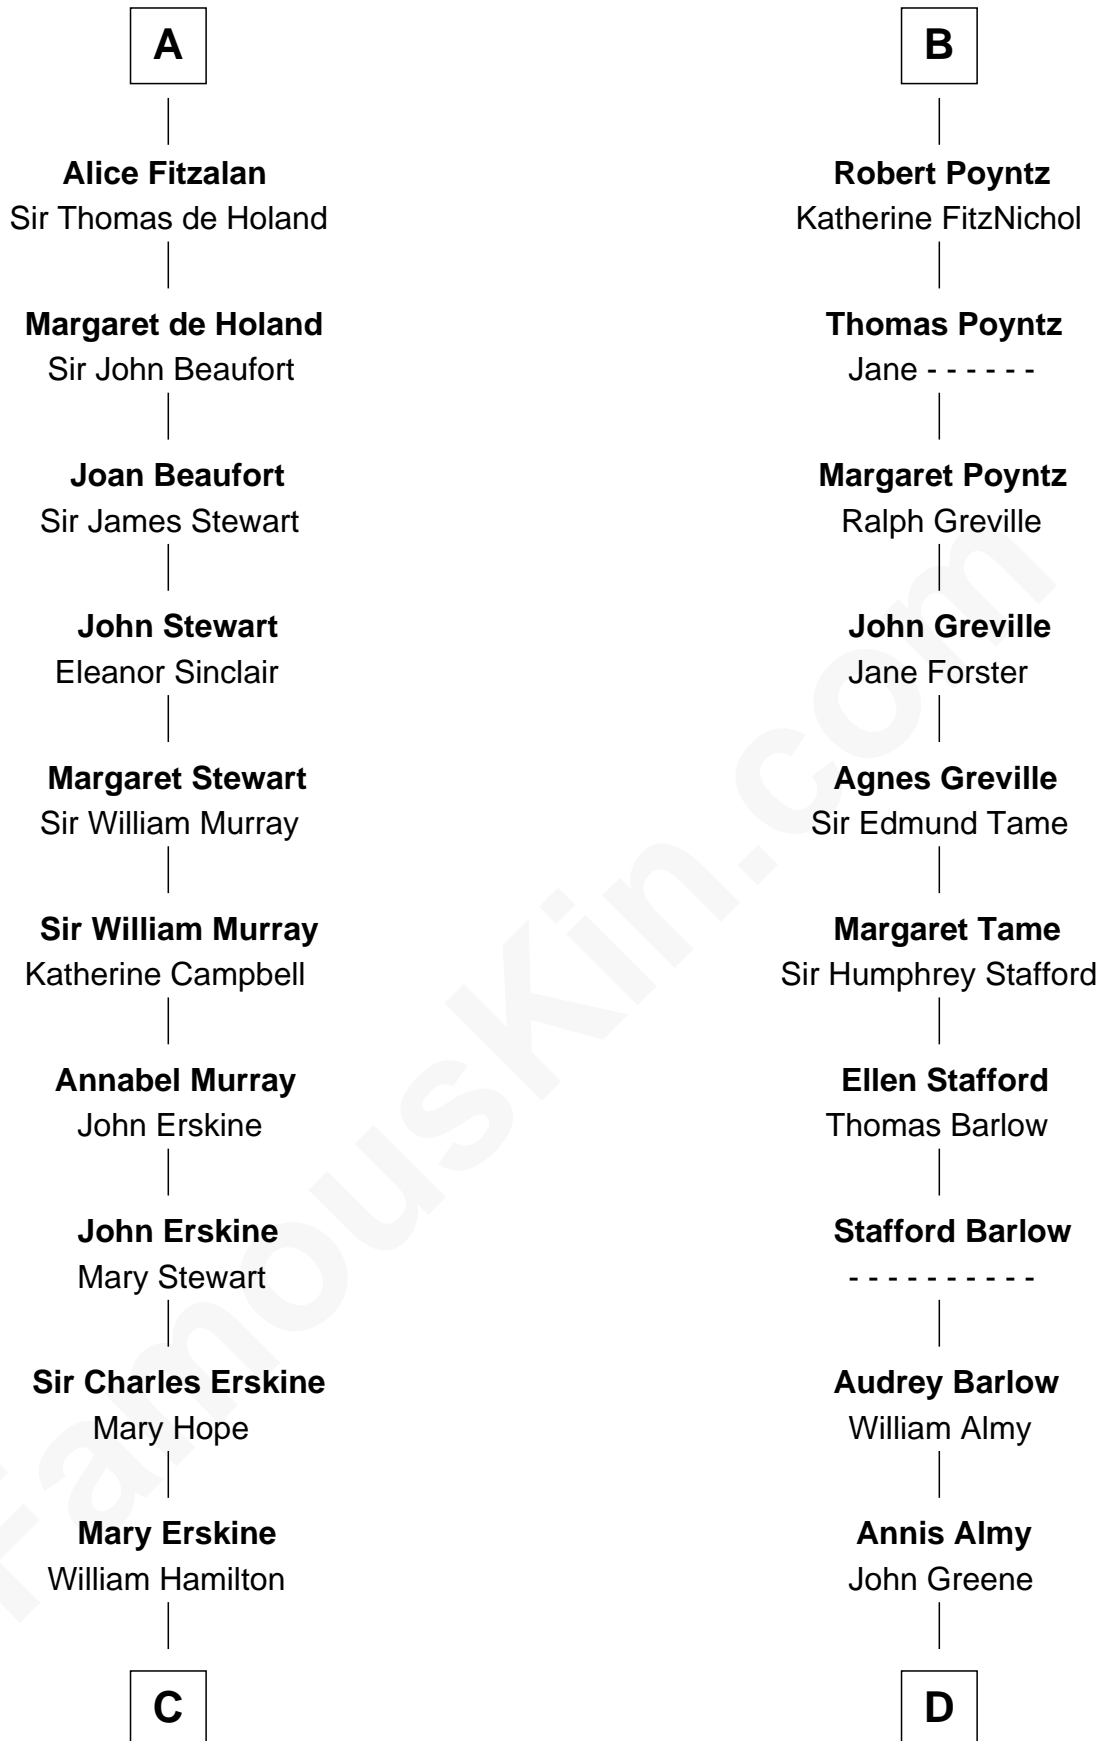

FamousKin.com

Relationship Chart of

Major John Pitcairn

British Commander at Battle of Lexington

18th cousin 1 time removed of

William Greene

2nd Governor of Rhode Island

C

Katherine Hamilton

Rev. David Pitcairn

Major John Pitcairn

British Commander at Lexington

D

Samuel Greene

Mary Gorton

William Greene