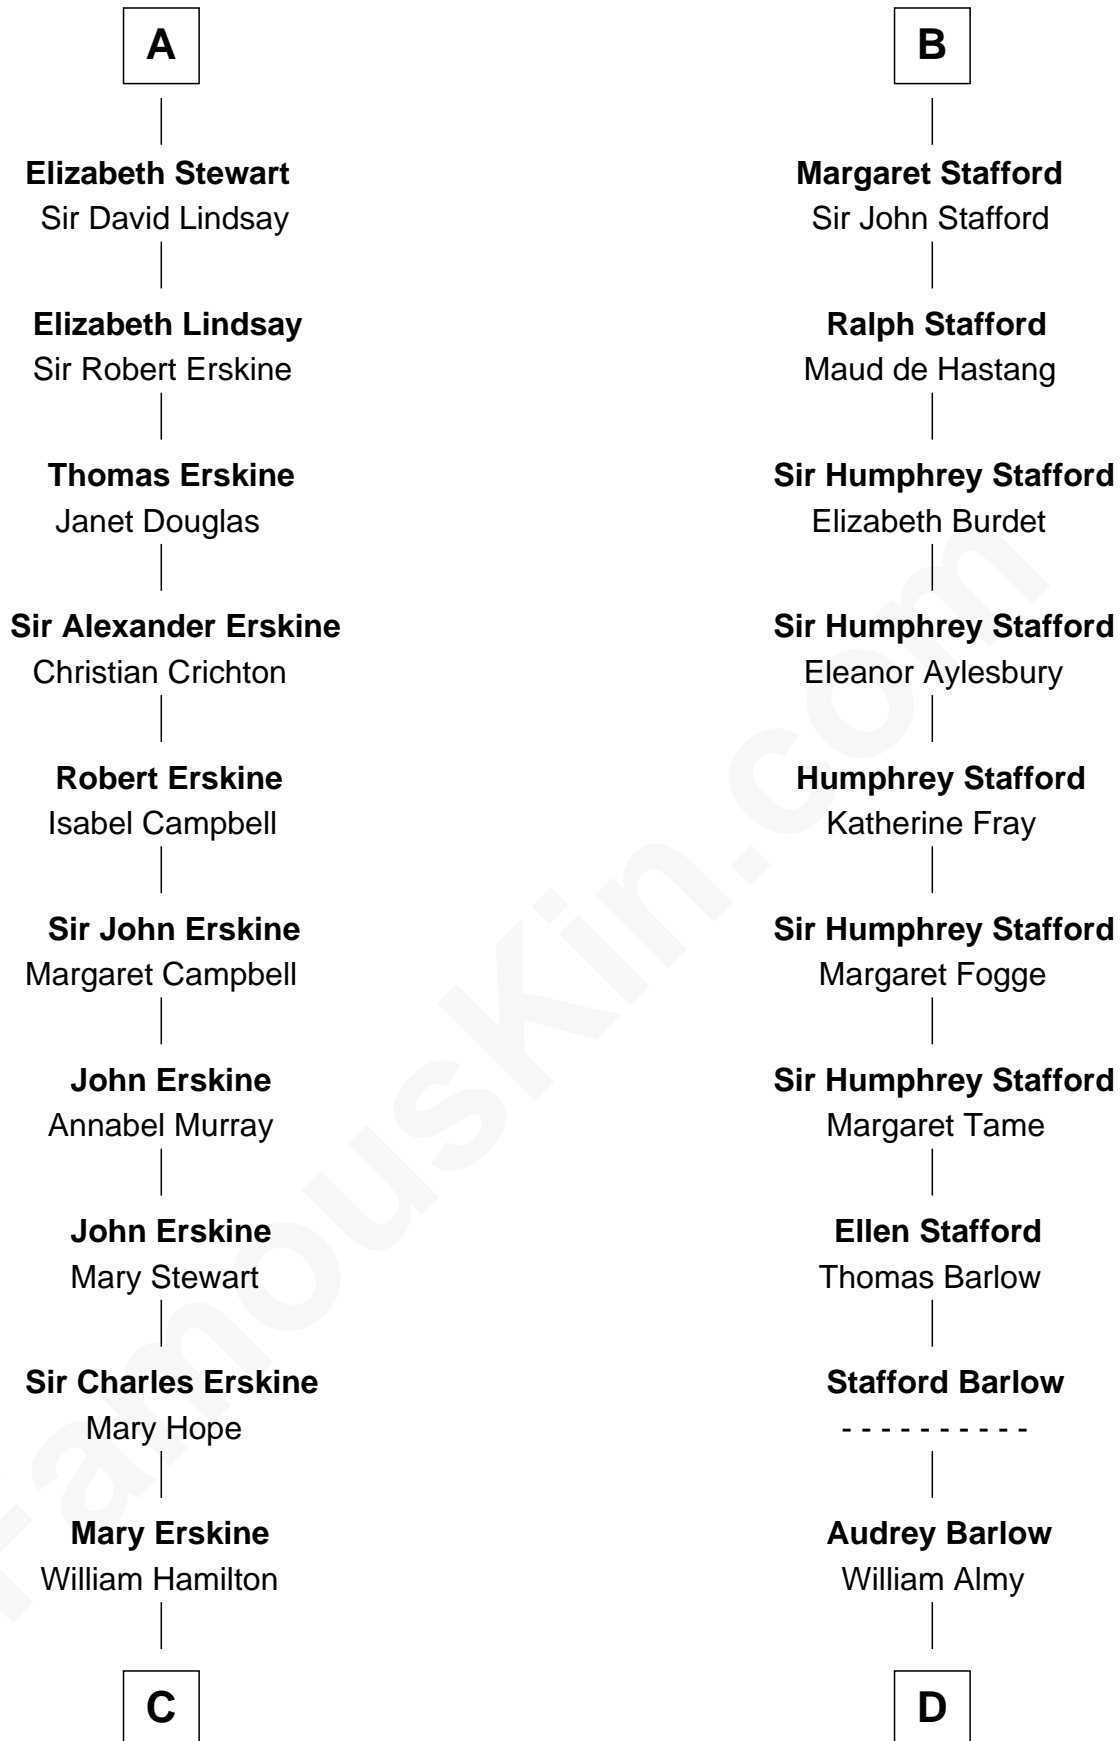

FamousKin.com

Relationship Chart of

Major John Pitcairn

British Commander at Battle of Lexington

18th cousin 2 times removed of

William Greene

2nd Governor of Rhode Island

C

Katherine Hamilton

Rev. David Pitcairn

Major John Pitcairn

British Commander at Lexington

D

Annis Almy

John Greene

Samuel Greene