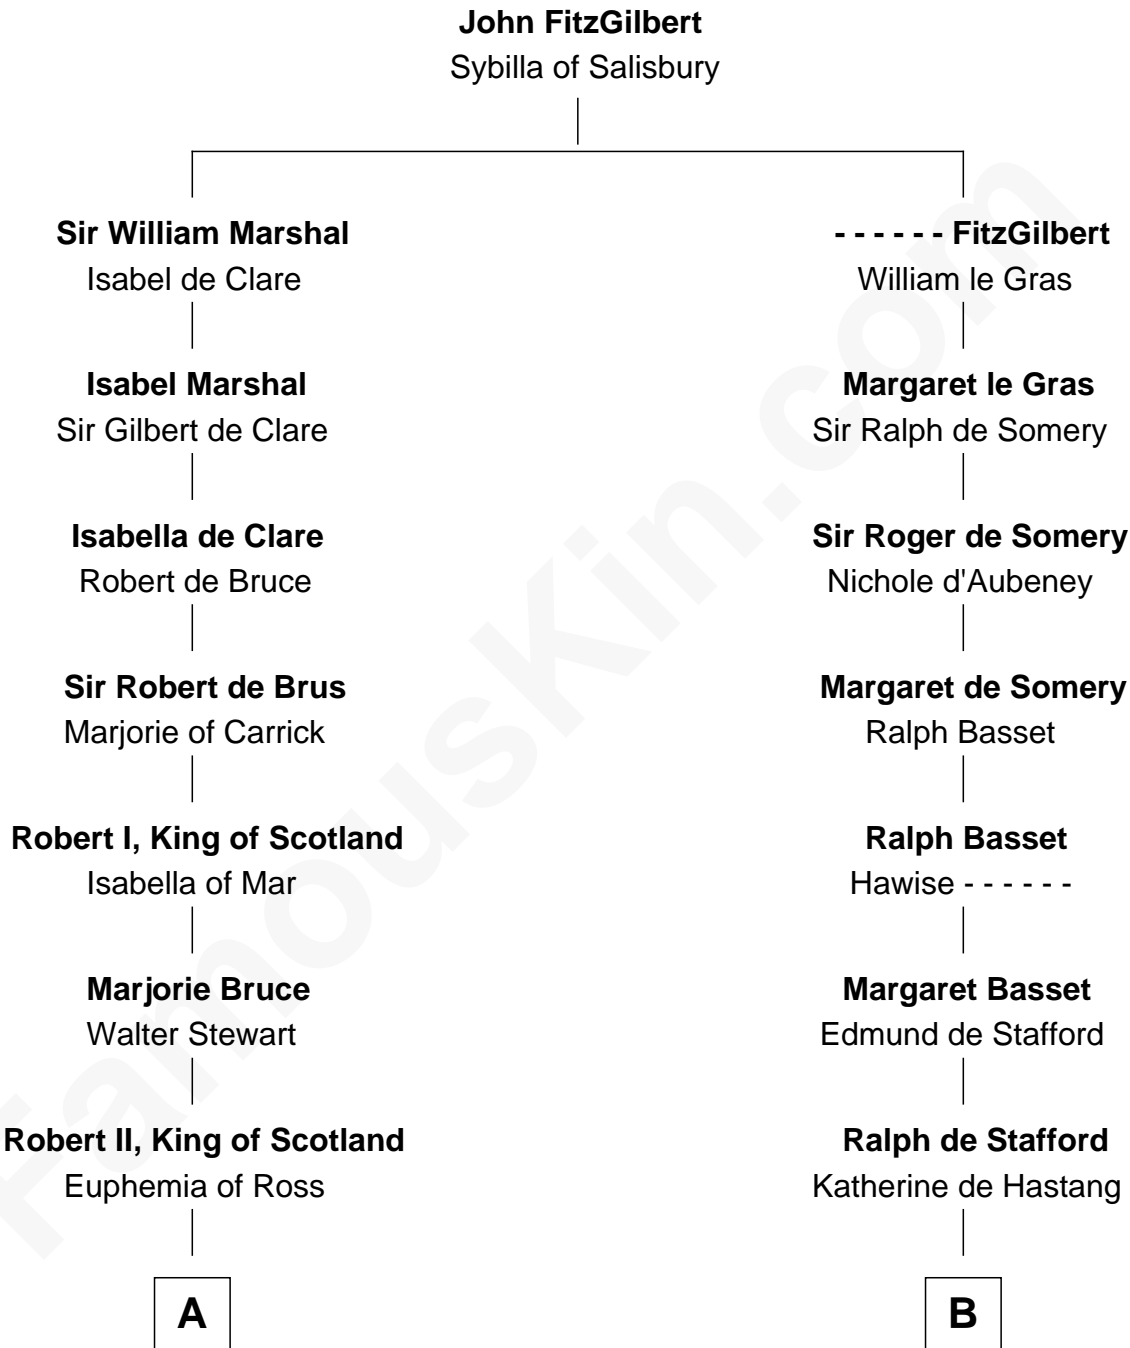

FamousKin.com

Relationship Chart of

Major John Pitcairn

British Commander at Battle of Lexington

18th cousin 2 times removed of

William Greene

2nd Governor of Rhode Island

C

Katherine Hamilton

Rev. David Pitcairn

Major John Pitcairn

British Commander at Lexington

D

Annis Almy

John Greene

Samuel Greene