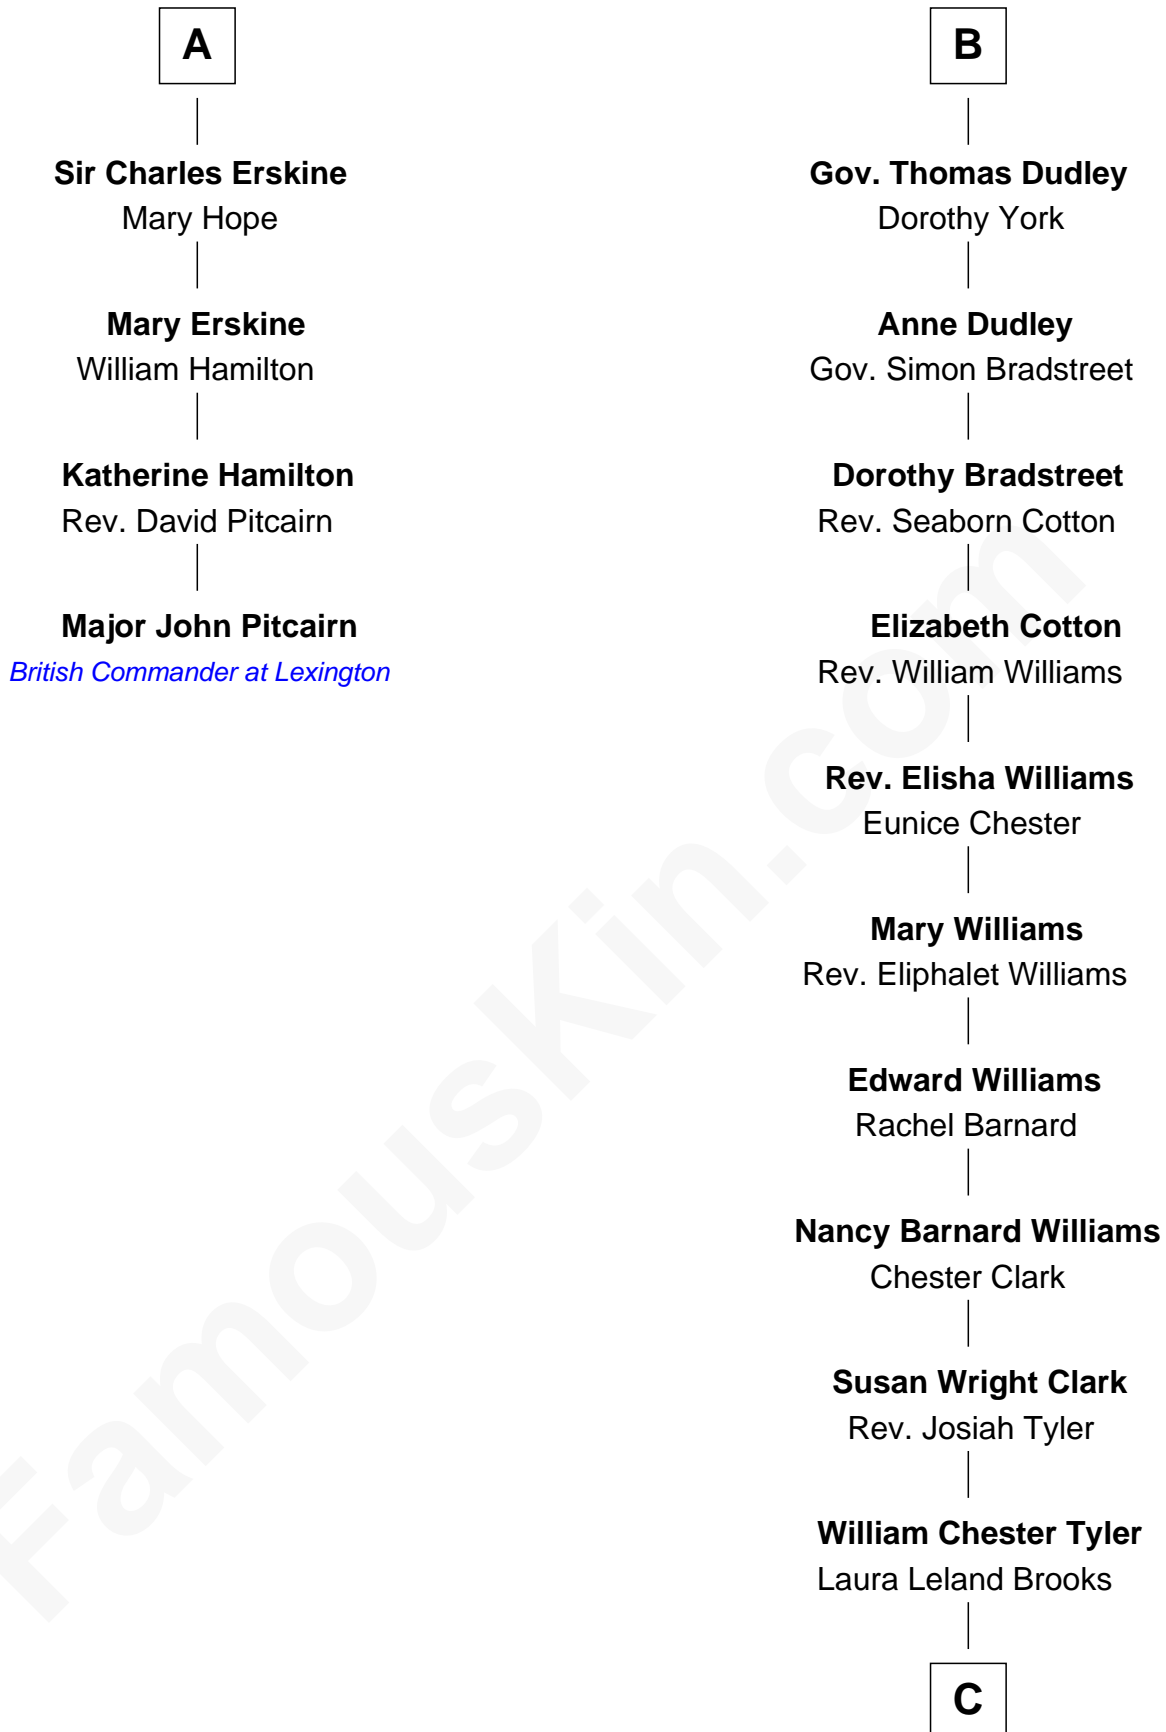

FamousKin.com

Relationship Chart of

Major John Pitcairn

British Commander at Battle of Lexington

10th cousin 10 times removed of

Kate Upton

Sports Illustrated Swimsuit Cover Model

C

—
Margaret Hastings Tyler

Charles Henry Vial

—
Elizabeth Brooks Vial

Stephen Edward Upton

—
Jefferson Matthew Upton

Shelley Fawn Davis

—
Kate Upton

Model and Actress