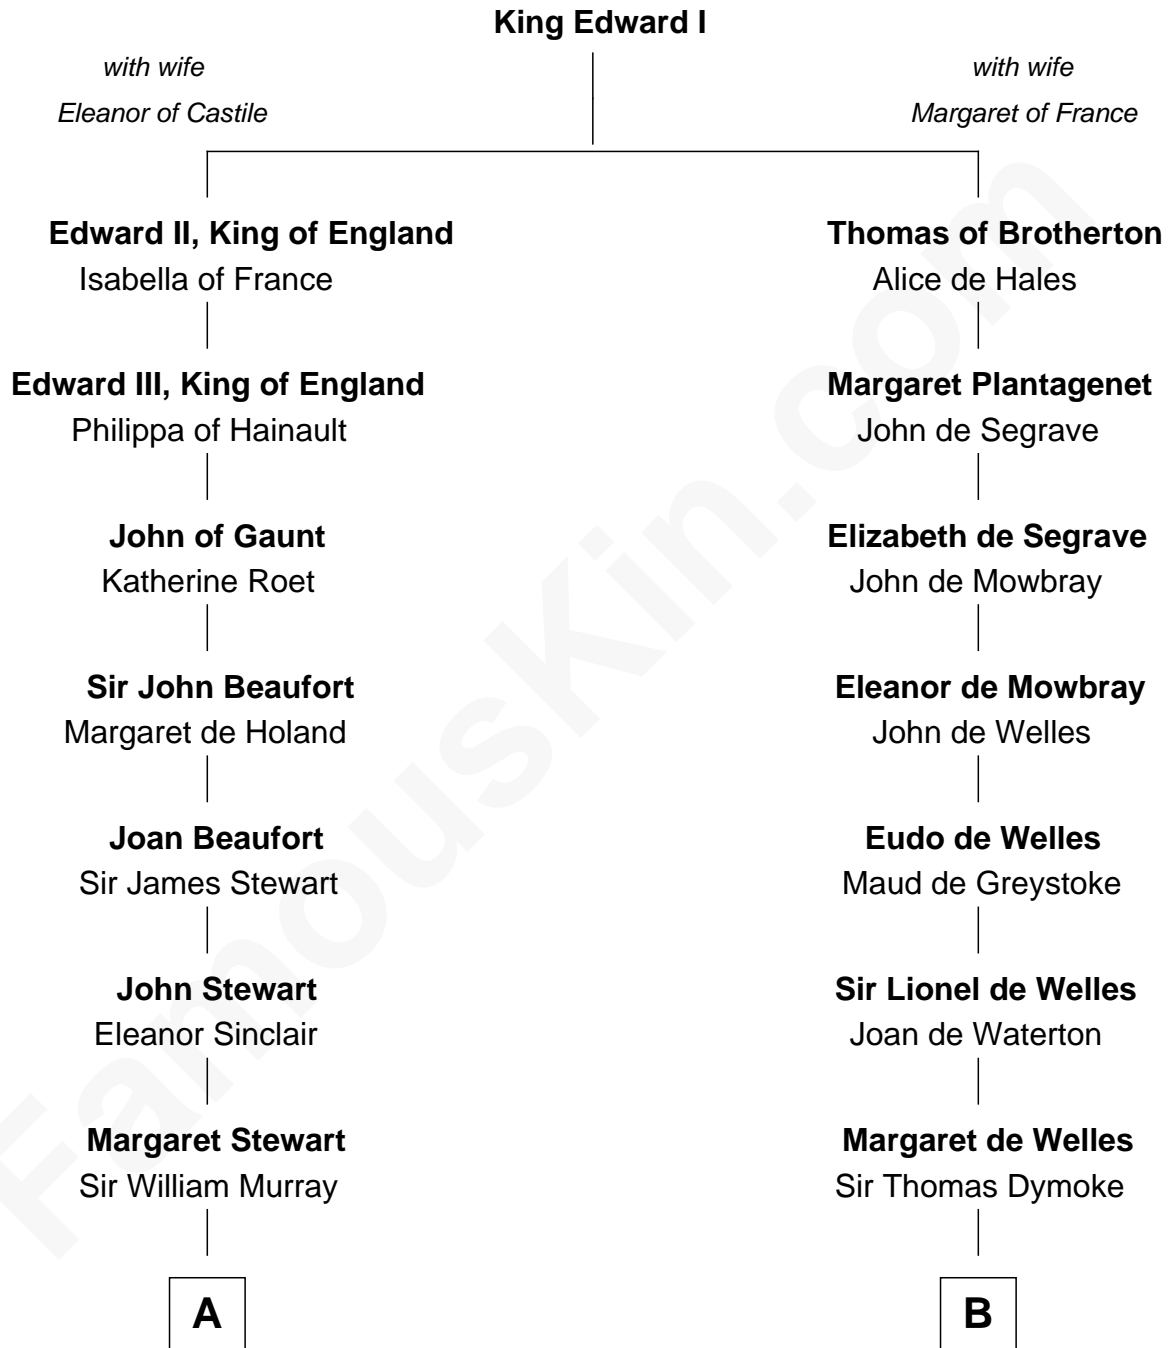

## Relationship Chart of

### Major John Pitcairn

*British Commander at Battle of Lexington*

13th cousin 8 times removed of

**Ray Bradbury**

*Author of The Martian Chronicles*

**C**

—  
**Samuel Bradbury**

Frances Mary Rohead