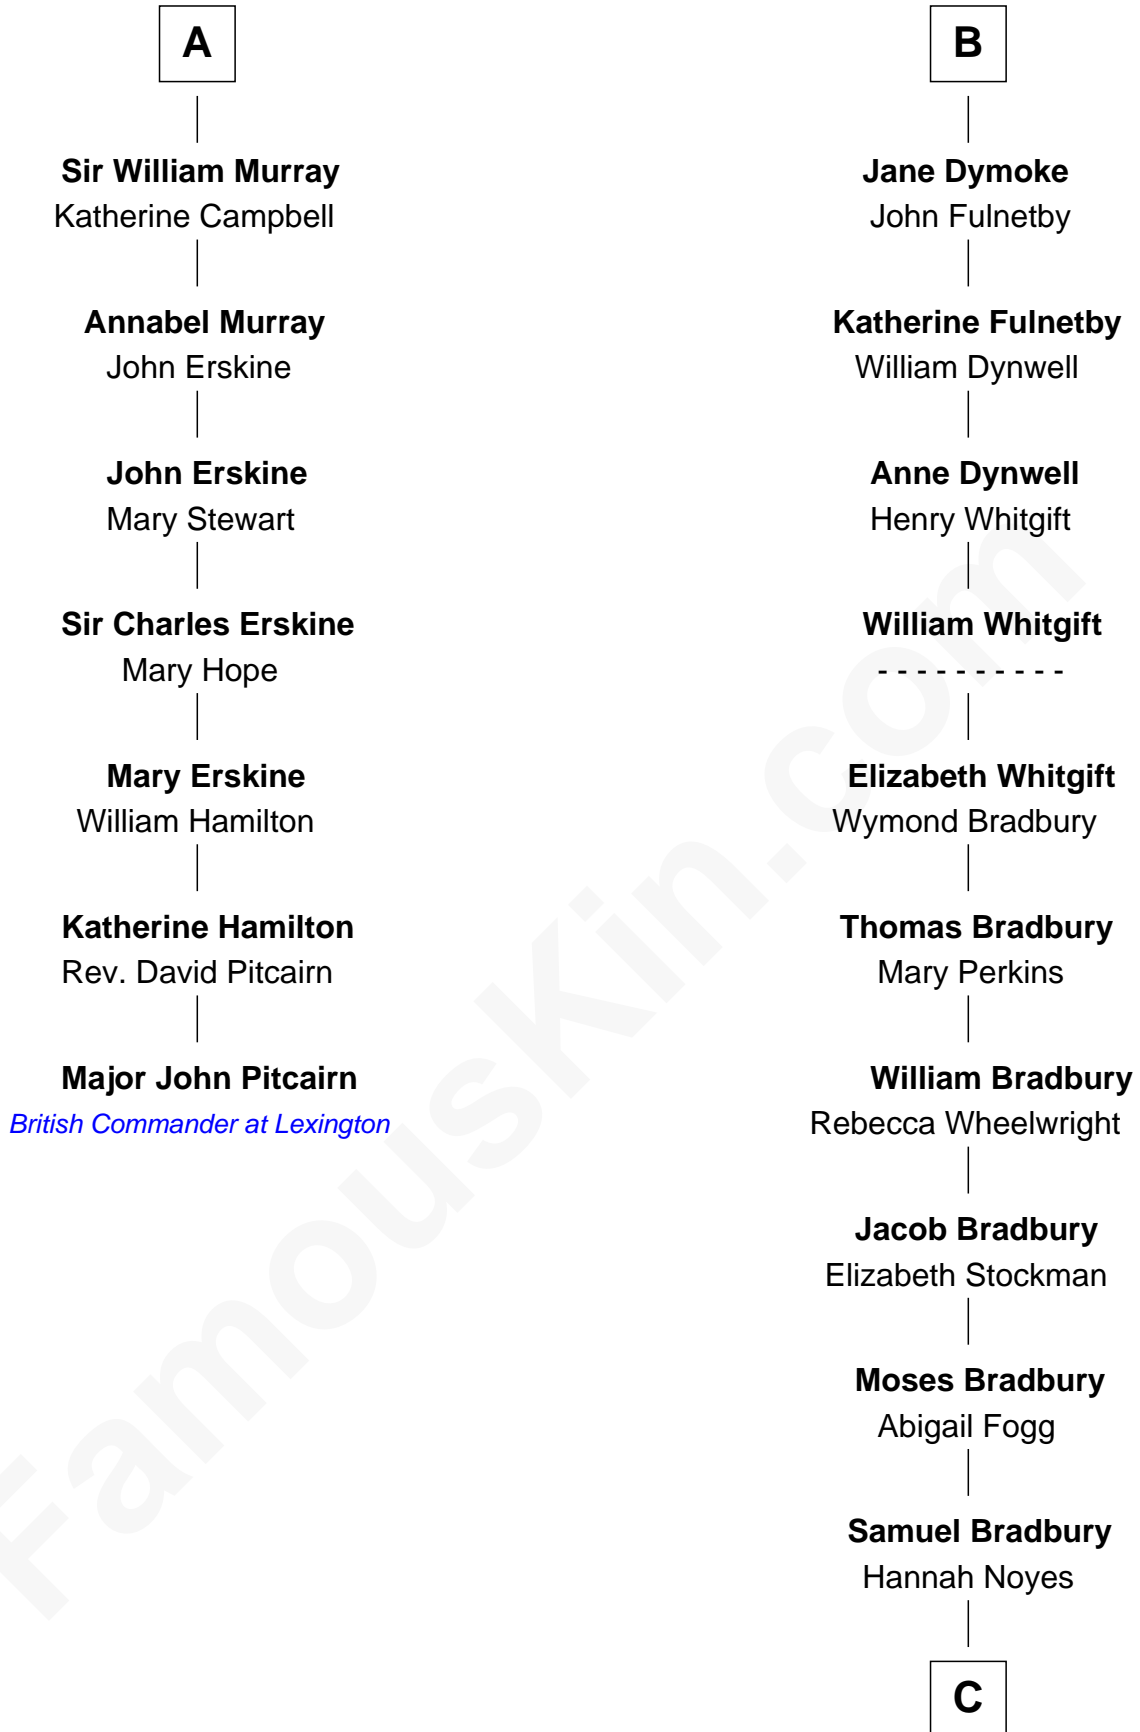

## Relationship Chart of

### Major John Pitcairn

*British Commander at Battle of Lexington*

13th cousin 8 times removed of

**Ray Bradbury**

*Author of The Martian Chronicles*

**C**

—  
**Samuel Bradbury**

Frances Mary Rohead

—  
**Samuel Irving Bradbury**

Mary Adell Spaulding

—  
**Samuel Hinkston Bradbury**

Minnie Alice Davis

—  
**Leonard Spaulding Bradbury**

Esther Marie Moberg

—  
**Ray Bradbury**

*Author of [The Martian Chronicles](#)*