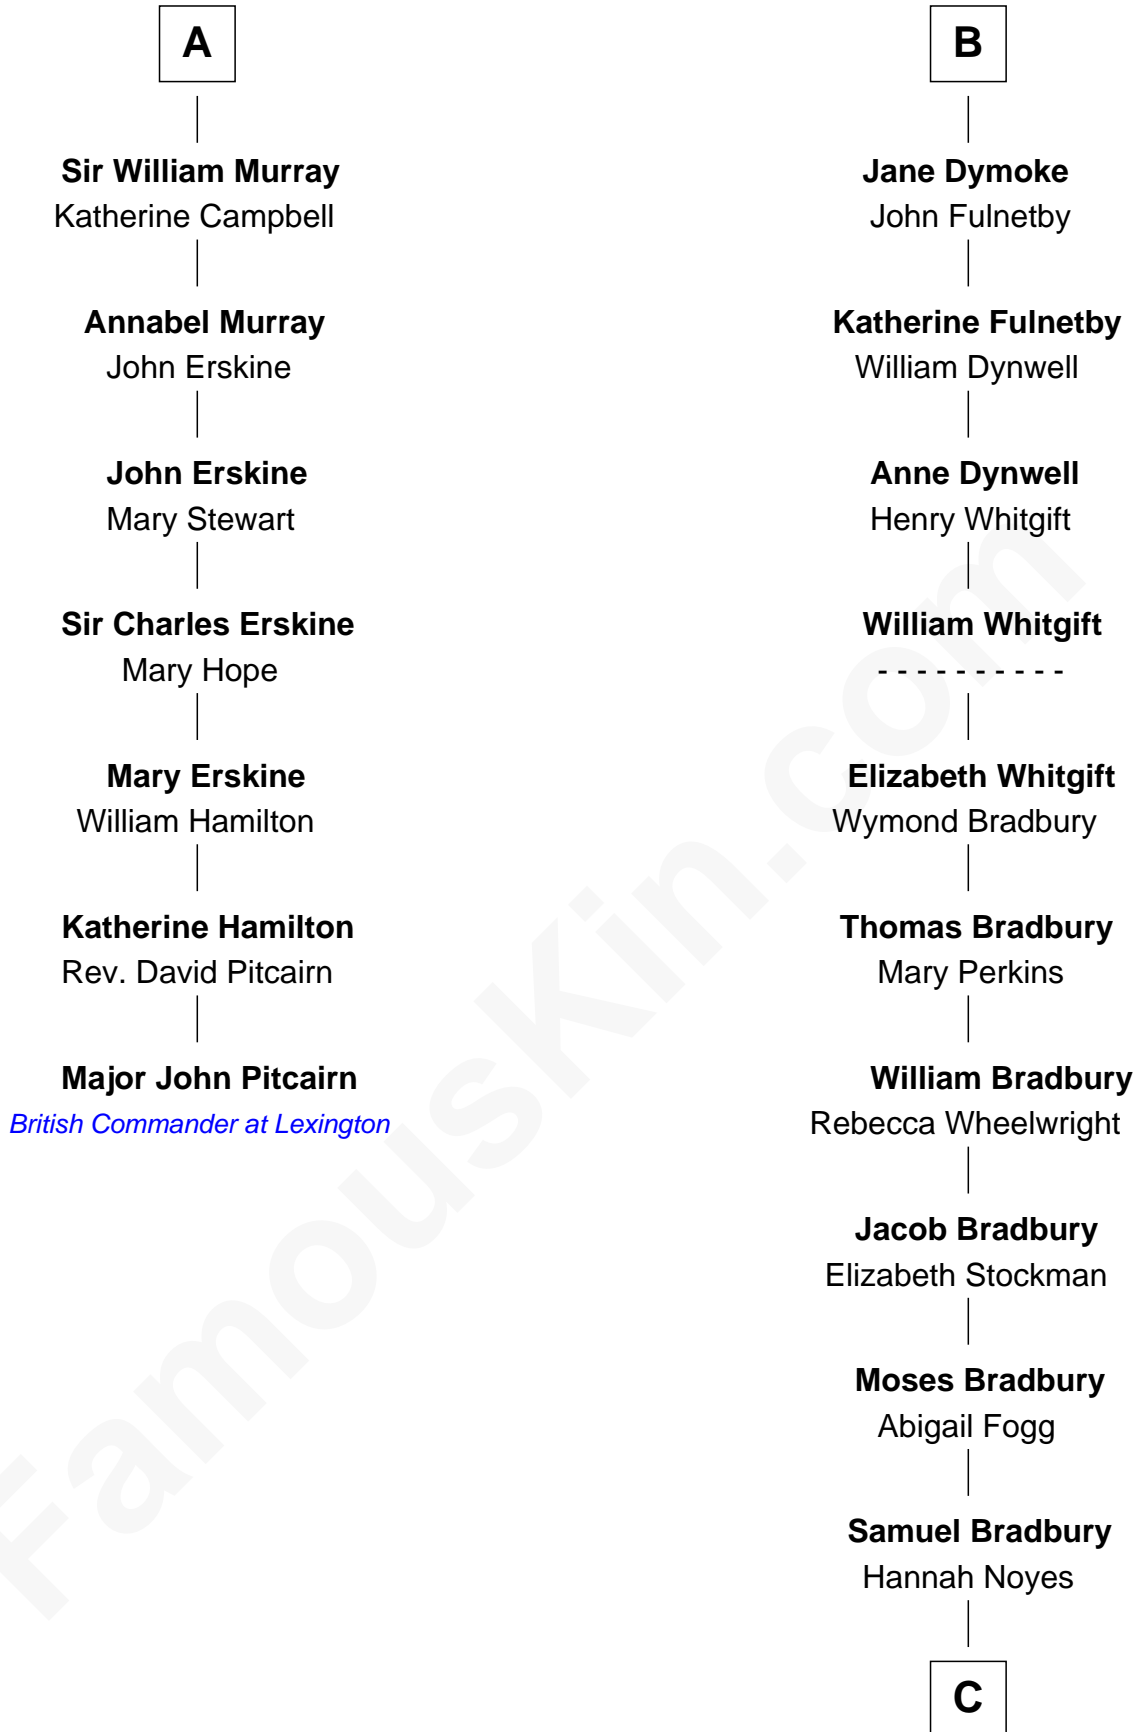

FamousKin.com

Relationship Chart of

Major John Pitcairn

British Commander at Battle of Lexington

13th cousin 8 times removed of

Ray Bradbury

Author of The Martian Chronicles

C

Samuel Bradbury

Frances Mary Rohead

Samuel Irving Bradbury

Mary Adell Spaulding

Samuel Hinkston Bradbury

Minnie Alice Davis

Leonard Spaulding Bradbury

Esther Marie Moberg