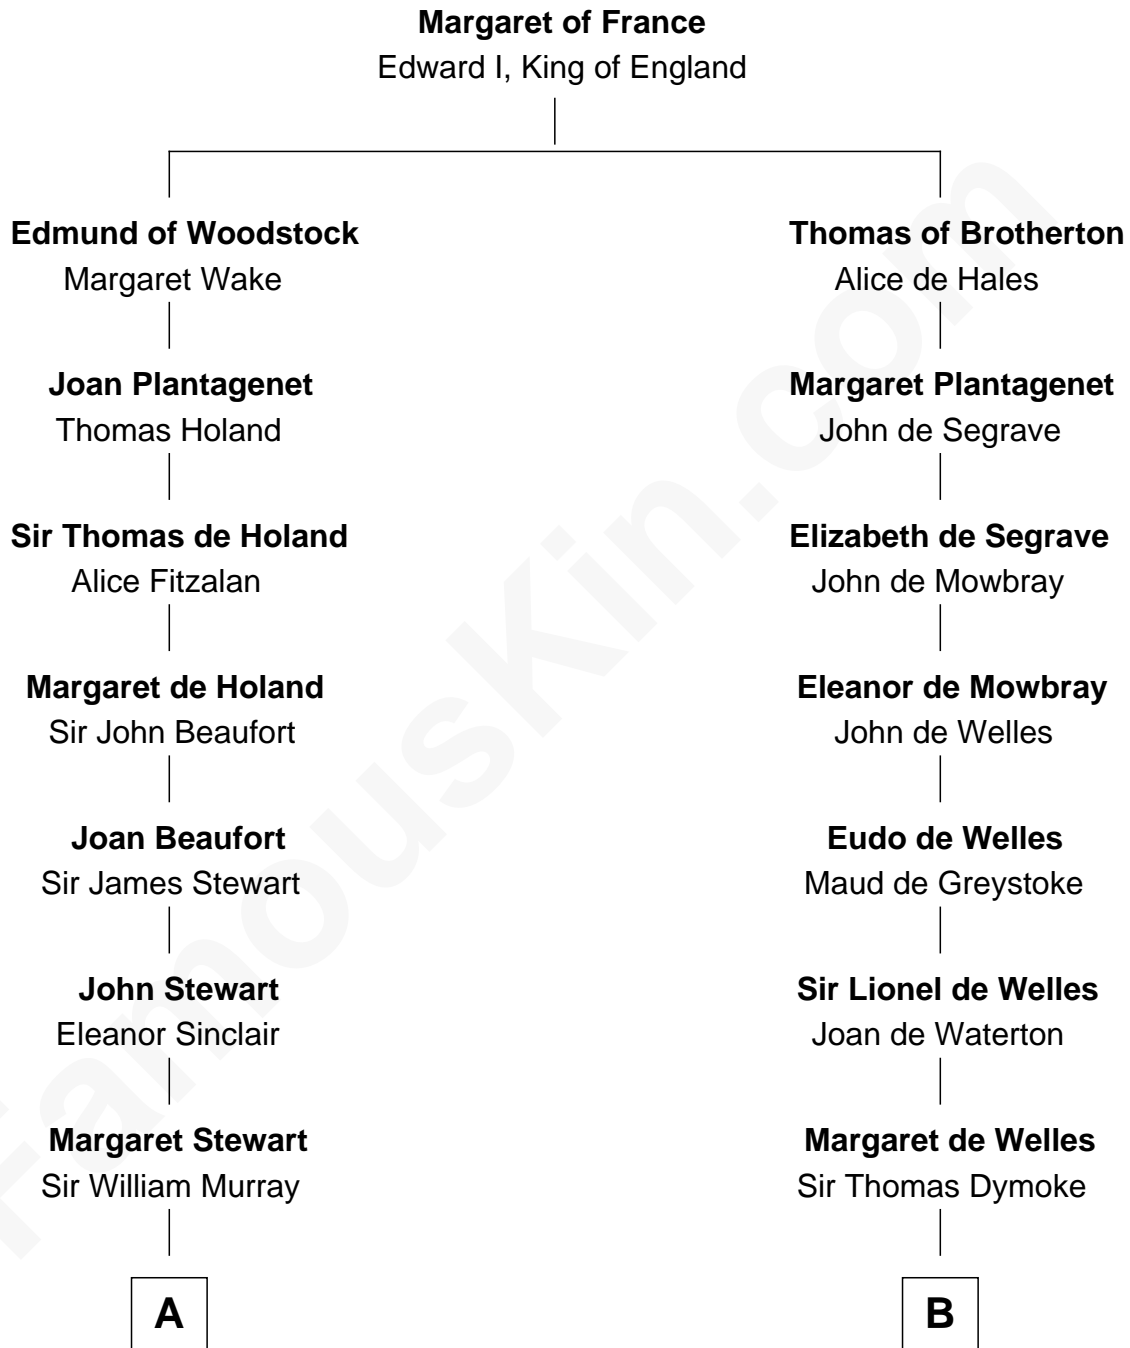

FamousKin.com

Relationship Chart of

Major John Pitcairn

British Commander at Battle of Lexington

13th cousin 8 times removed of

Ray Bradbury

Author of The Martian Chronicles

C

Samuel Bradbury

Frances Mary Rohead

Samuel Irving Bradbury

Mary Adell Spaulding

Samuel Hinkston Bradbury

Minnie Alice Davis

Leonard Spaulding Bradbury

Esther Marie Moberg