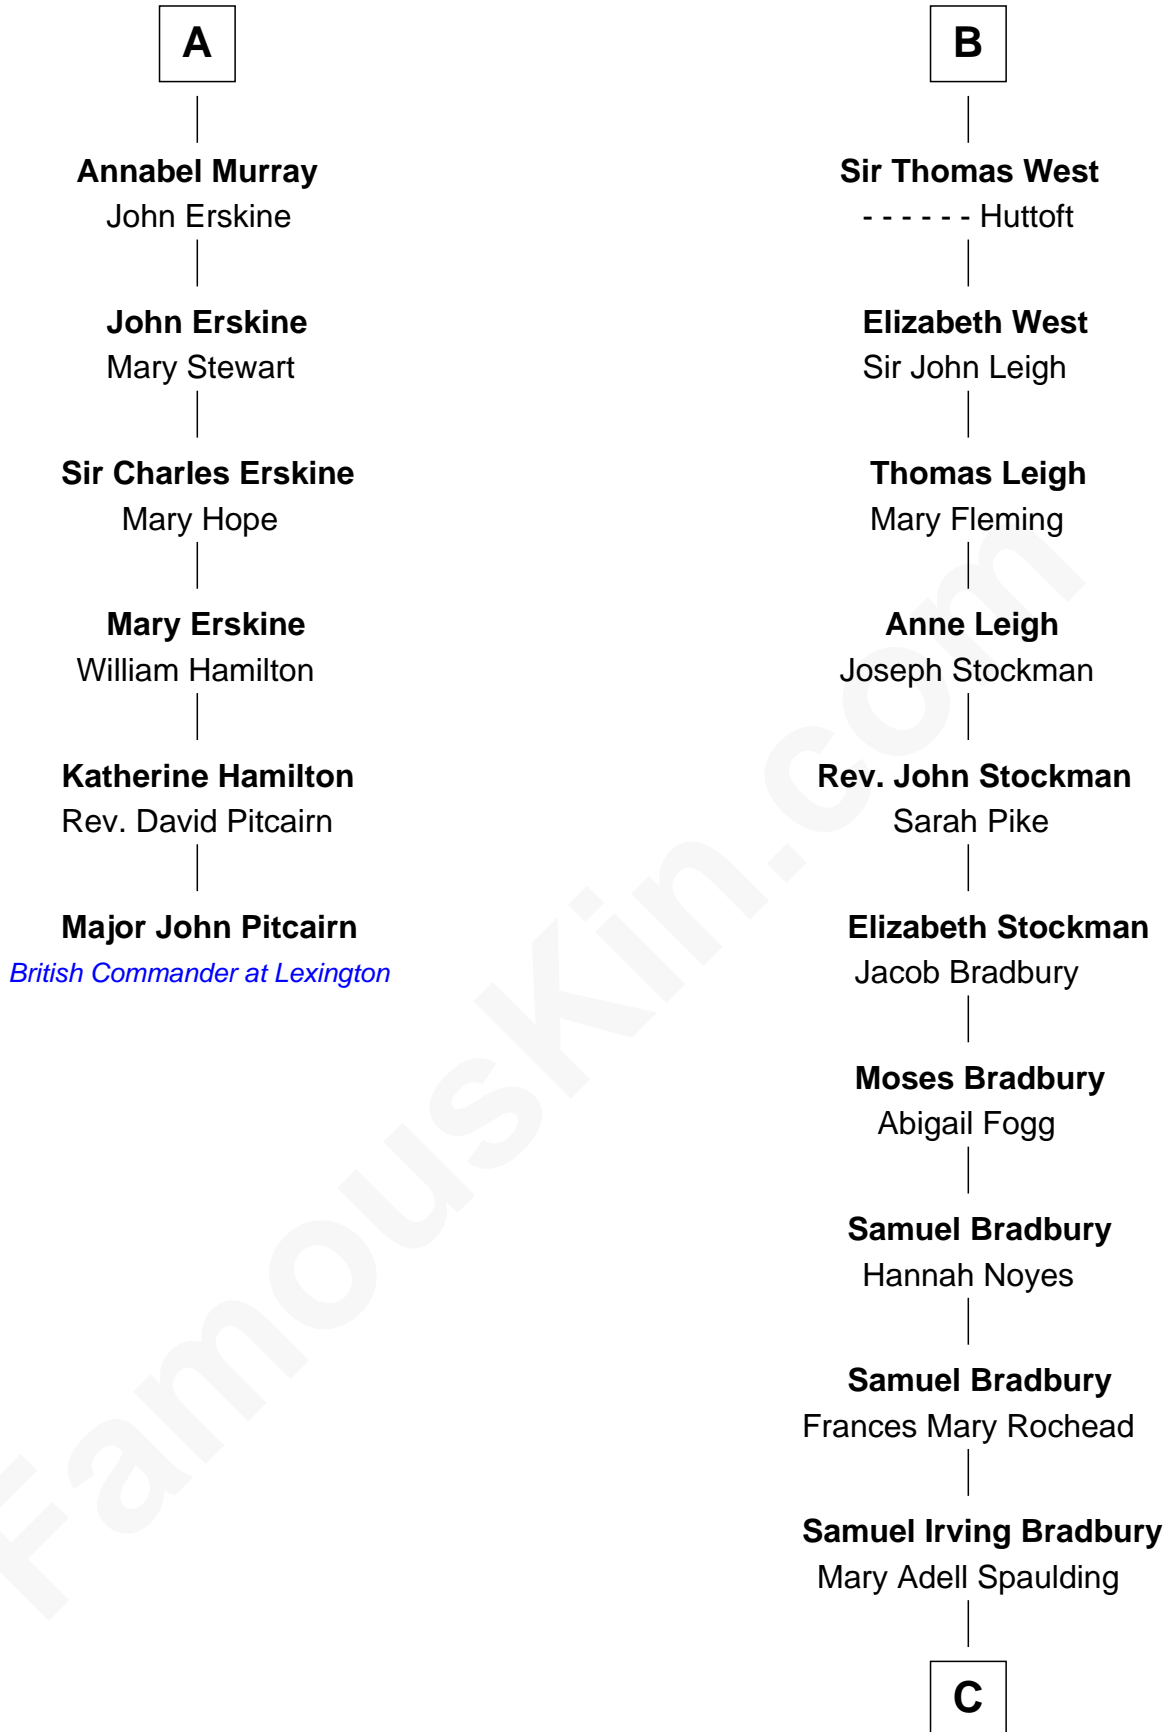

## Relationship Chart of

### Major John Pitcairn

*British Commander at Battle of Lexington*

12th cousin 7 times removed of

**Ray Bradbury**

*Author of The Martian Chronicles*

**Sir Robert de Holland**

Maude la Zouche

**C**

—  
**Samuel Hinkston Bradbury**

Minnie Alice Davis

—  
**Leonard Spaulding Bradbury**

Esther Marie Moberg

—  
**Ray Bradbury**

*Author of [The Martian Chronicles](#)*

FamousKin.com