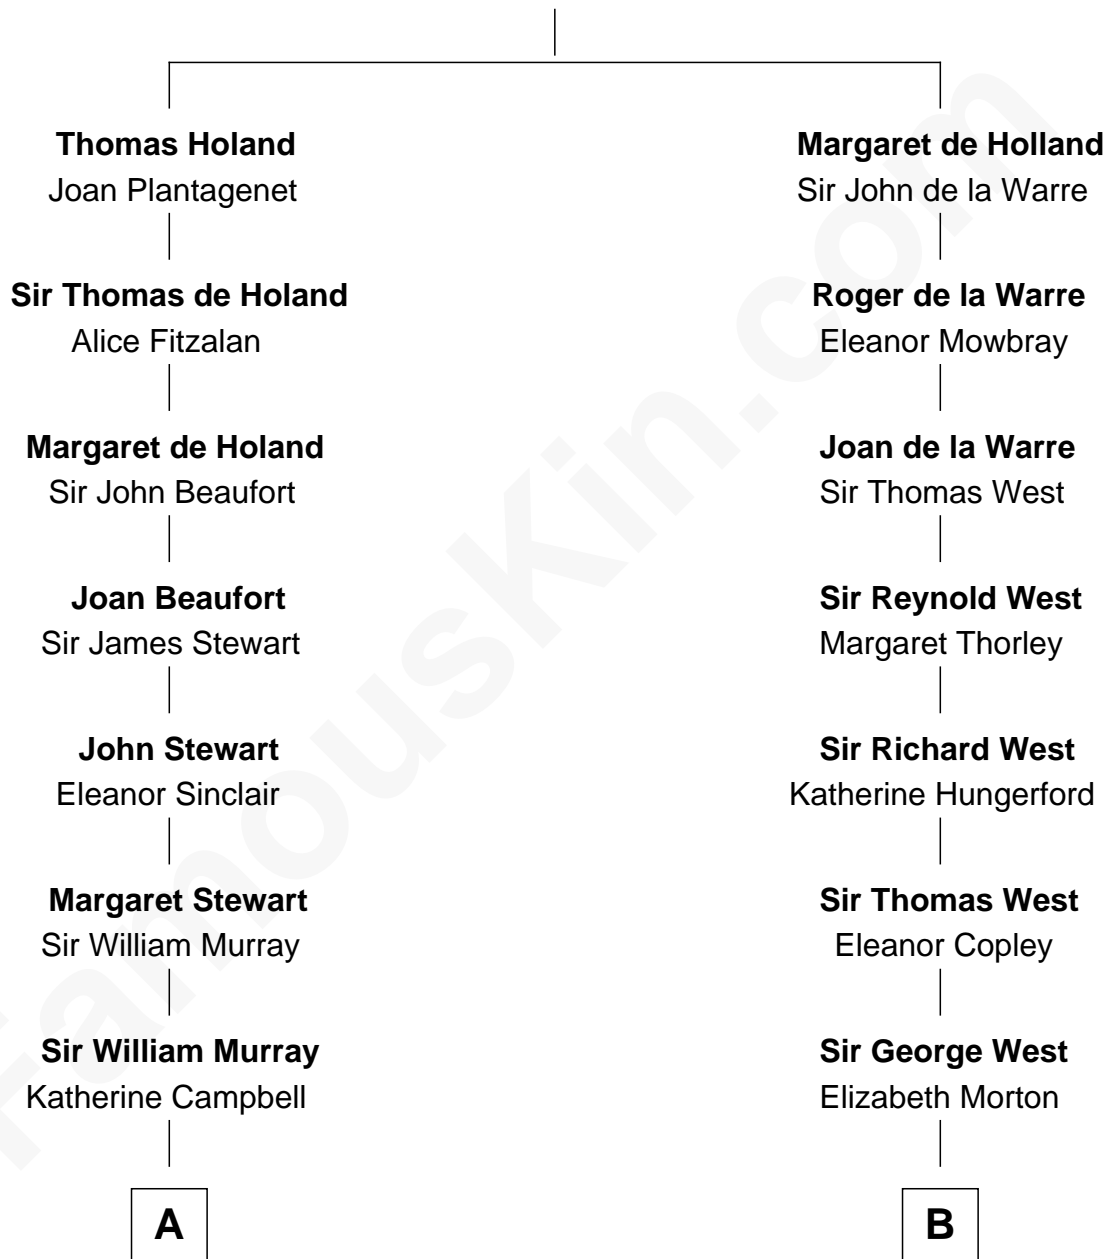

## Relationship Chart of

### Major John Pitcairn

*British Commander at Battle of Lexington*

12th cousin 7 times removed of

**Ray Bradbury**

*Author of The Martian Chronicles*

**Sir Robert de Holland**

Maude la Zouche

**C**

—  
**Samuel Hinkston Bradbury**

Minnie Alice Davis

—  
**Leonard Spaulding Bradbury**

Esther Marie Moberg

—  
**Ray Bradbury**

*Author of [The Martian Chronicles](#)*

FamousKin.com