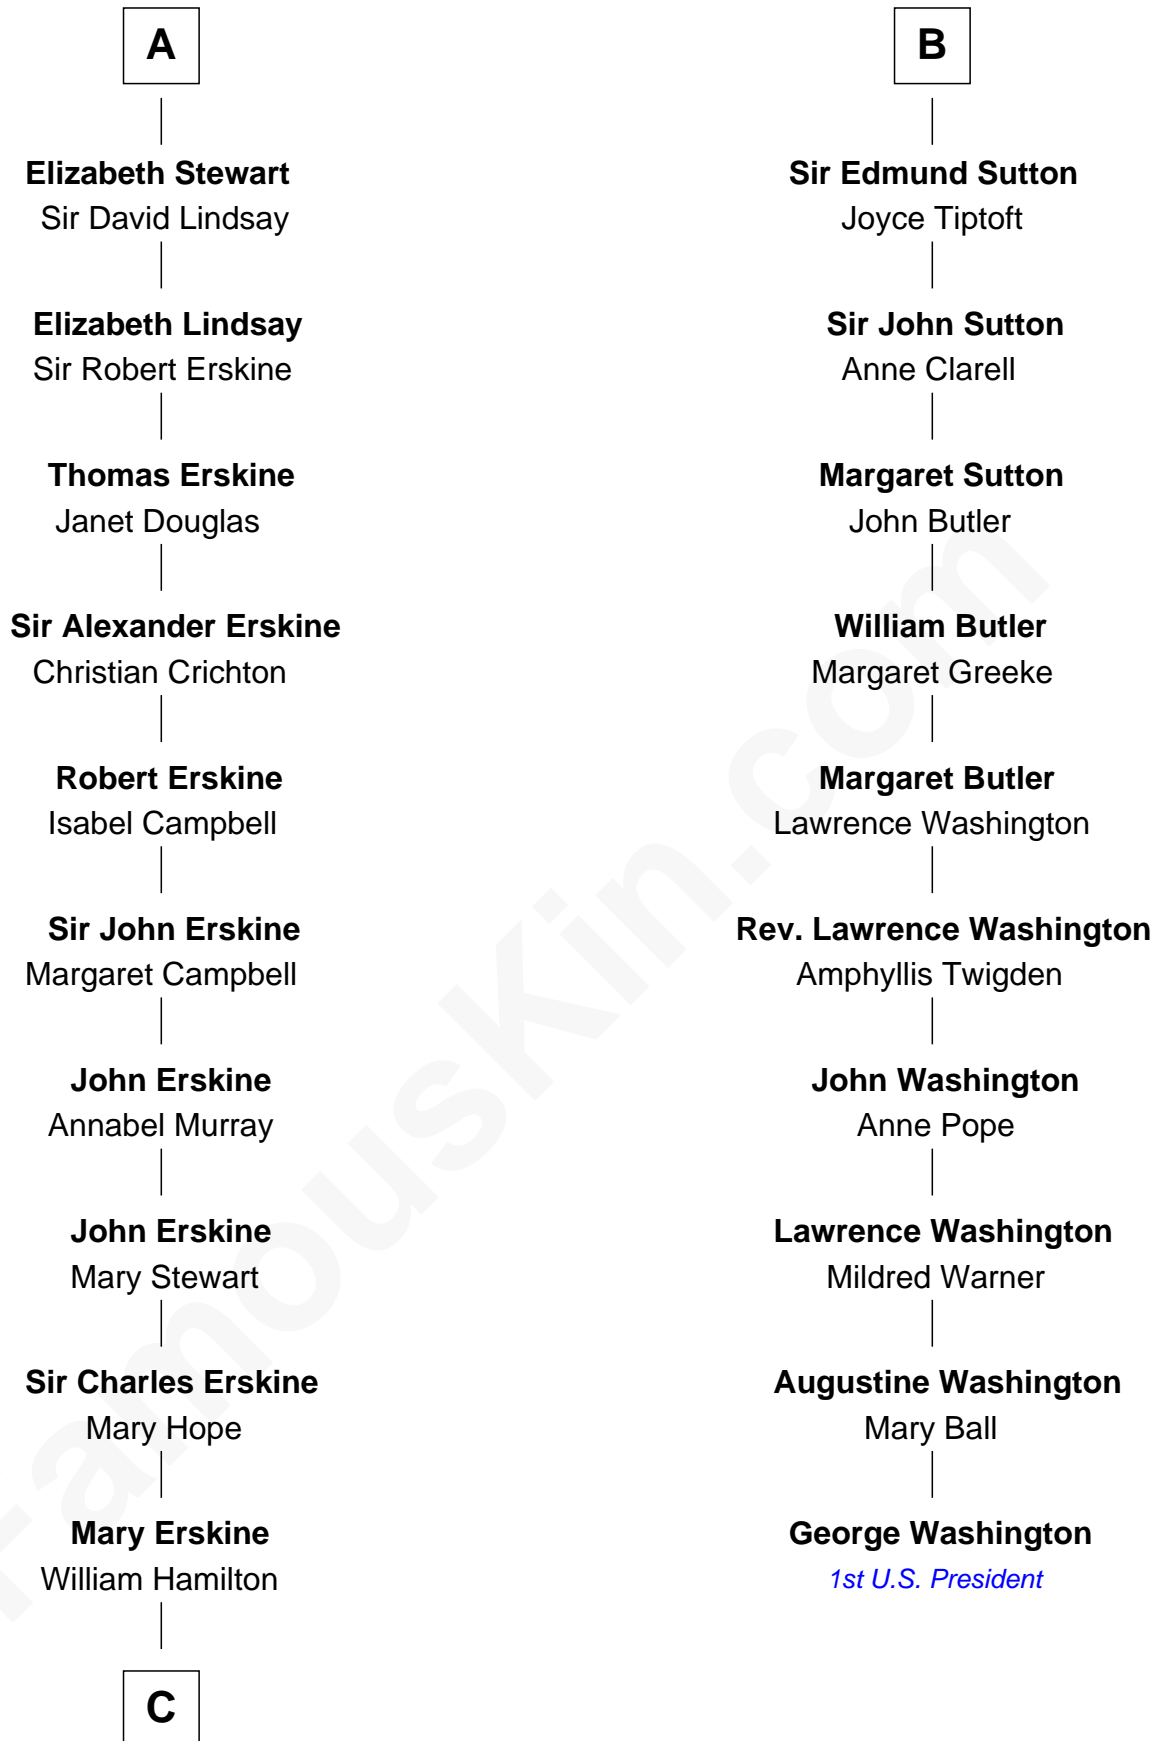

## Relationship Chart of

### Major John Pitcairn

*British Commander at Battle of Lexington*

16th cousin 2 times removed of

**George Washington**  
*1st U.S. President*

**C**

—  
**Katherine Hamilton**

Rev. David Pitcairn

—  
**Major John Pitcairn**