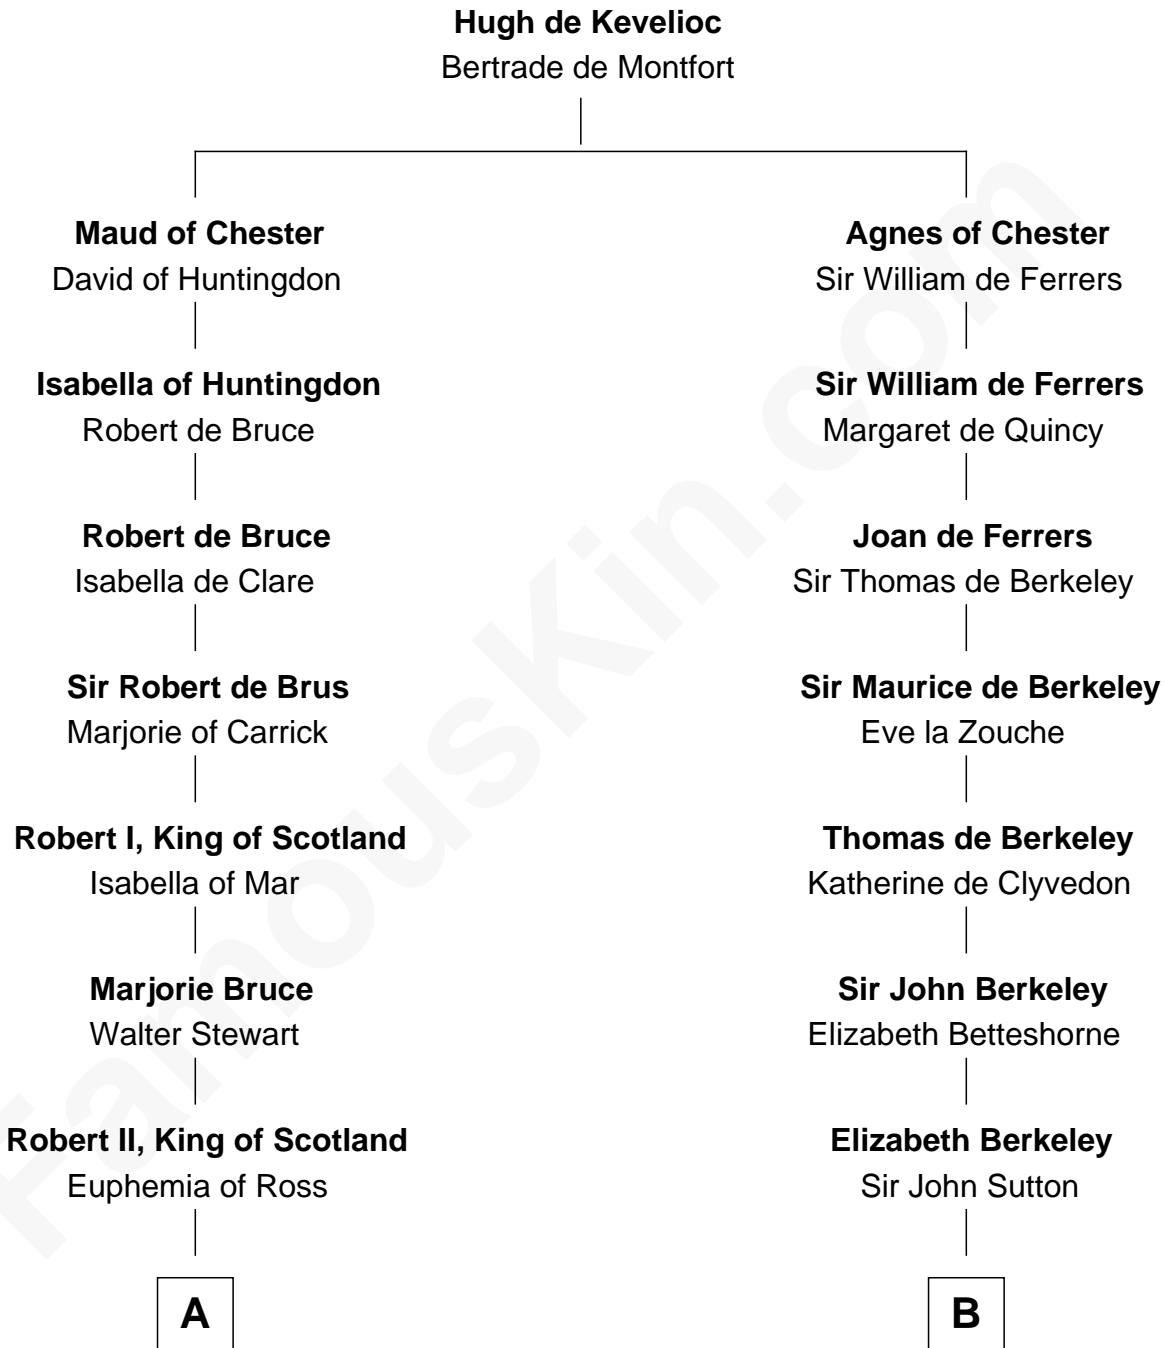

# FamousKin.com

## Relationship Chart of

### Major John Pitcairn

*British Commander at Battle of Lexington*

16th cousin 2 times removed of

**George Washington**  
*1st U.S. President*

**C**

—  
**Katherine Hamilton**

Rev. David Pitcairn

—  
**Major John Pitcairn**

*British Commander at Lexington*

FamousKin.com