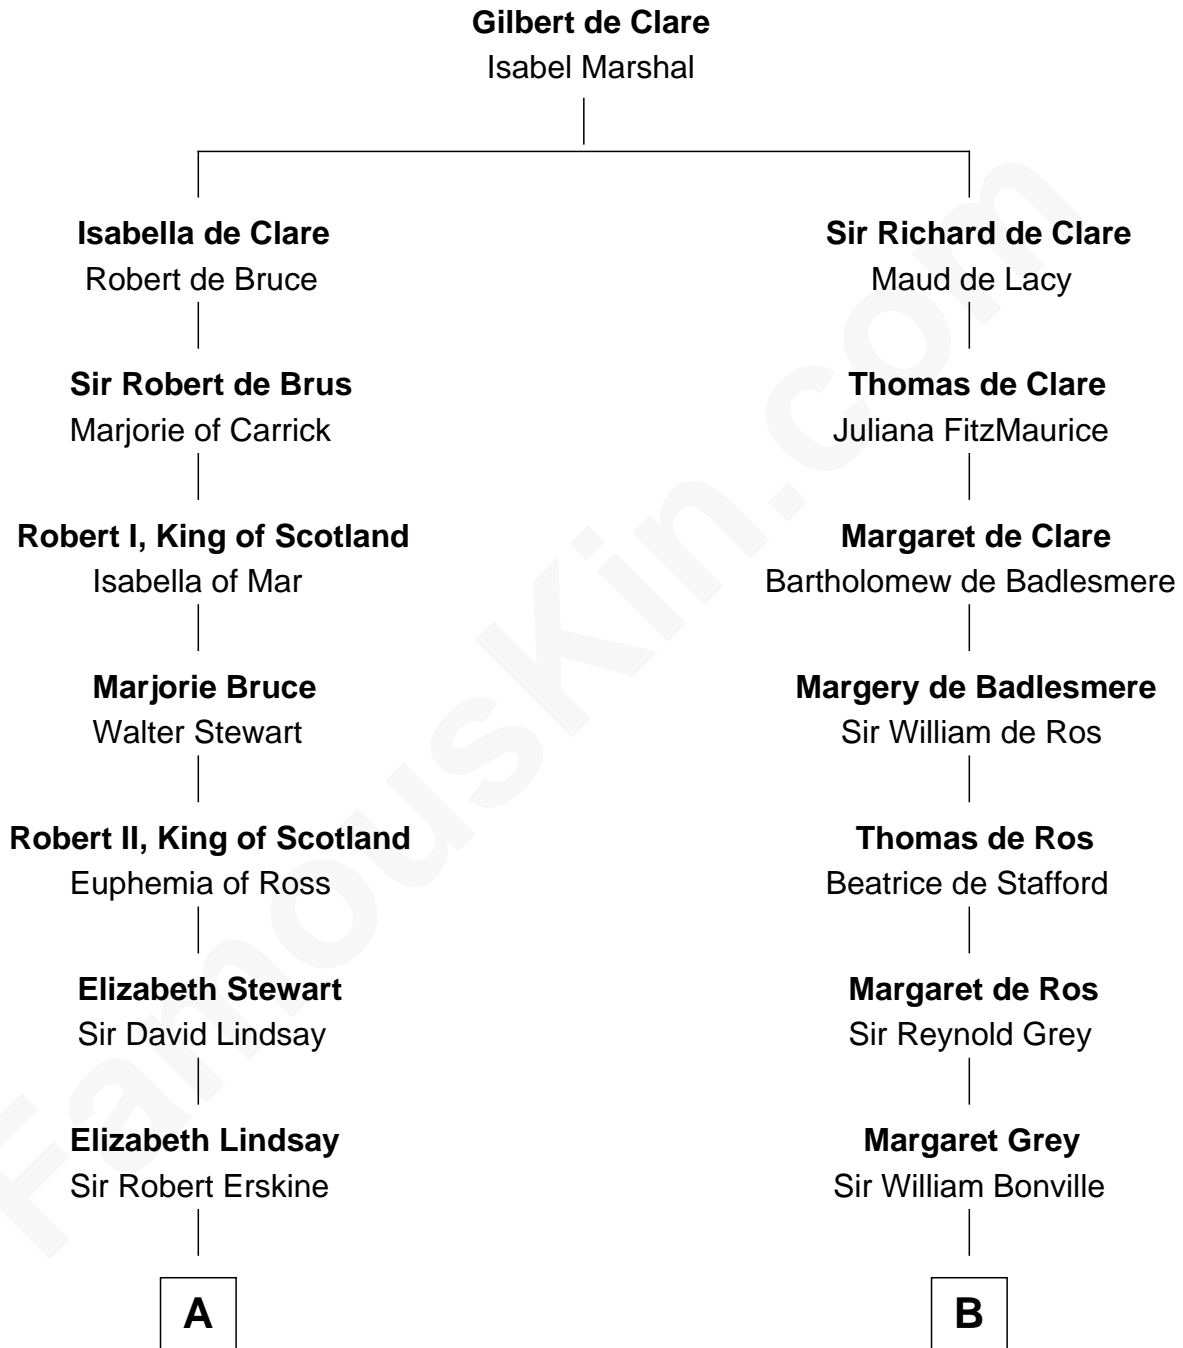

## Relationship Chart of

### Major John Pitcairn

*British Commander at Battle of Lexington*

16th cousin 2 times removed of

**John Langdon**

*Signer of the U.S. Constitution*

**C**

|  
**Mary Hall**  
John Langdon

|  
**John Langdon**  
*Signer of the U.S. Constitution*