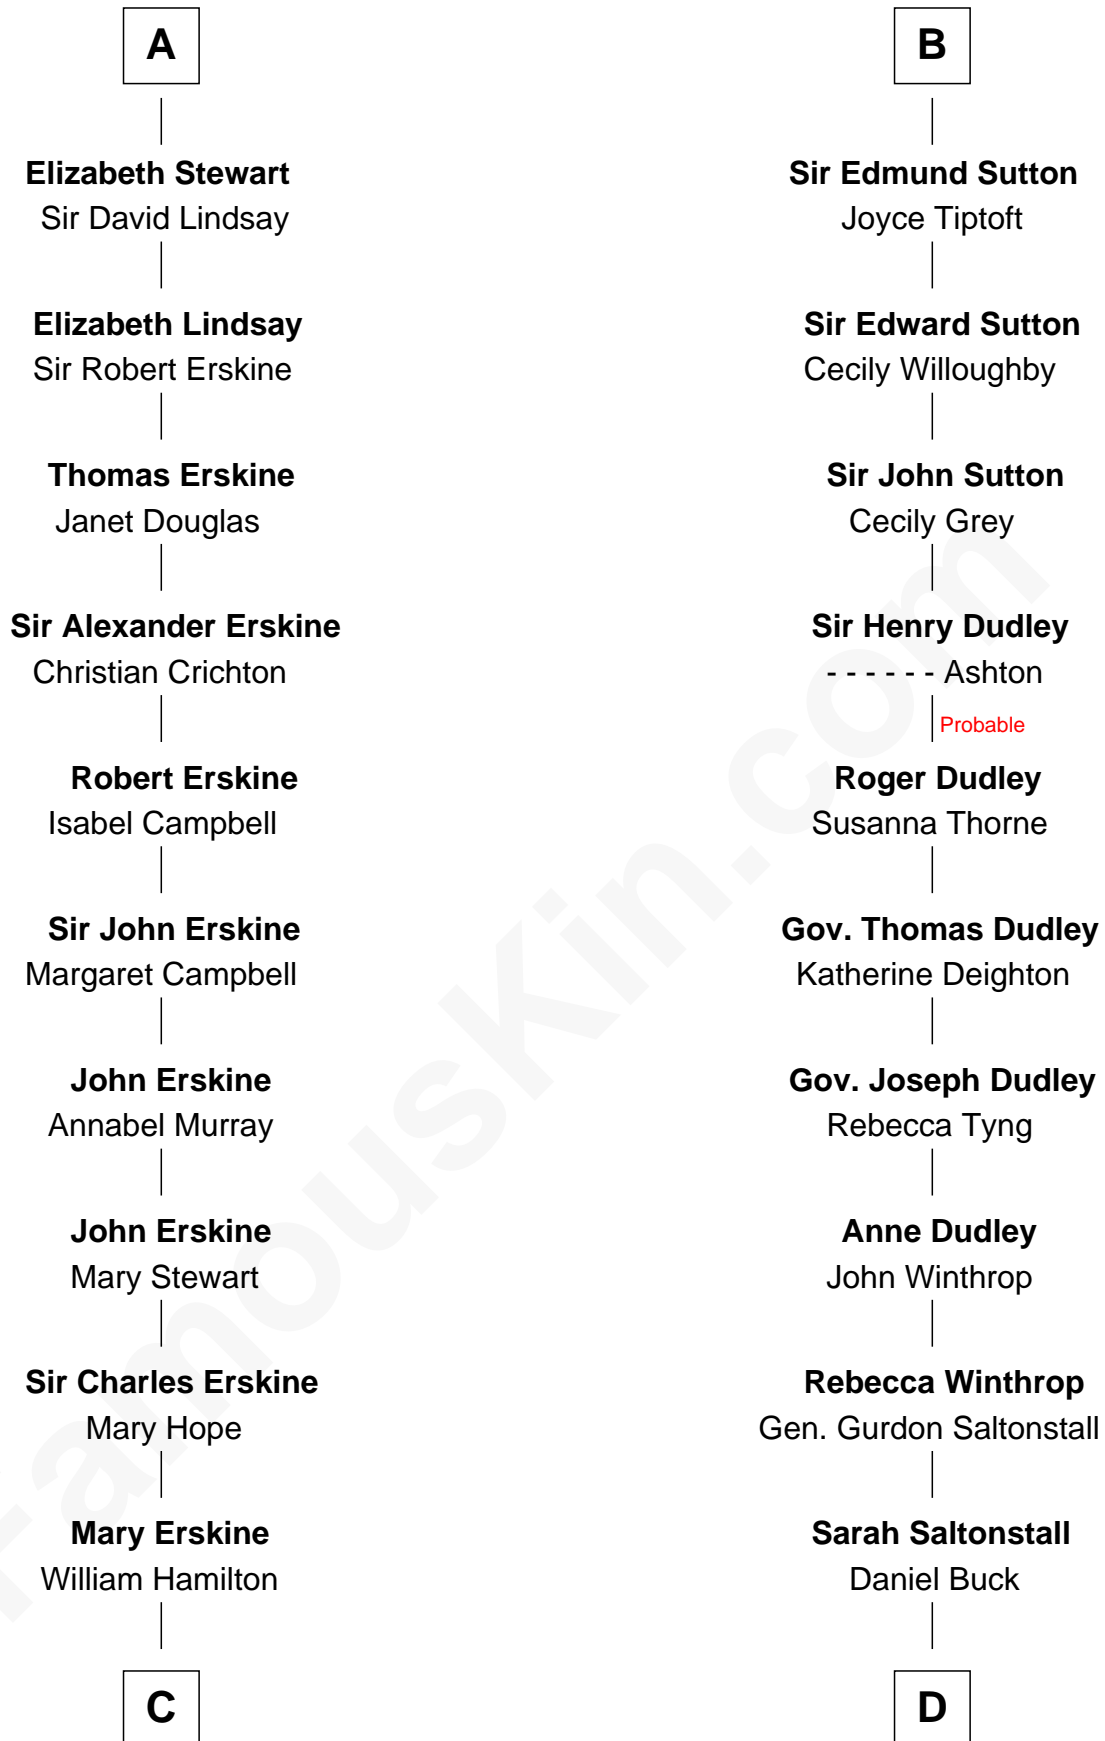

FamousKin.com

Relationship Chart of

Major John Pitcairn

British Commander at Battle of Lexington

18th cousin 3 times removed of

Louis Auchincloss

Author

C

Katherine Hamilton

Rev. David Pitcairn

Major John Pitcairn

British Commander at Lexington

D

Gurdon Buck

Susannah Mainwaring

Elizabeth Buck