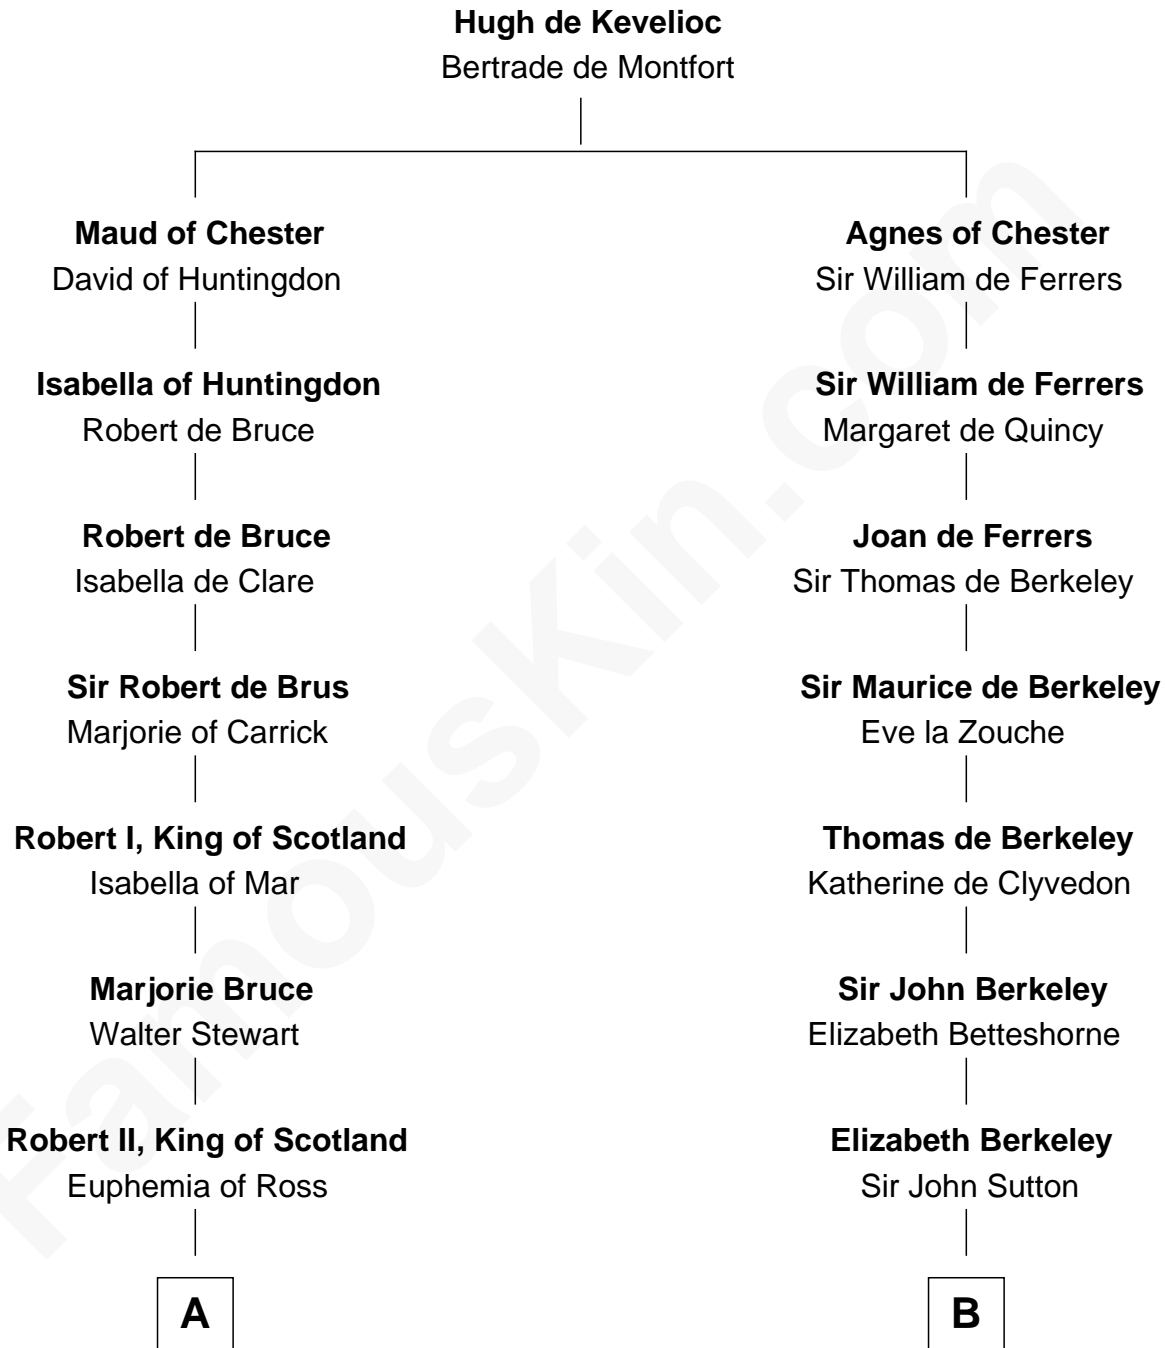

FamousKin.com

Relationship Chart of

Major John Pitcairn

British Commander at Battle of Lexington

18th cousin 3 times removed of

Louis Auchincloss

Author

C

Katherine Hamilton

Rev. David Pitcairn

Major John Pitcairn

British Commander at Lexington

D

Gurdon Buck

Susannah Mainwaring

Elizabeth Buck