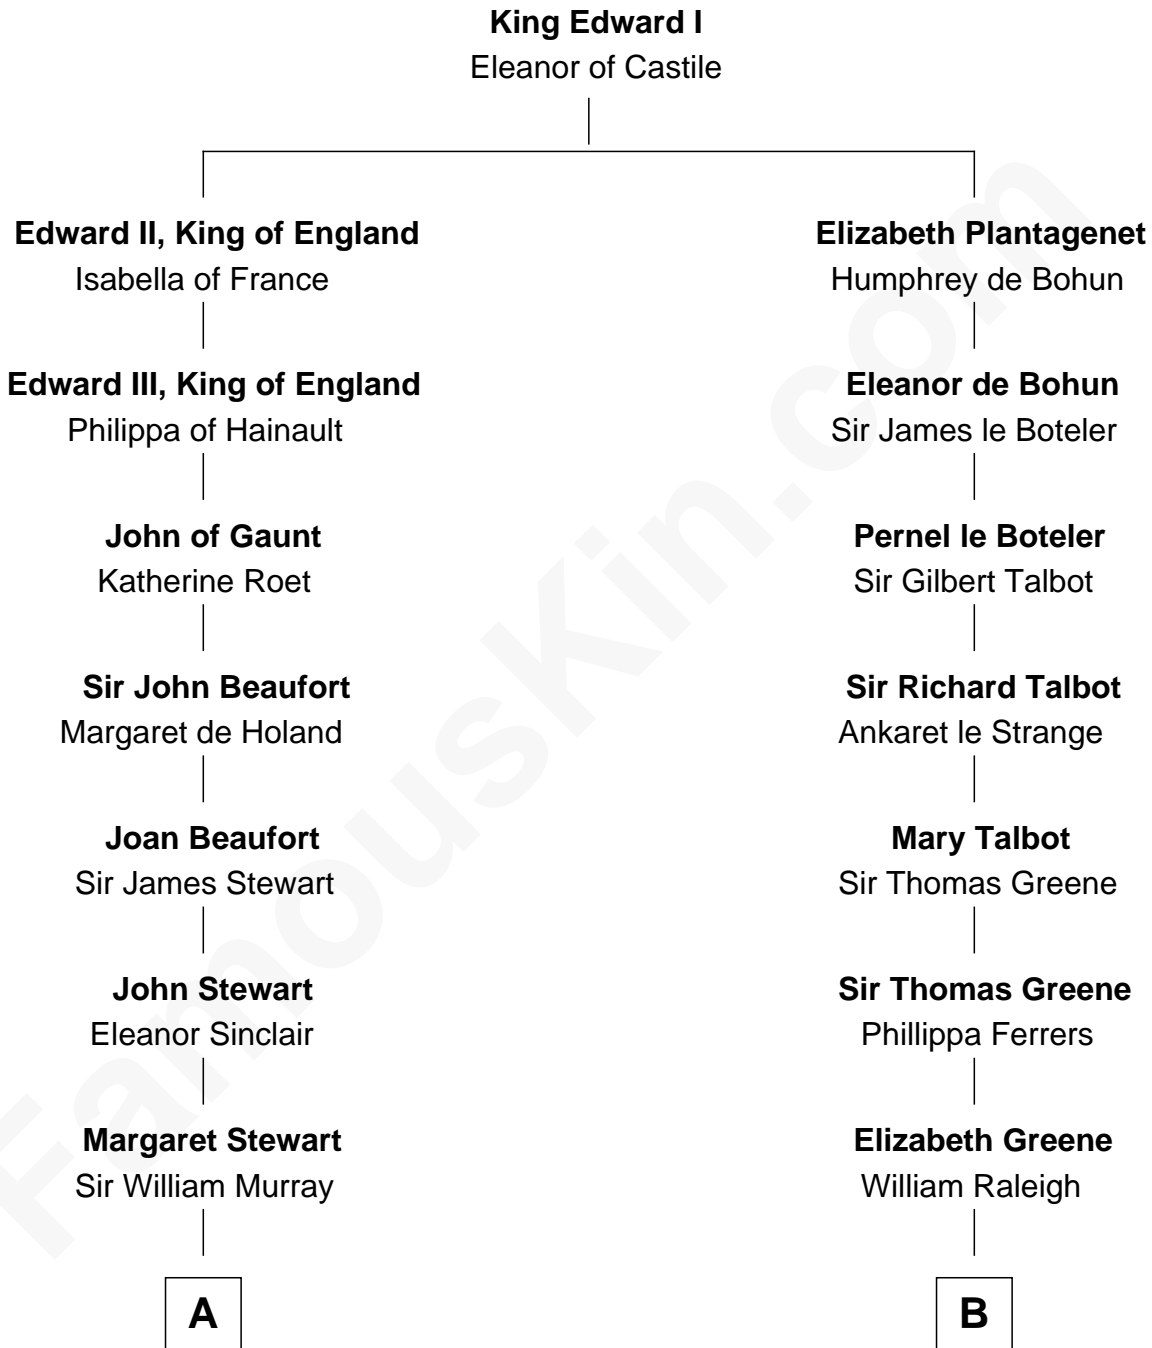

FamousKin.com

Relationship Chart of

Major John Pitcairn

British Commander at Battle of Lexington

13th cousin 7 times removed of

Shanghai Pierce
Texas Cattleman

C

Ambless Wilbore
Nathaniel Stoddard

Susanna Stoddard
Isaac Pearce

Jonathan D. Pearce
Hanna Phillips Head

Shanghai Pierce
Texas Cattleman

FamousKin.com