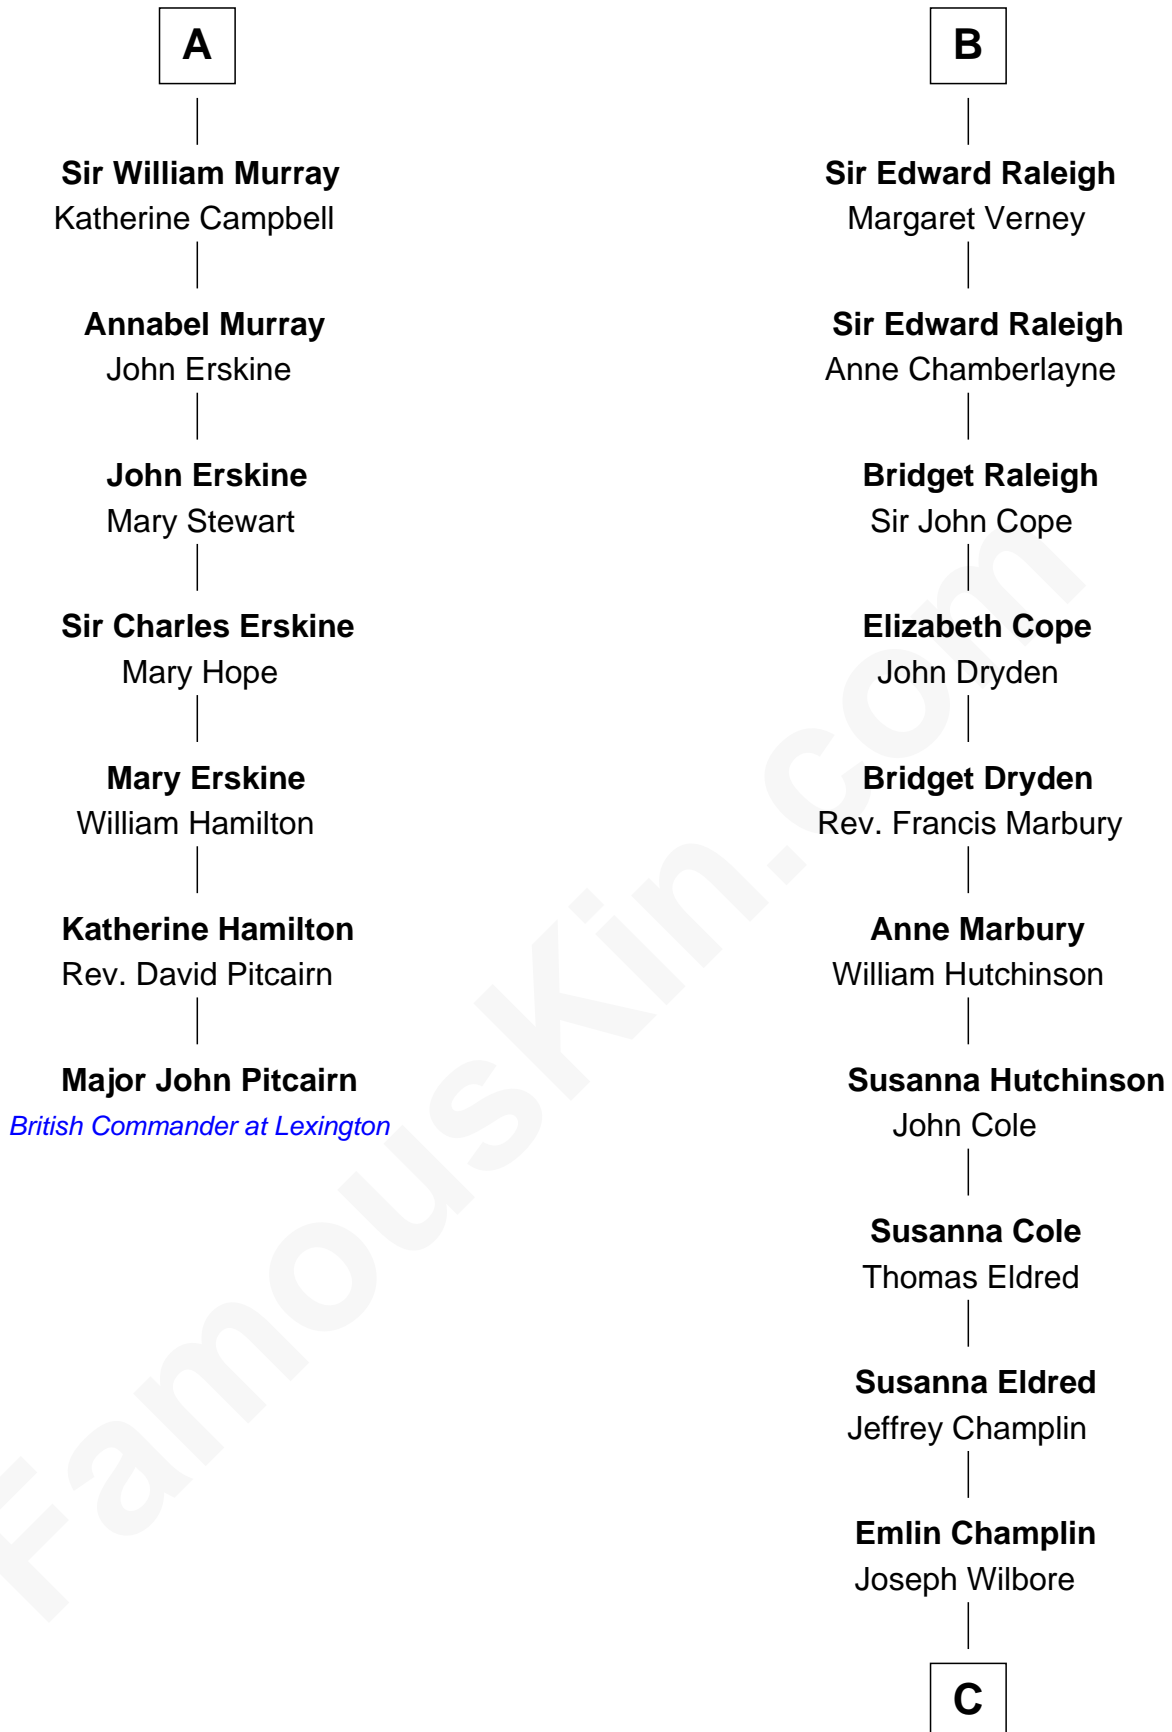

FamousKin.com

Relationship Chart of

Major John Pitcairn

British Commander at Battle of Lexington

13th cousin 7 times removed of

Shanghai Pierce
Texas Cattleman

C

Ambless Wilbore
Nathaniel Stoddard

Susanna Stoddard
Isaac Pearce

Jonathan D. Pearce
Hanna Phillips Head

Shanghai Pierce
Texas Cattleman

FamousKin.com