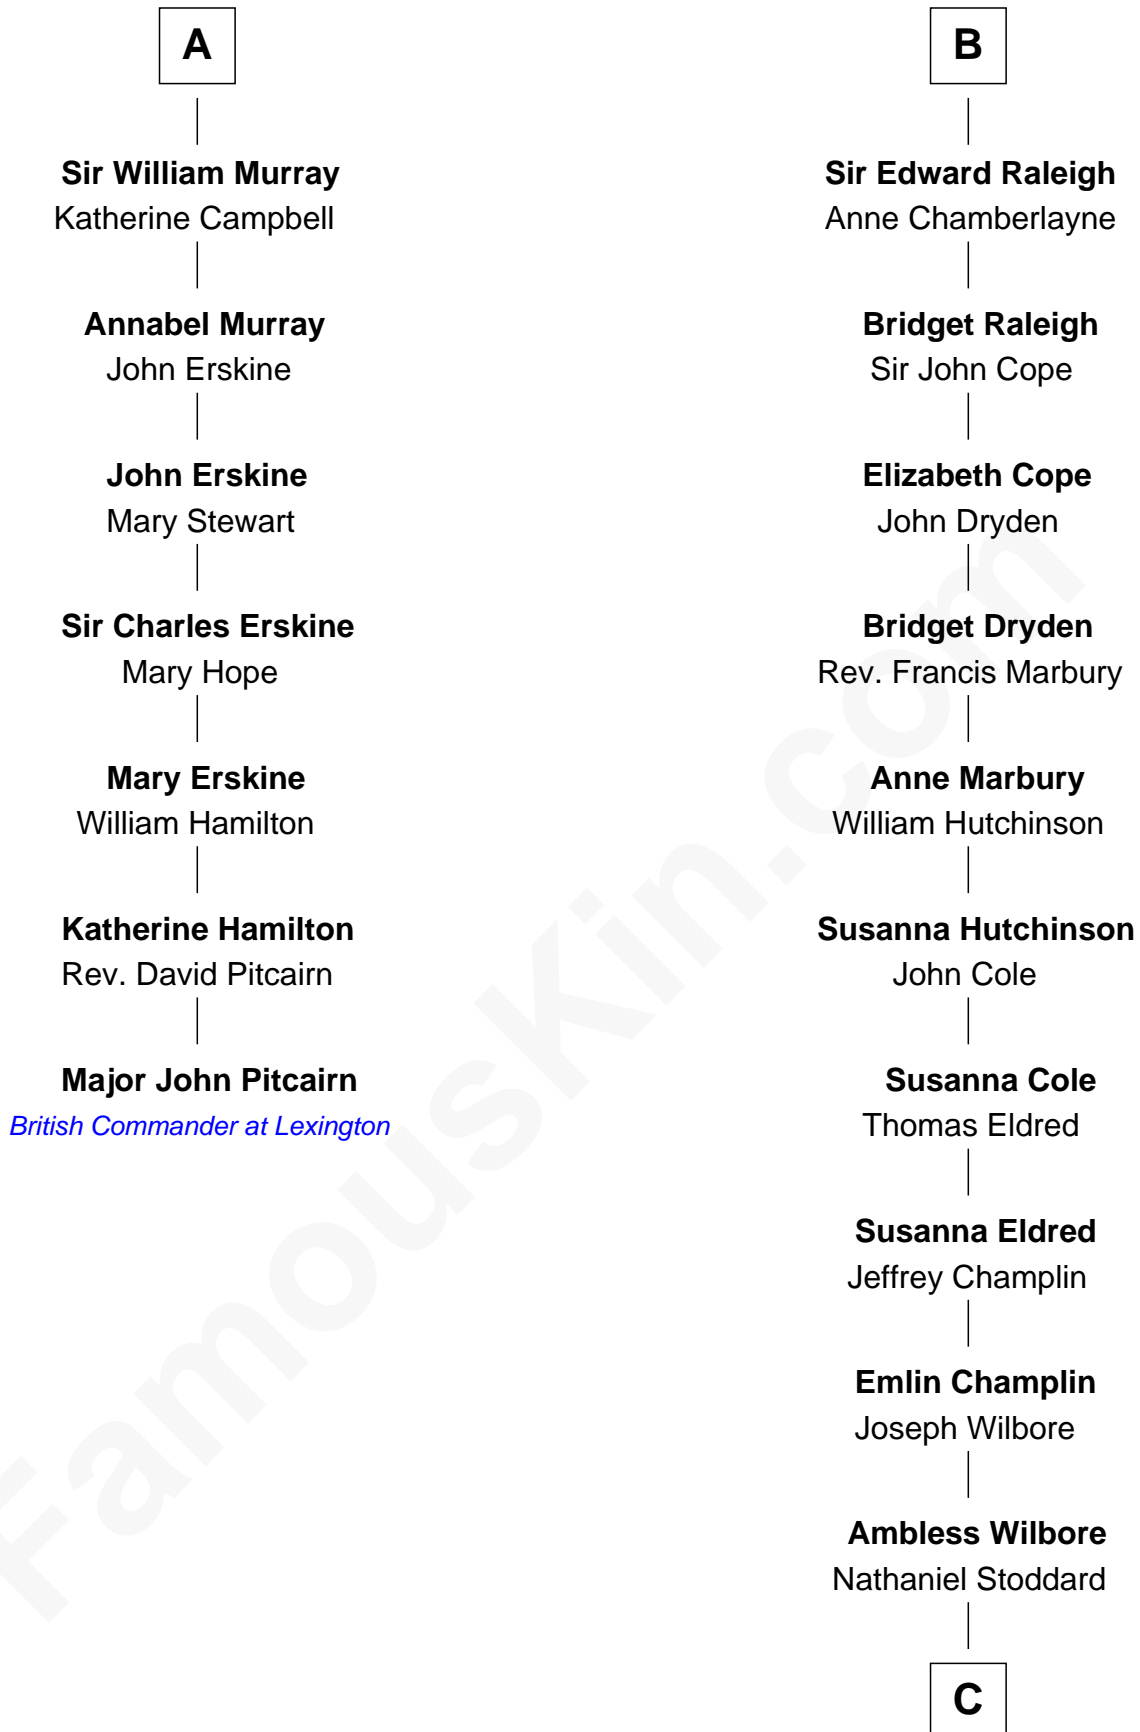

FamousKin.com

Relationship Chart of

Major John Pitcairn

British Commander at Battle of Lexington

13th cousin 6 times removed of

Shanghai Pierce
Texas Cattleman

C

—
Susanna Stoddard

Isaac Pearce
—

Jonathan D. Pearce

Hanna Phillips Head
—

Shanghai Pierce

Texas Cattleman

FamousKin.com