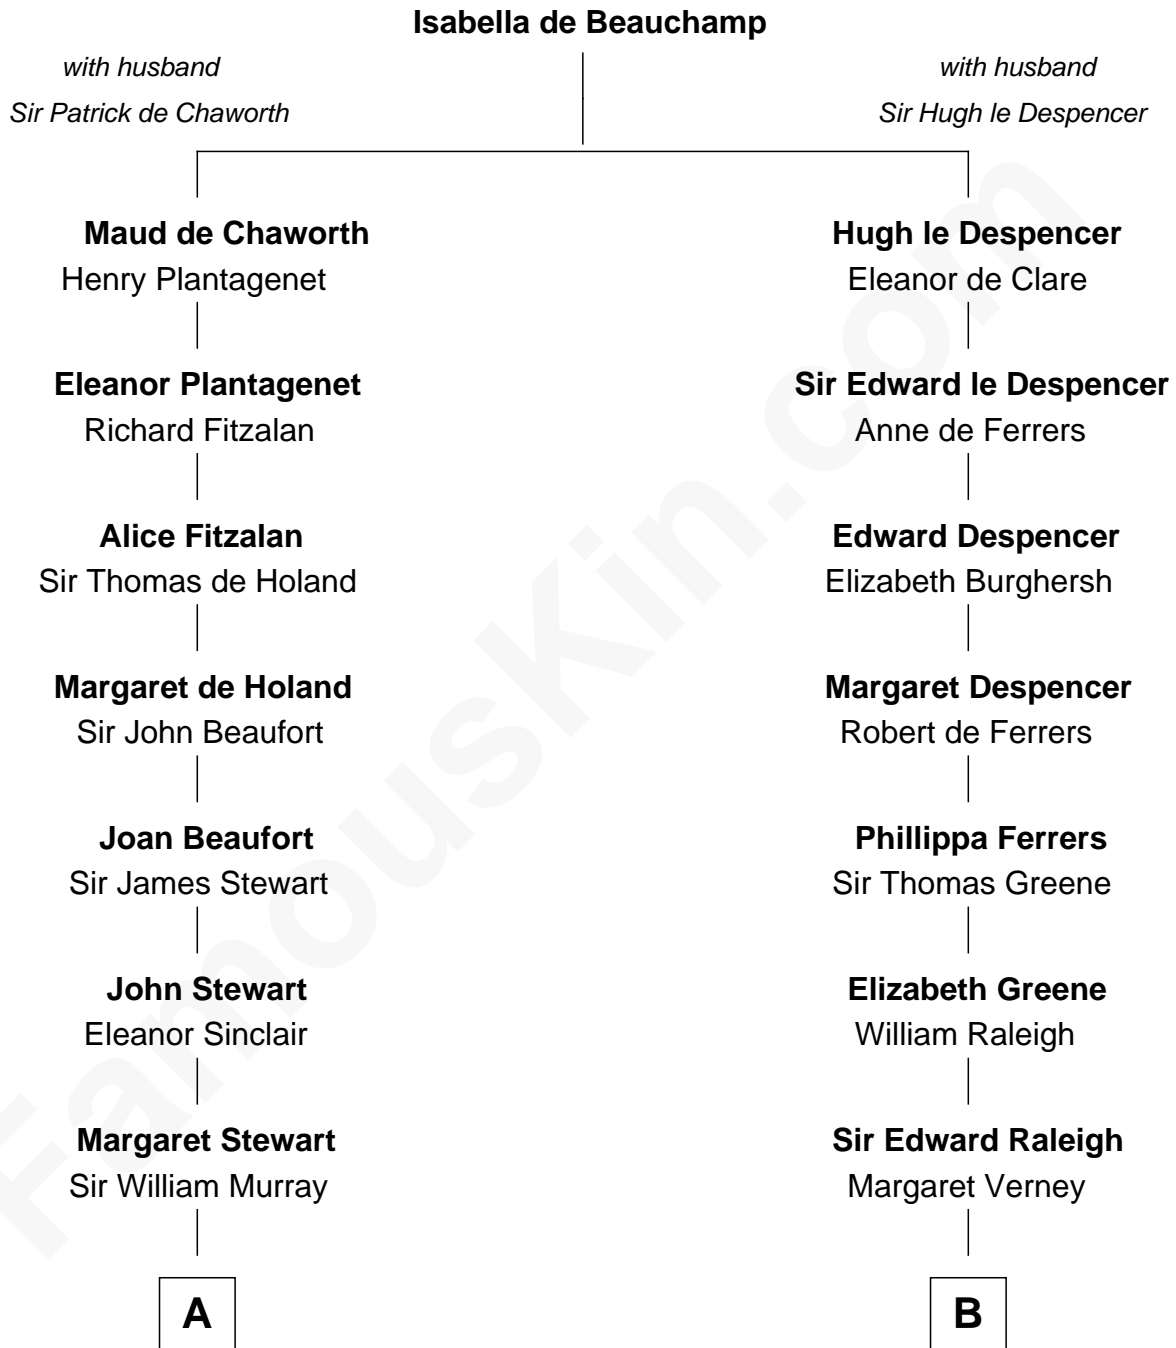

FamousKin.com

Relationship Chart of

Major John Pitcairn

British Commander at Battle of Lexington

13th cousin 6 times removed of

Shanghai Pierce
Texas Cattleman

C

—
Susanna Stoddard

Isaac Pearce
—

Jonathan D. Pearce

Hanna Phillips Head
—

Shanghai Pierce

Texas Cattleman

FamousKin.com