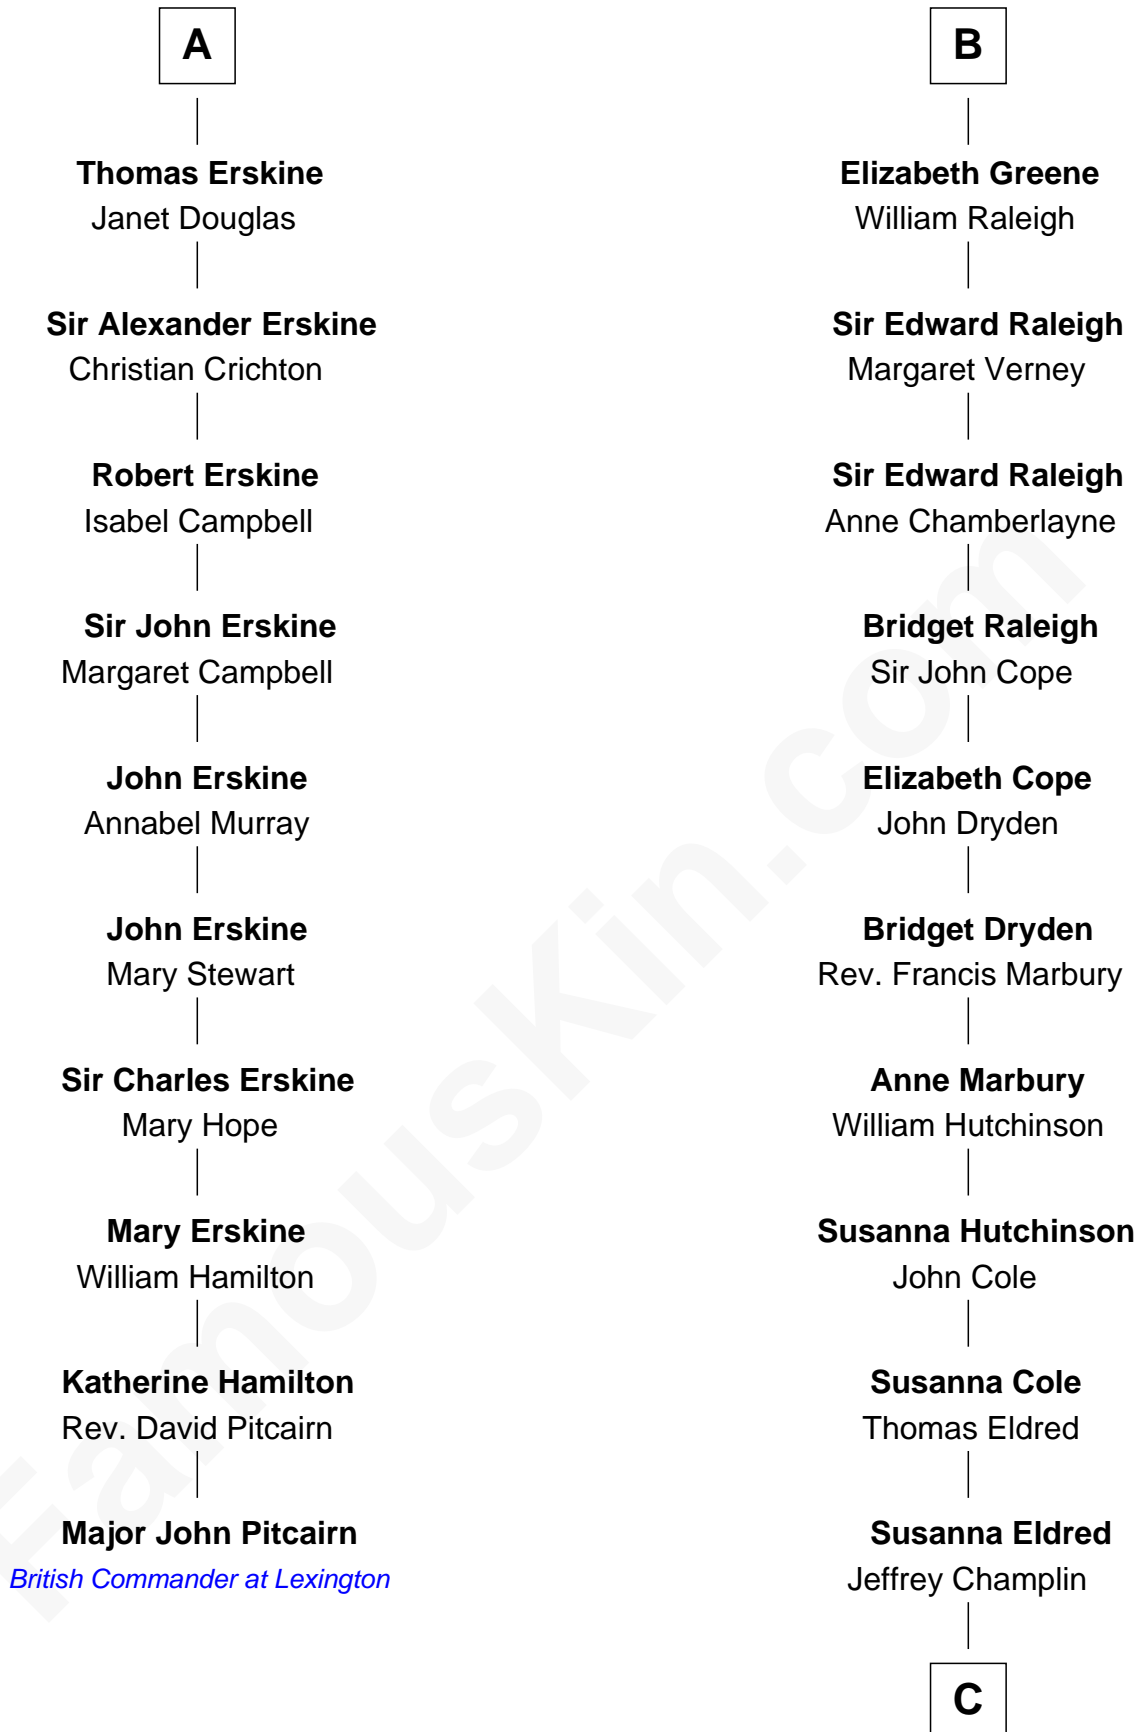

FamousKin.com

Relationship Chart of

Major John Pitcairn

British Commander at Battle of Lexington

16th cousin 5 times removed of

Shanghai Pierce
Texas Cattleman

C

Emlin Champlin

Joseph Wilbore

Ambless Wilbore

Nathaniel Stoddard

Susanna Stoddard

Isaac Pearce

Jonathan D. Pearce

Hanna Phillips Head

Shanghai Pierce