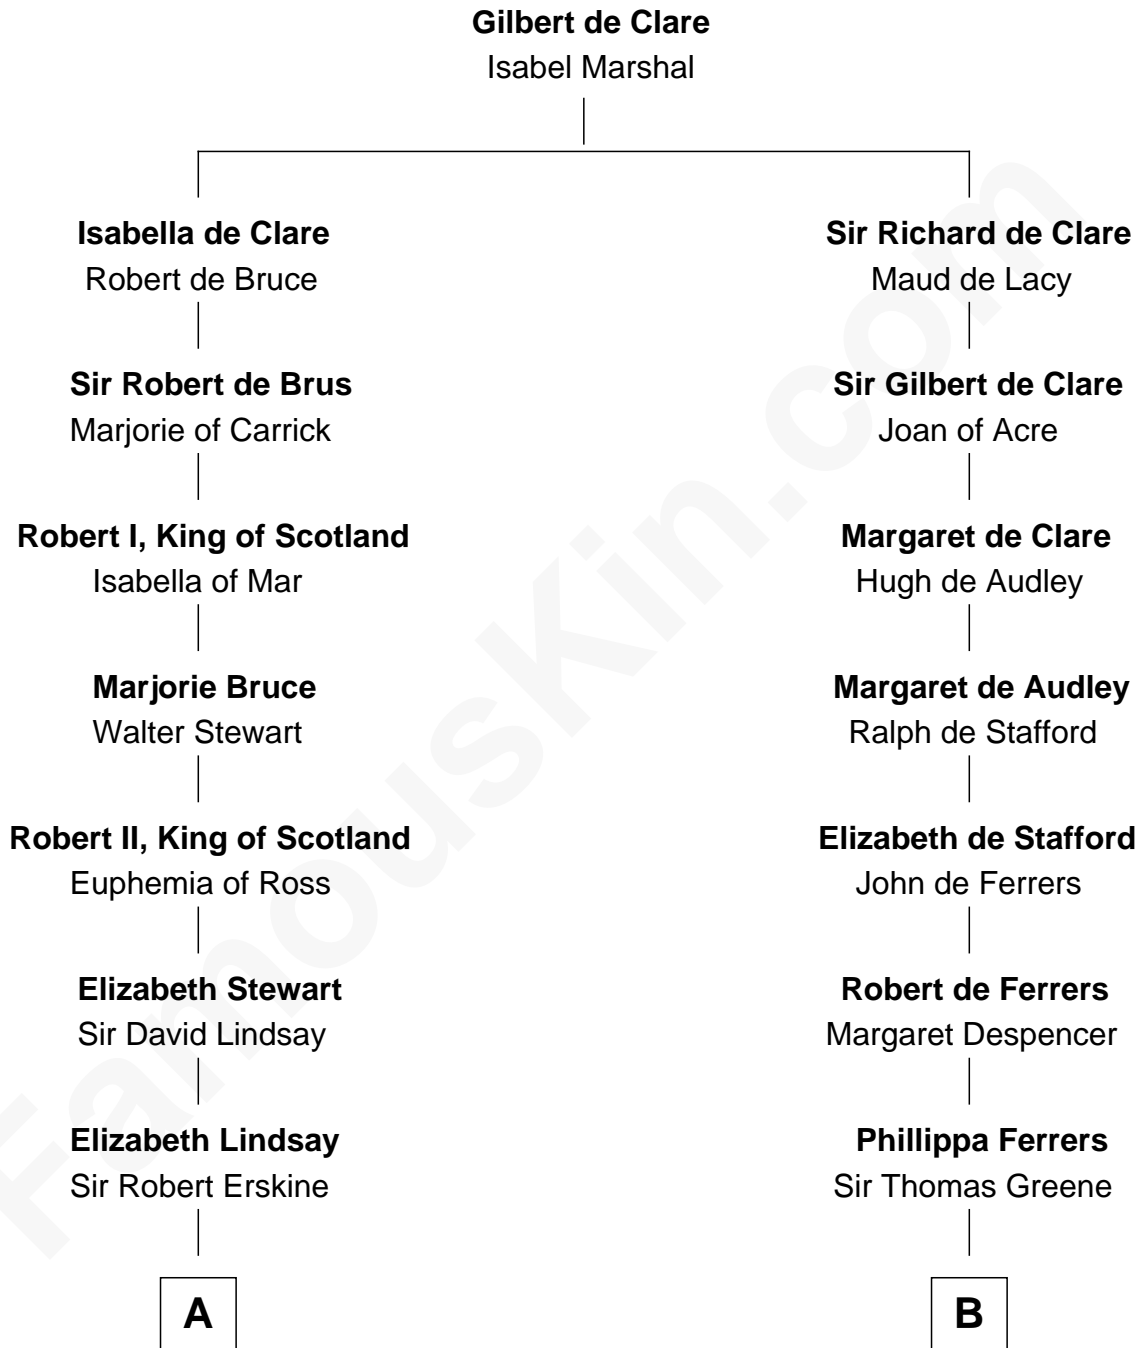

FamousKin.com

Relationship Chart of

Major John Pitcairn

British Commander at Battle of Lexington

16th cousin 5 times removed of

Shanghai Pierce
Texas Cattleman

C

Emlin Champlin

Joseph Wilbore

Ambless Wilbore

Nathaniel Stoddard

Susanna Stoddard

Isaac Pearce

Jonathan D. Pearce

Hanna Phillips Head

Shanghai Pierce

Texas Cattleman

FamousKin.com