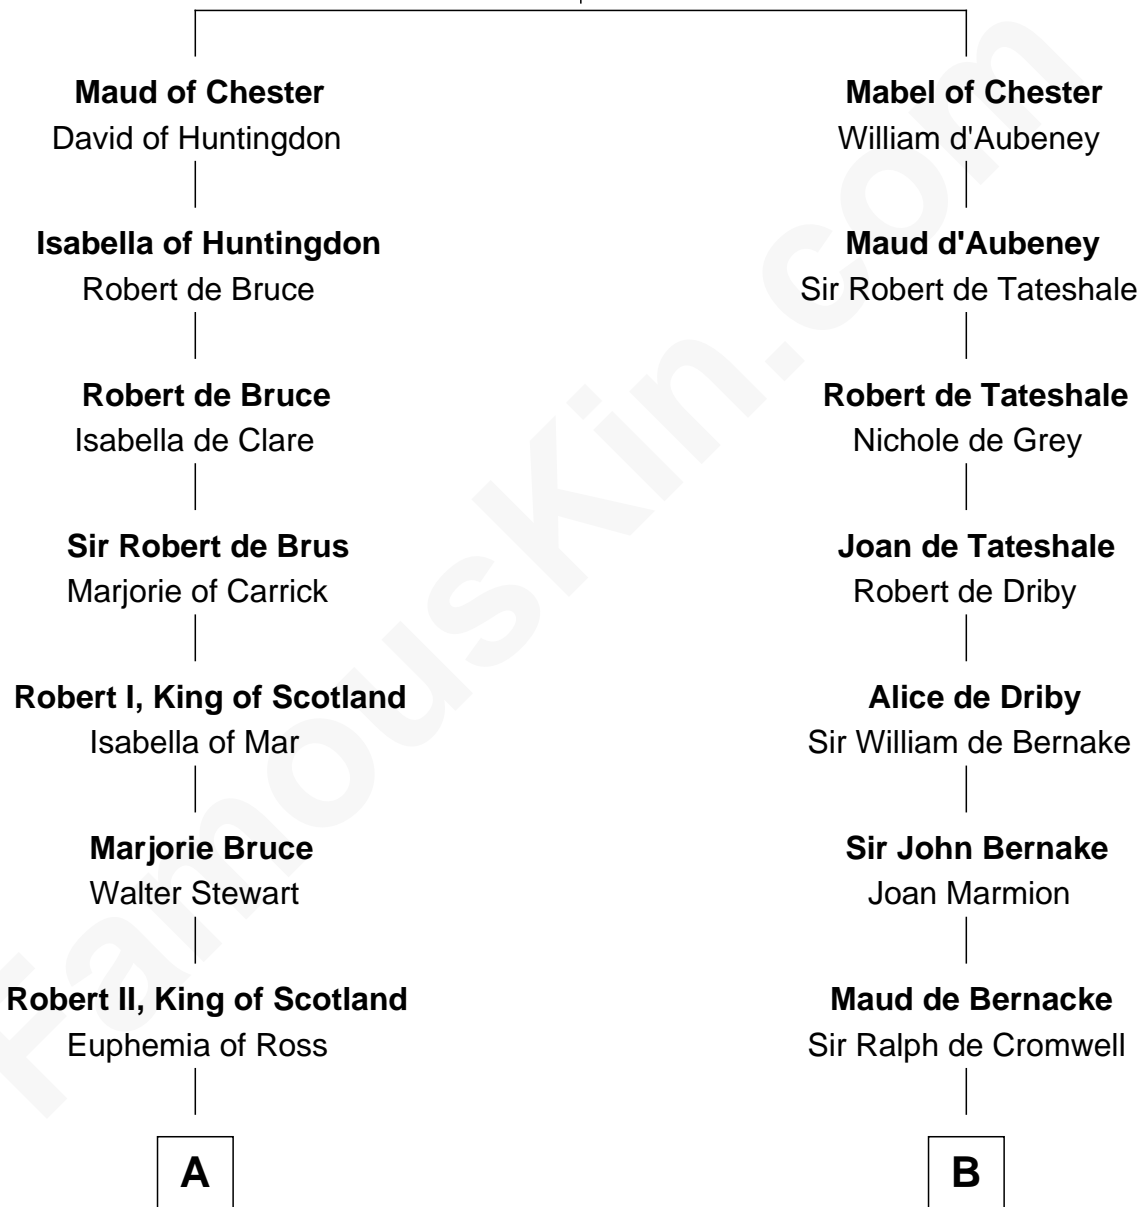

Hugh de Kevelioc
Bertrade de Montfort