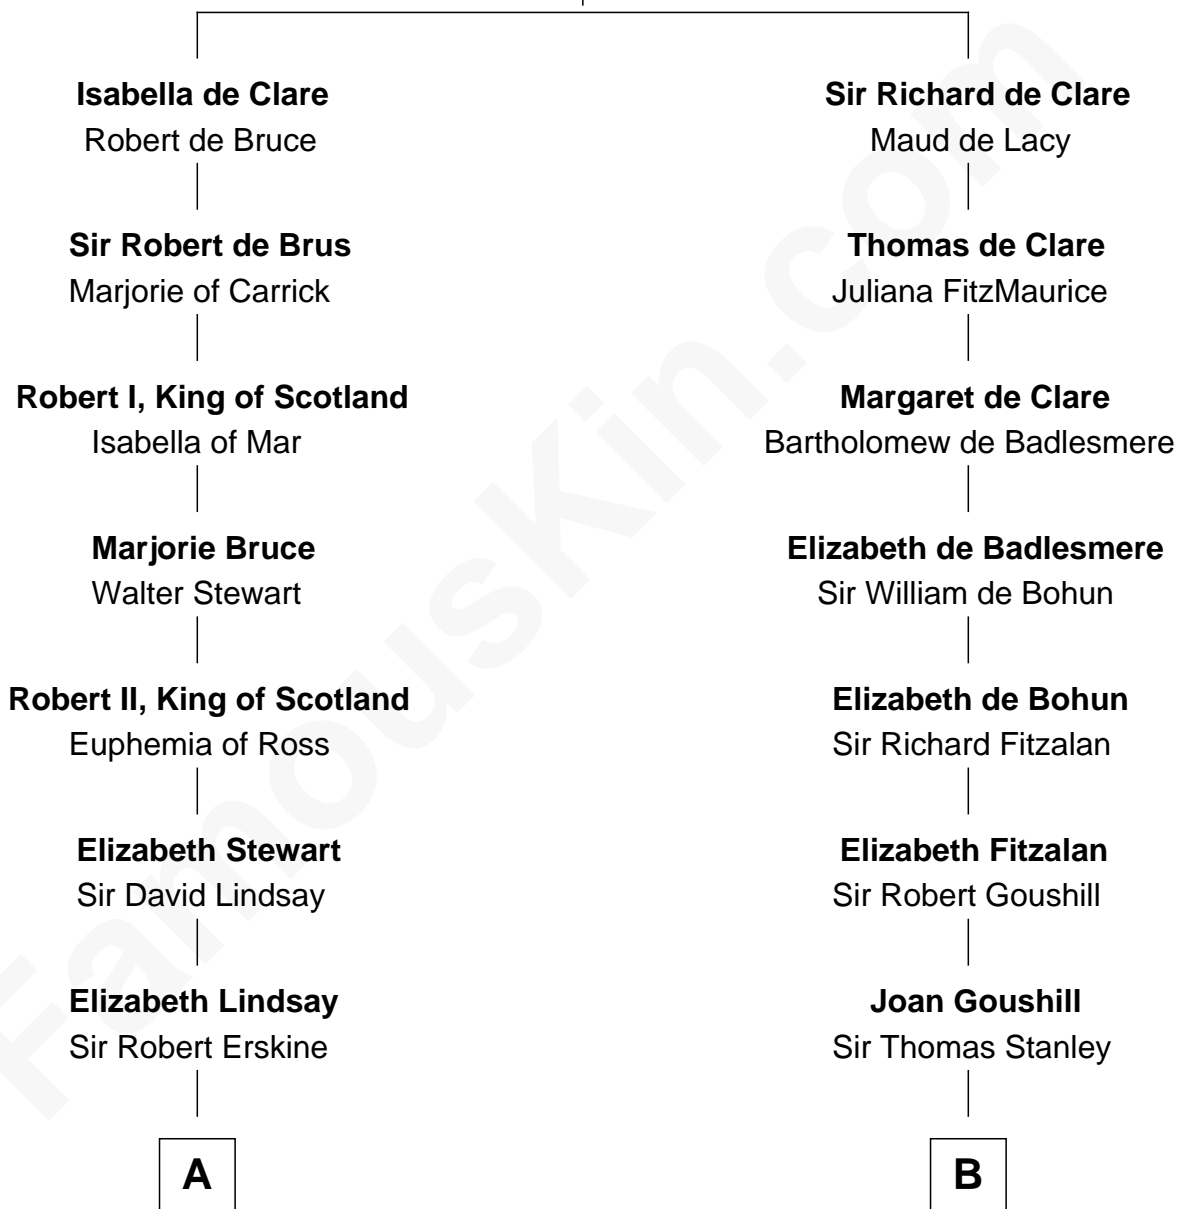

Gilbert de Clare

Isabel Marshal