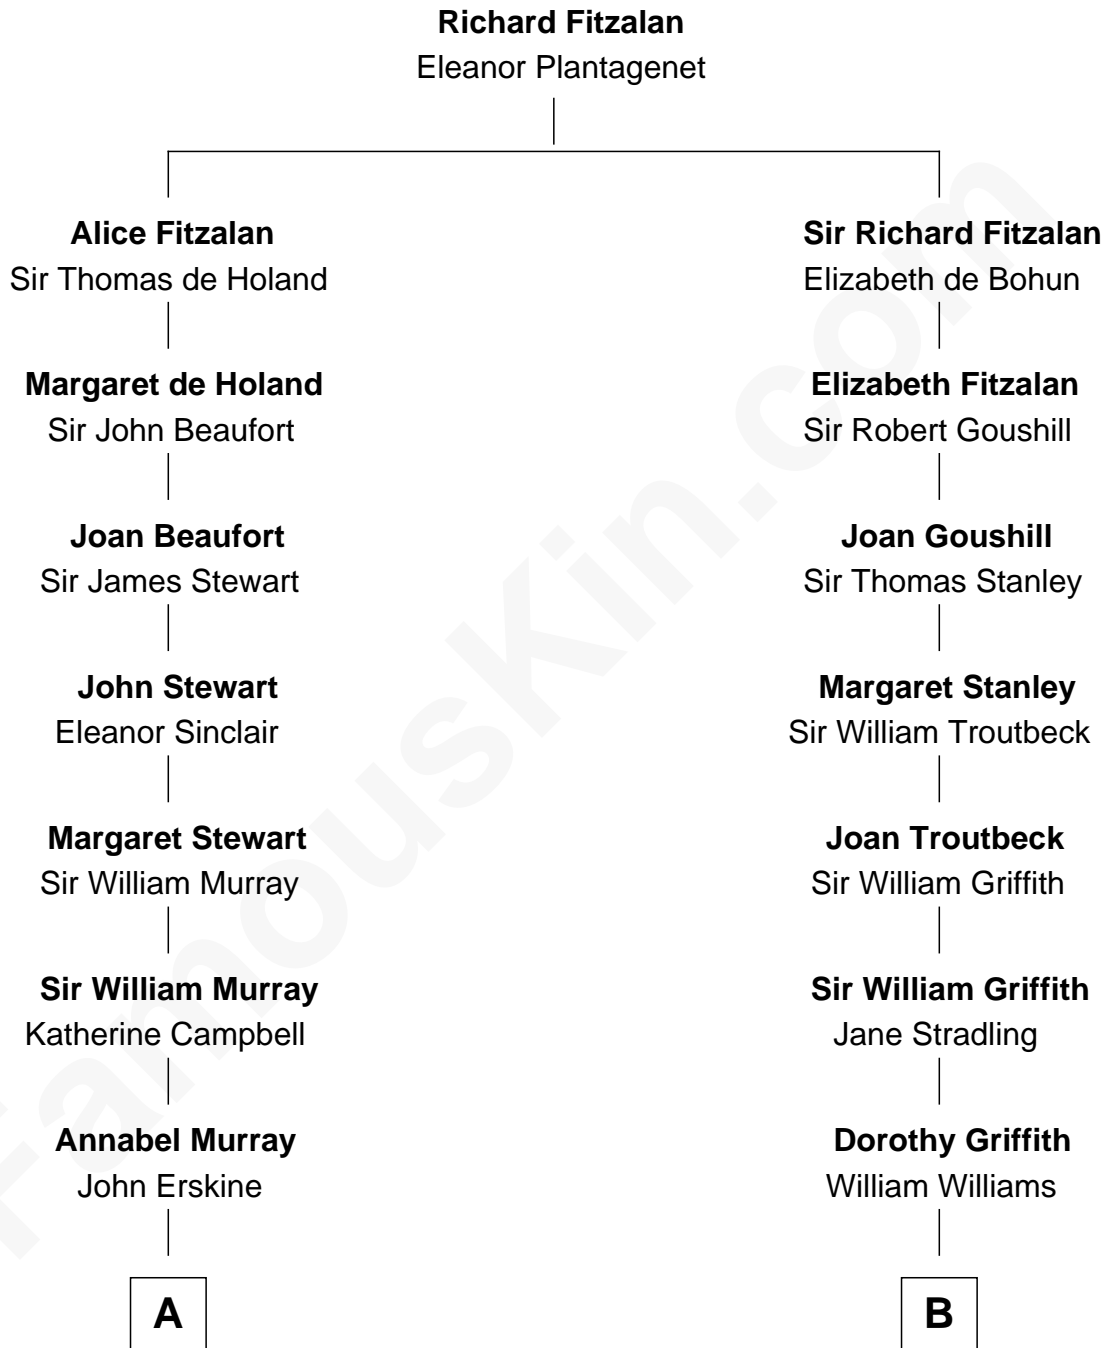

FamousKin.com

Relationship Chart of

Major John Pitcairn

British Commander at Battle of Lexington

11th cousin 4 times removed of

John Quincy Adams

6th U.S. President

A

John Erskine

Mary Stewart

Sir Charles Erskine

Mary Hope

Mary Erskine

William Hamilton

Katherine Hamilton

Rev. David Pitcairn