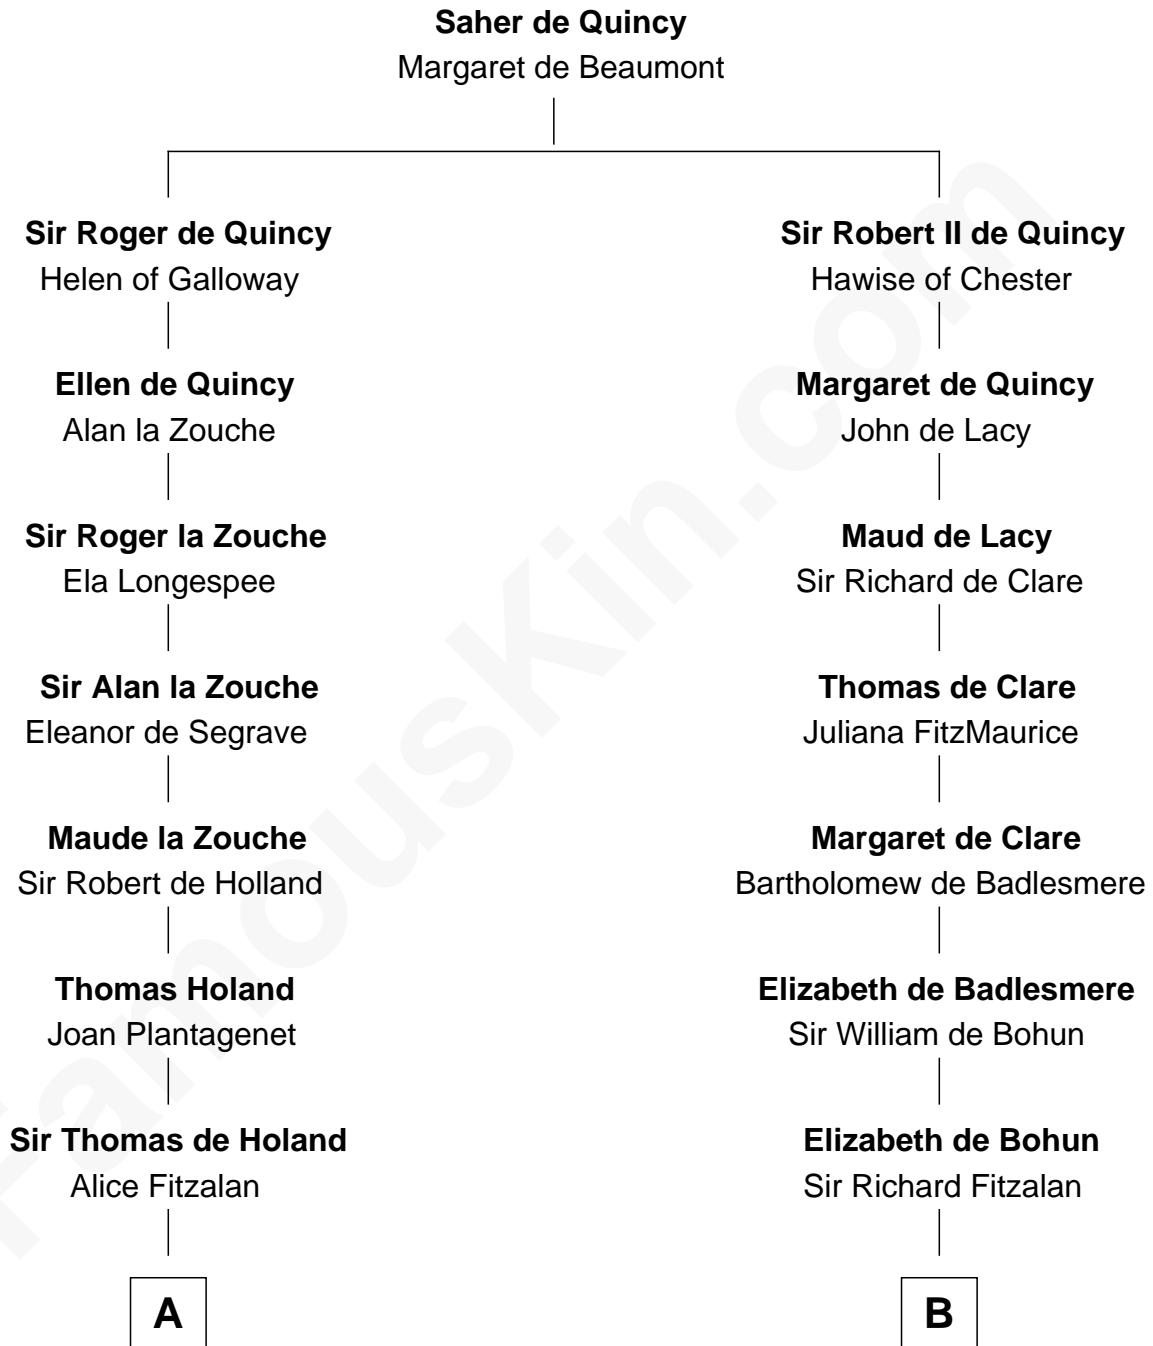

FamousKin.com

Relationship Chart of

Major John Pitcairn

British Commander at Battle of Lexington

17th cousin 4 times removed of

John Quincy Adams

6th U.S. President

C

Anna Shepard

Daniel Quincy

Col John Quincy

Elizabeth Norton

Elizabeth Quincy

Rev. William Smith

Abigail Quincy Smith

John Adams