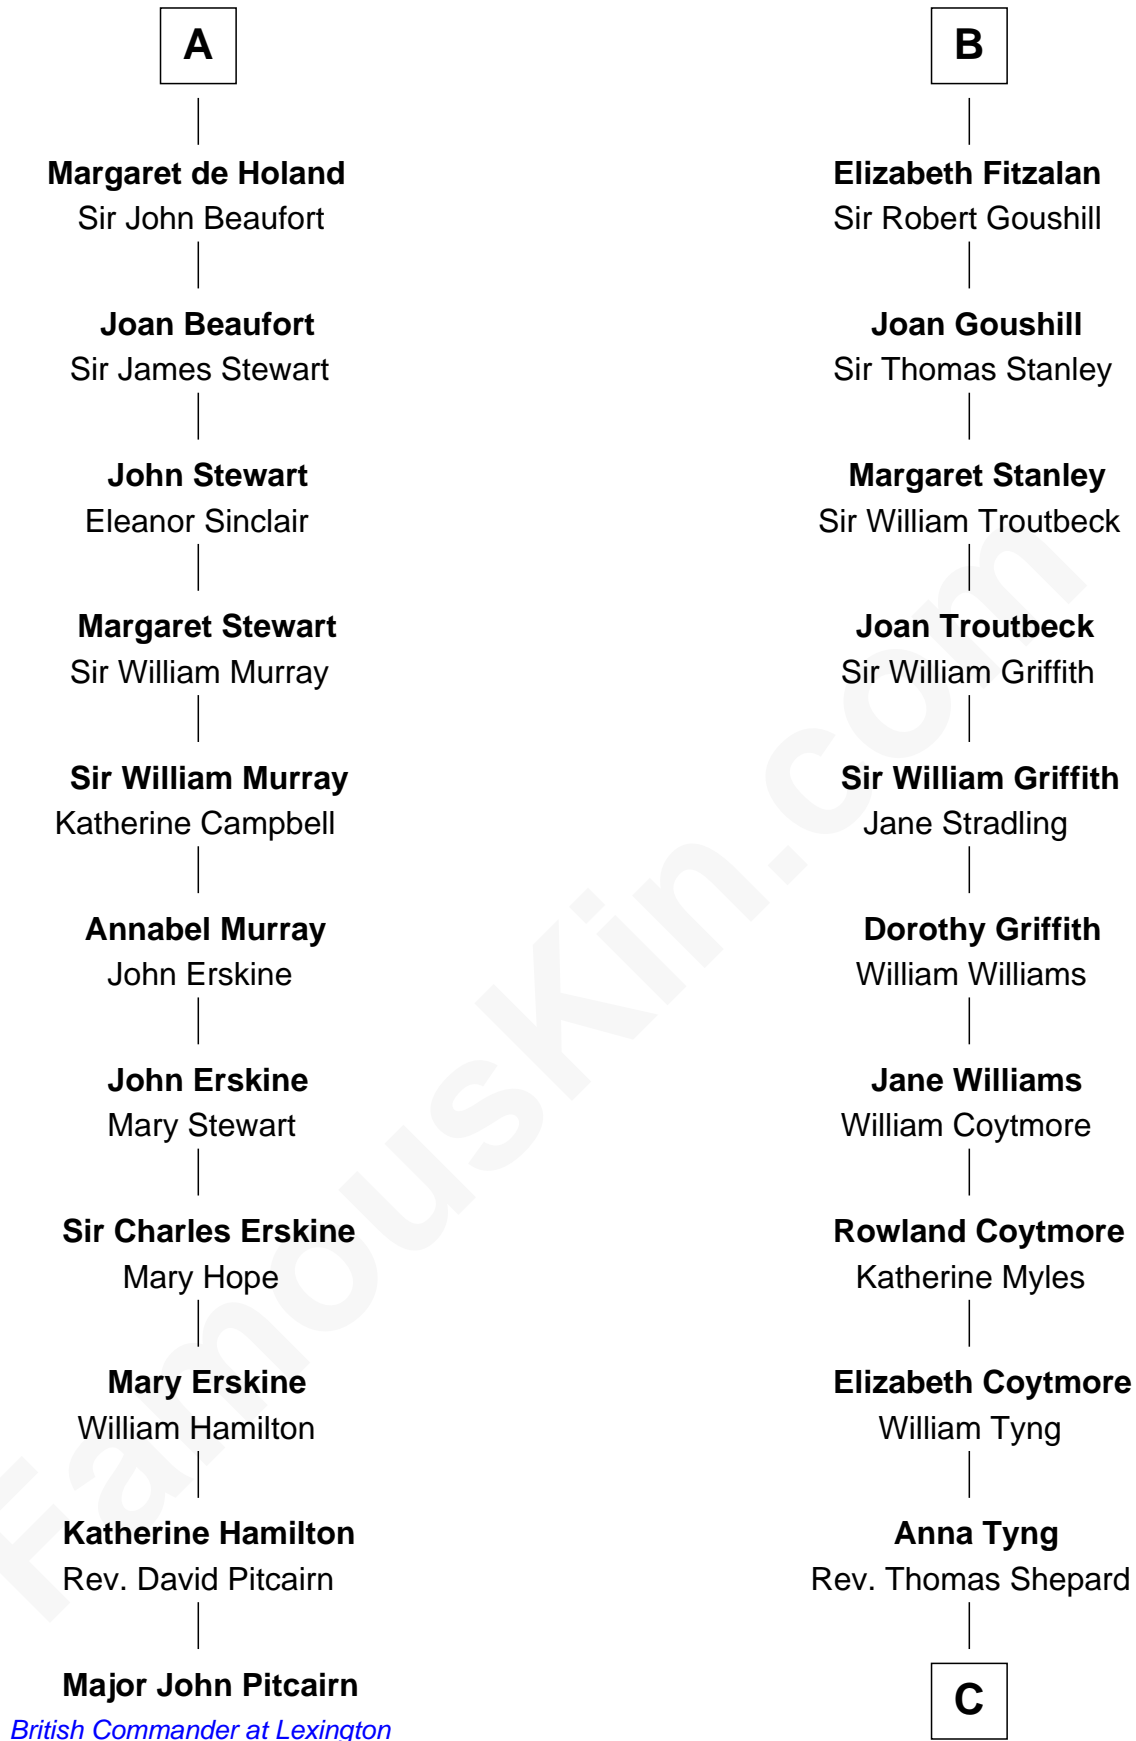

FamousKin.com

Relationship Chart of

Major John Pitcairn

British Commander at Battle of Lexington

17th cousin 4 times removed of

John Quincy Adams

6th U.S. President

C

Anna Shepard

Daniel Quincy

Col John Quincy

Elizabeth Norton

Elizabeth Quincy

Rev. William Smith

Abigail Quincy Smith

John Adams