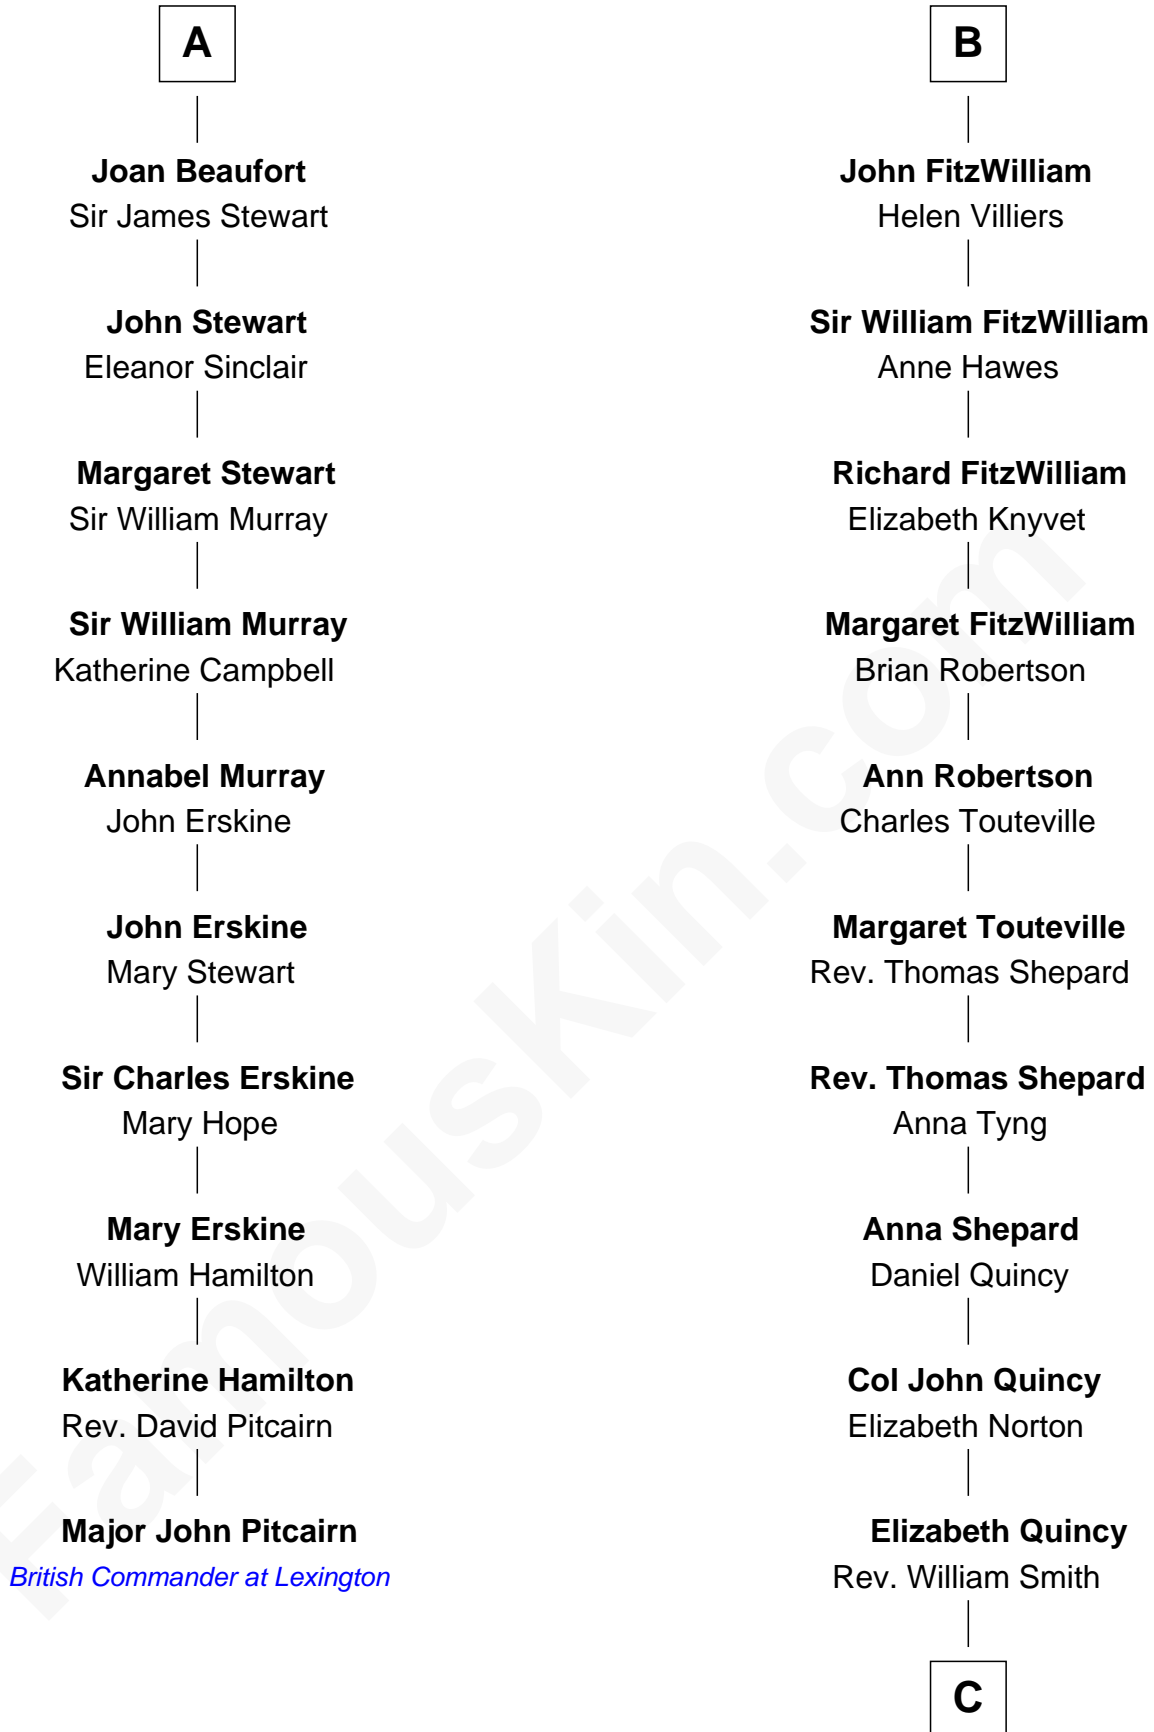

FamousKin.com

Relationship Chart of

Major John Pitcairn

British Commander at Battle of Lexington

16th cousin 2 times removed of

John Quincy Adams

6th U.S. President

Sir William Longespee

Ela of Salisbury

Stephen Longespee
Emmeline de Ridelisford

Ela Longespee
Sir Roger la Zouche

Sir Alan la Zouche
Eleanor de Segrave

Maude la Zouche
Sir Robert de Holland

Thomas Holand
Joan Plantagenet

Sir Thomas de Holand
Alice Fitzalan

Margaret de Holand
Sir John Beaufort

A

Ida Longespee
Sir Walter FitzRobert

Ela FitzWalter
William de Odingsells

Ida de Odingsells
John de Clinton

William de Clinton
Julian de Leybourne

Elizabeth de Clinton
Sir John FitzWilliam

Sir William FitzWilliam
Maude de Cromwell

Sir John FitzWilliam
Eleanor Greene

B

C

Abigail Quincy Smith

John Adams

John Quincy Adams

6th U.S. President