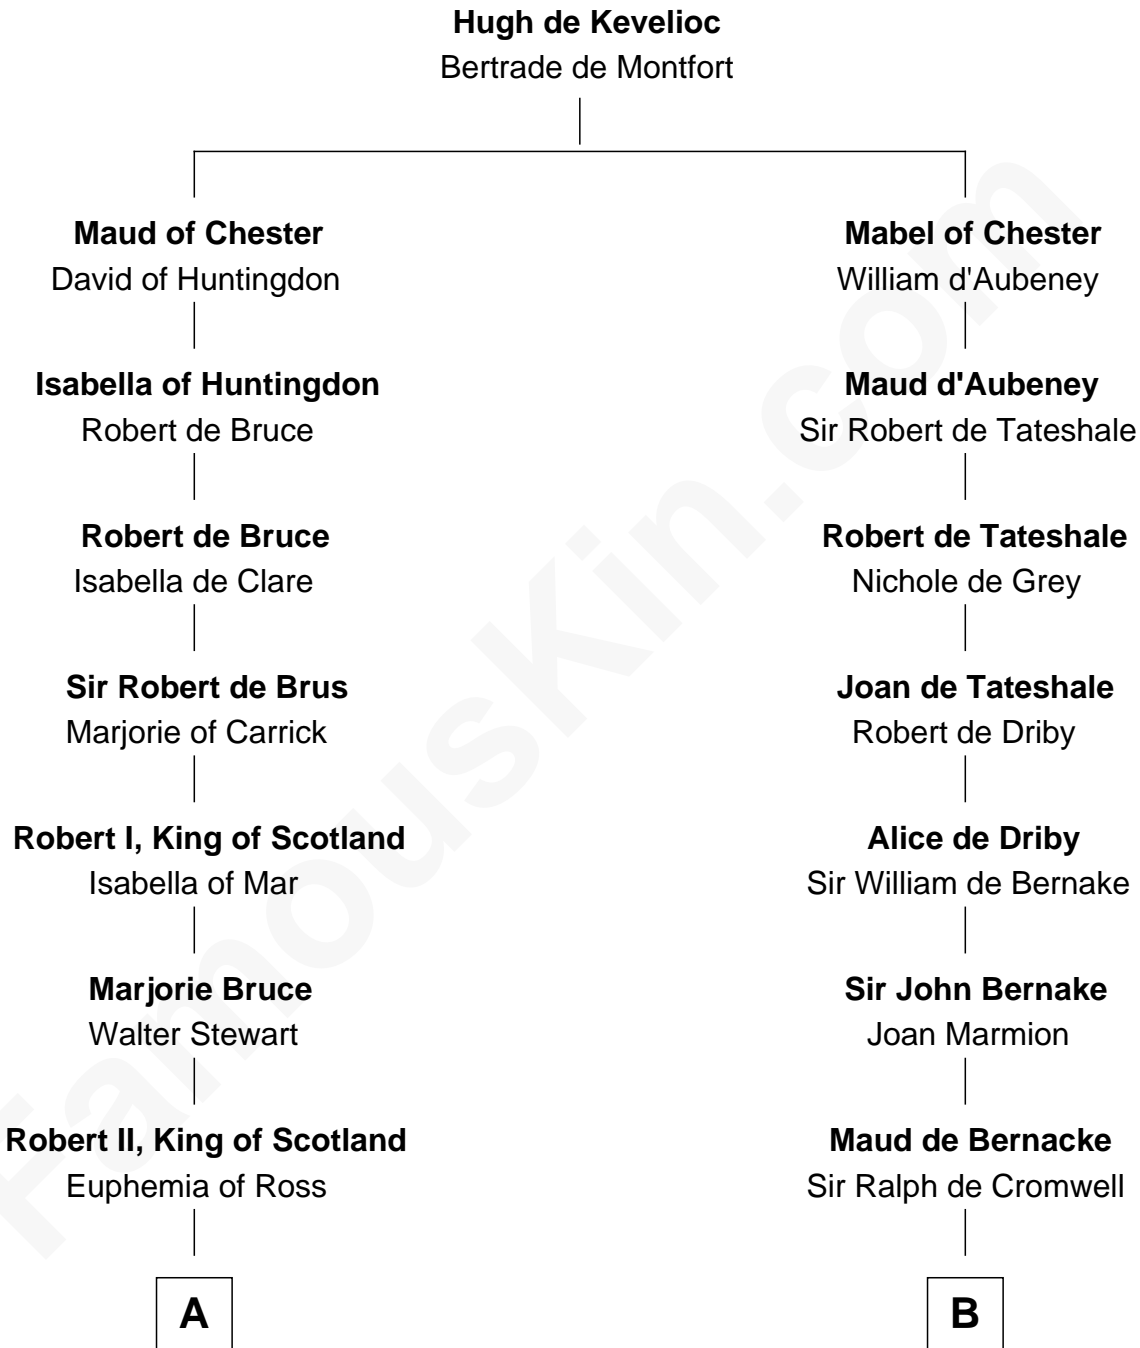

FamousKin.com

Relationship Chart of

Major John Pitcairn

British Commander at Battle of Lexington

18th cousin 1 time removed of

Abigail (Smith) Adams

First Lady of President John Adams

C

Katherine Hamilton
Rev. David Pitcairn

Major John Pitcairn
British Commander at Lexington

D

Col John Quincy
Elizabeth Norton

Elizabeth Quincy
Rev. William Smith

Abigail (Smith) Adams
First Lady of John Adams