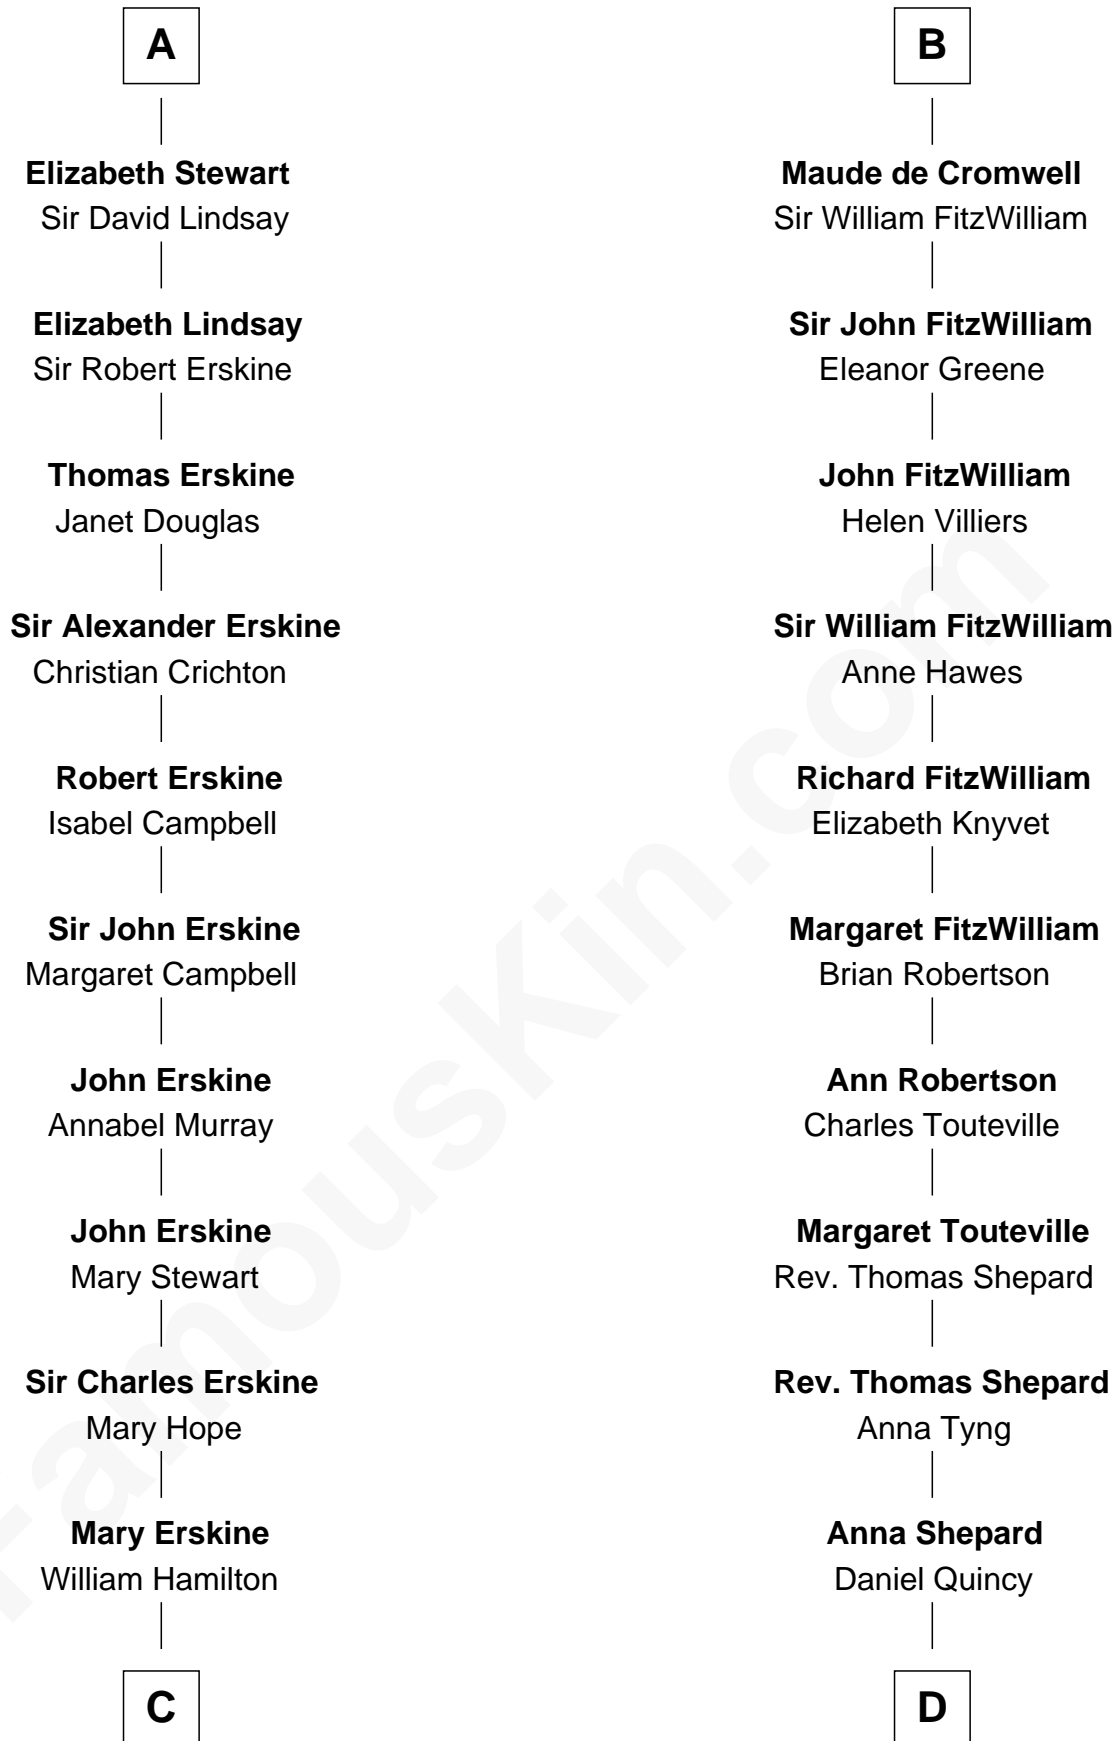

FamousKin.com

Relationship Chart of

Major John Pitcairn

British Commander at Battle of Lexington

18th cousin 1 time removed of

Abigail (Smith) Adams

First Lady of President John Adams

C

Katherine Hamilton
Rev. David Pitcairn

Major John Pitcairn
British Commander at Lexington

D

Col John Quincy
Elizabeth Norton

Elizabeth Quincy
Rev. William Smith

Abigail (Smith) Adams
First Lady of John Adams