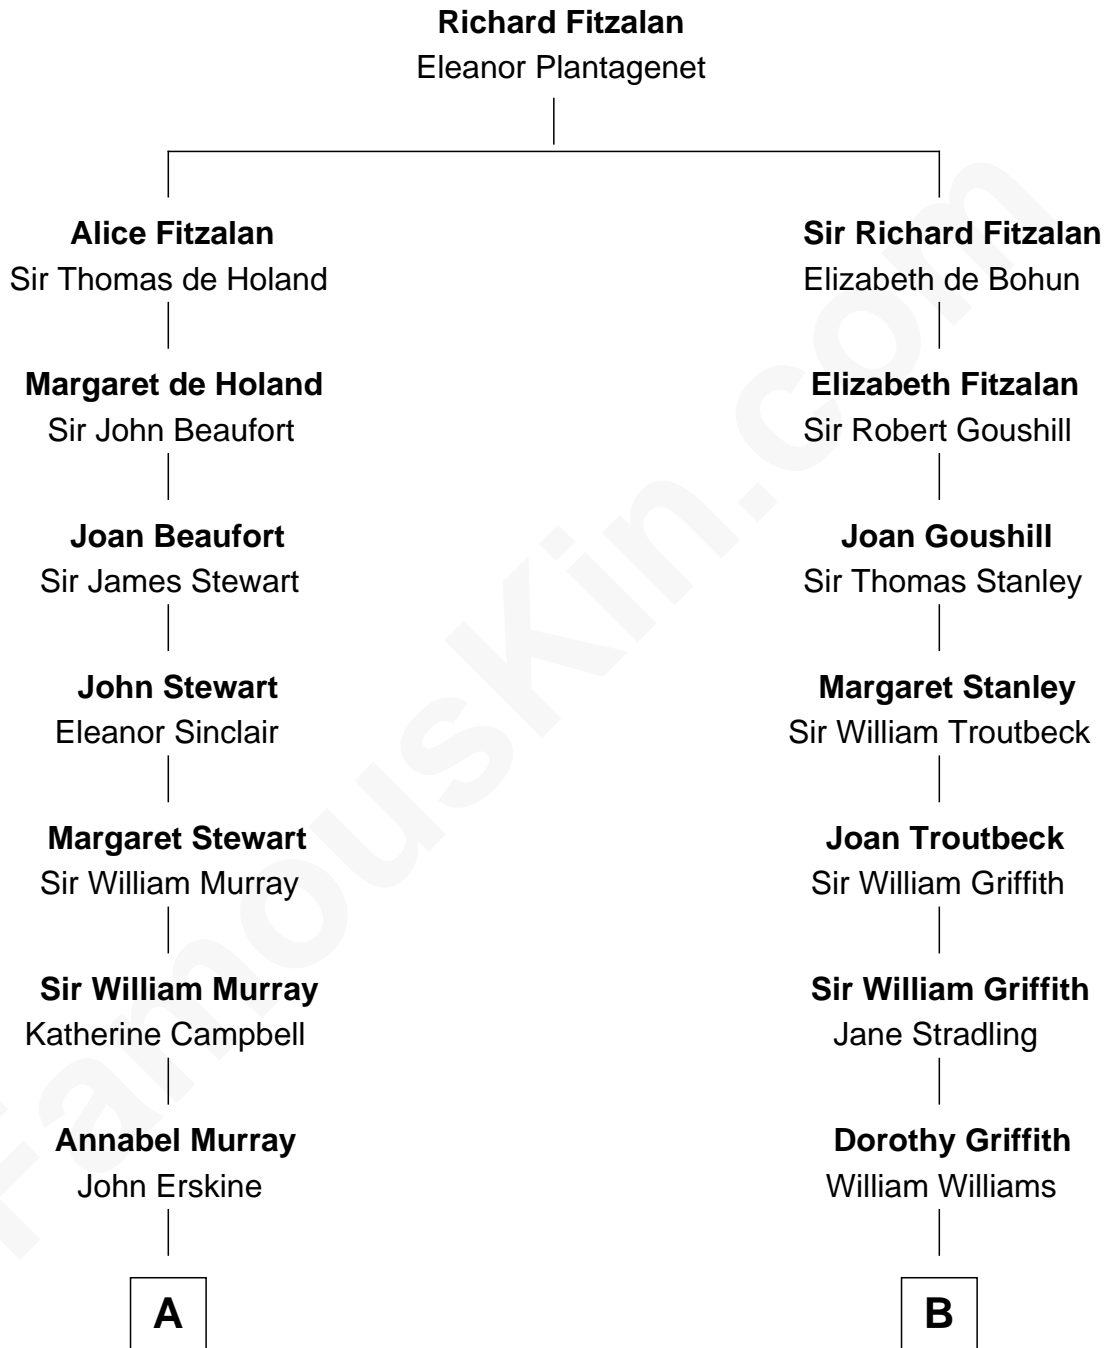

FamousKin.com

Relationship Chart of

Major John Pitcairn

British Commander at Battle of Lexington

11th cousin 3 times removed of

Abigail (Smith) Adams

First Lady of President John Adams

A

John Erskine

Mary Stewart

Sir Charles Erskine

Mary Hope

Mary Erskine

William Hamilton

Katherine Hamilton

Rev. David Pitcairn