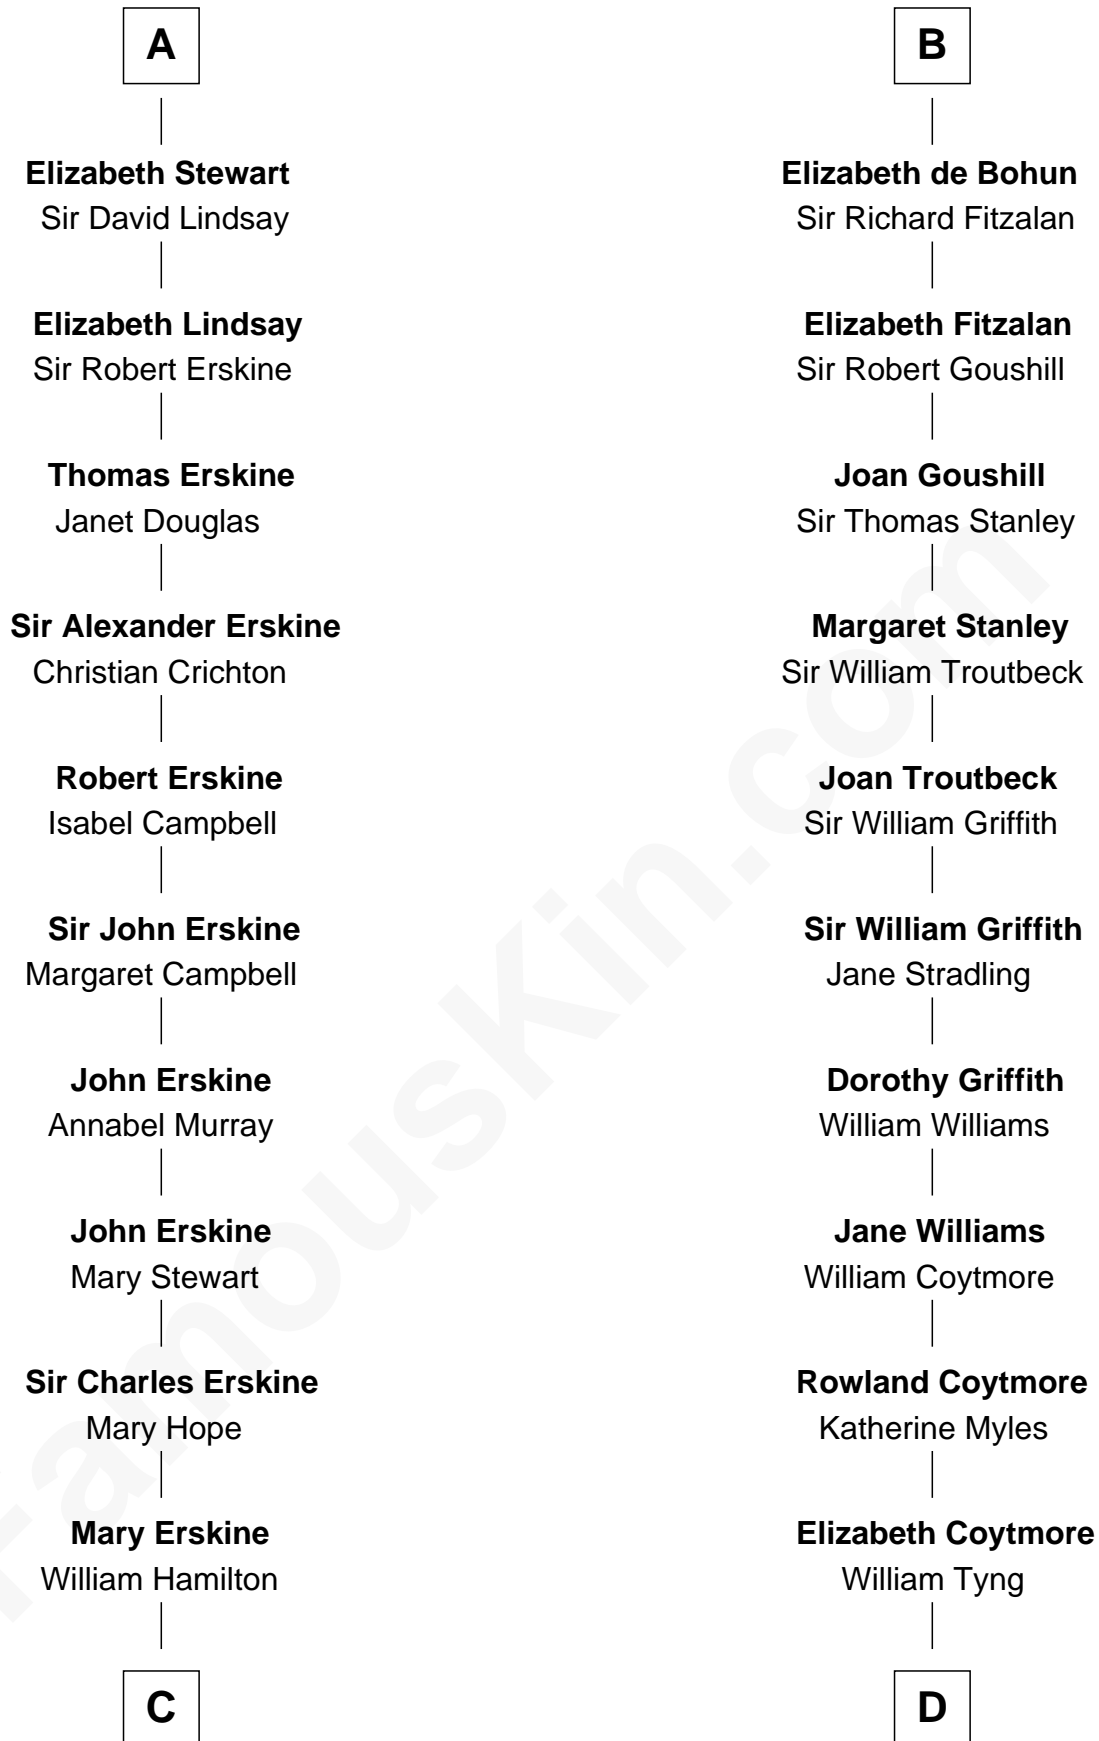

### Major John Pitcairn

*British Commander at Battle of Lexington*

18th cousin 3 times removed of

### Abigail (Smith) Adams

*First Lady of President John Adams*

**Henry of Huntingdon**

Ada de Warenne

**C**

**Katherine Hamilton**

Rev. David Pitcairn

**Major John Pitcairn**