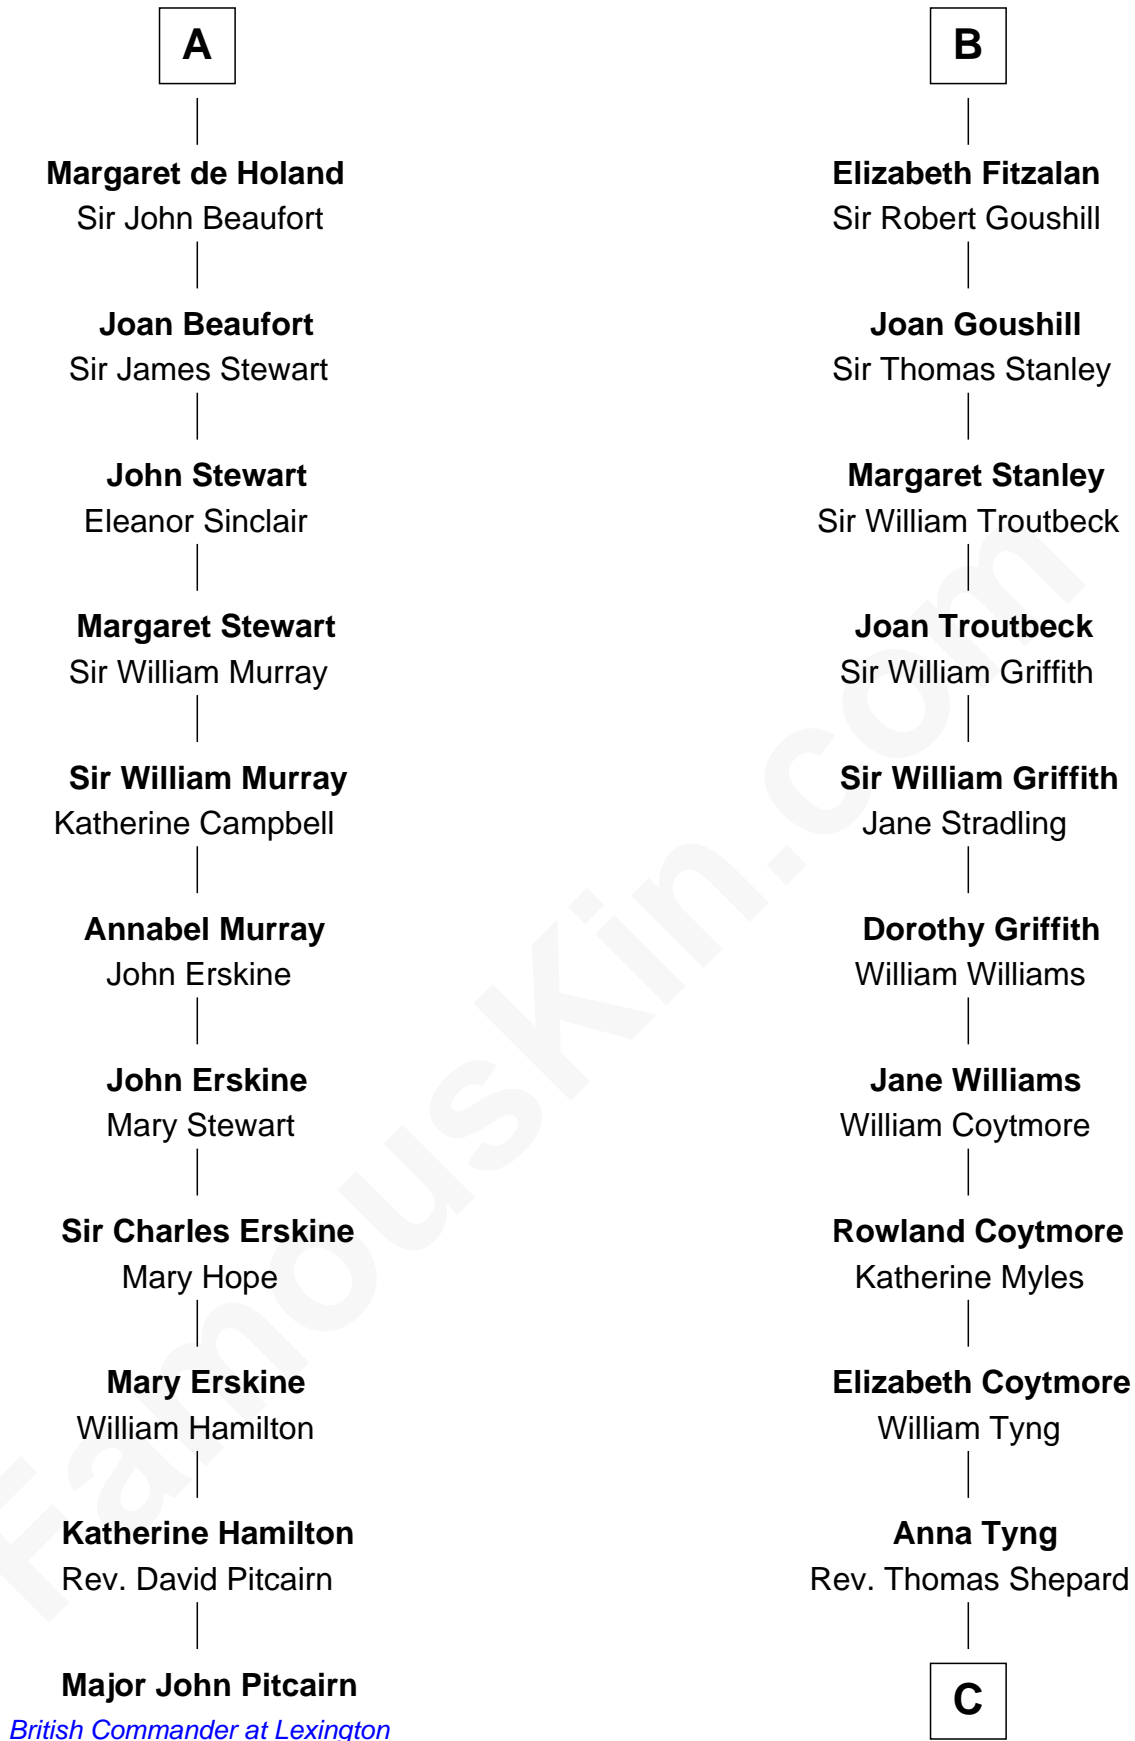

FamousKin.com

Relationship Chart of

Major John Pitcairn

British Commander at Battle of Lexington

17th cousin 3 times removed of

Abigail (Smith) Adams

First Lady of President John Adams

C

Anna Shepard

Daniel Quincy

Col John Quincy

Elizabeth Norton

Elizabeth Quincy

Rev. William Smith

Abigail (Smith) Adams

First Lady of John Adams