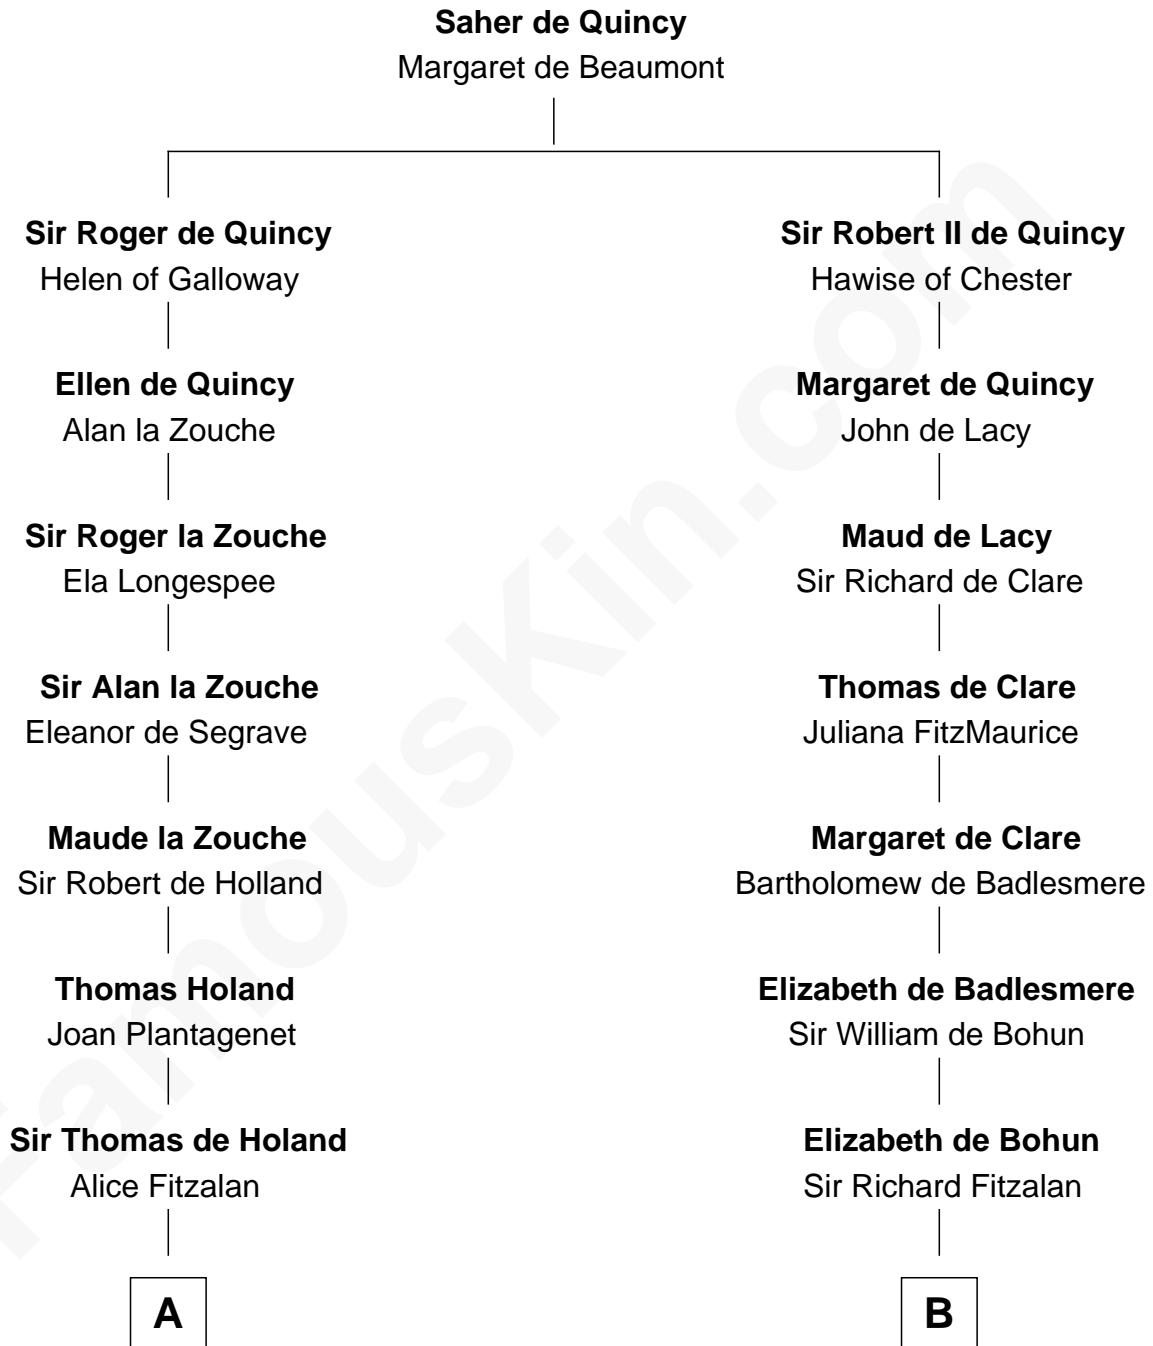

FamousKin.com

Relationship Chart of

Major John Pitcairn

British Commander at Battle of Lexington

17th cousin 3 times removed of

Abigail (Smith) Adams

First Lady of President John Adams

C

Anna Shepard

Daniel Quincy

Col John Quincy

Elizabeth Norton

Elizabeth Quincy

Rev. William Smith

Abigail (Smith) Adams

First Lady of John Adams