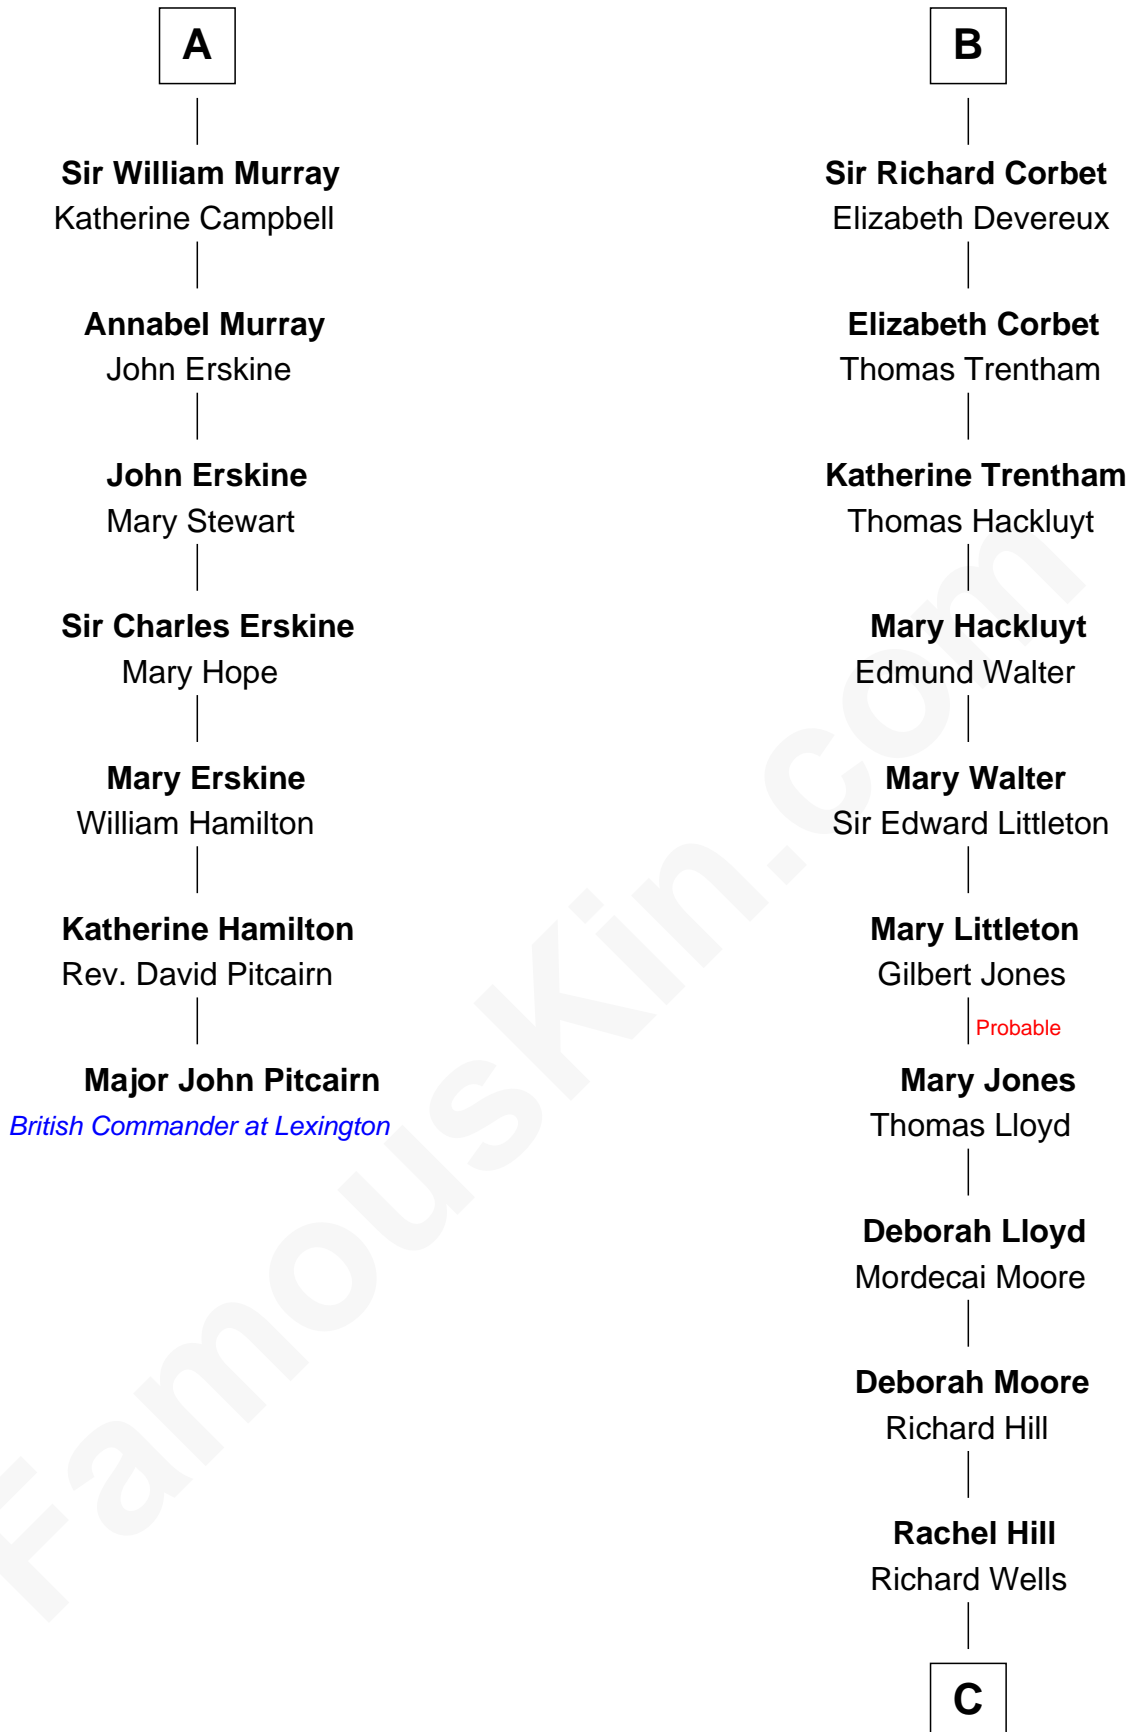

## Relationship Chart of

### Major John Pitcairn

*British Commander at Battle of Lexington*

13th cousin 8 times removed of

**Orson Welles**

*Radio, Stage, and Movie Actor*

**C**

**William Hill Wells**  
Elizabeth Dagworthy

**Henry Hill Welles**  
Mary Putnam