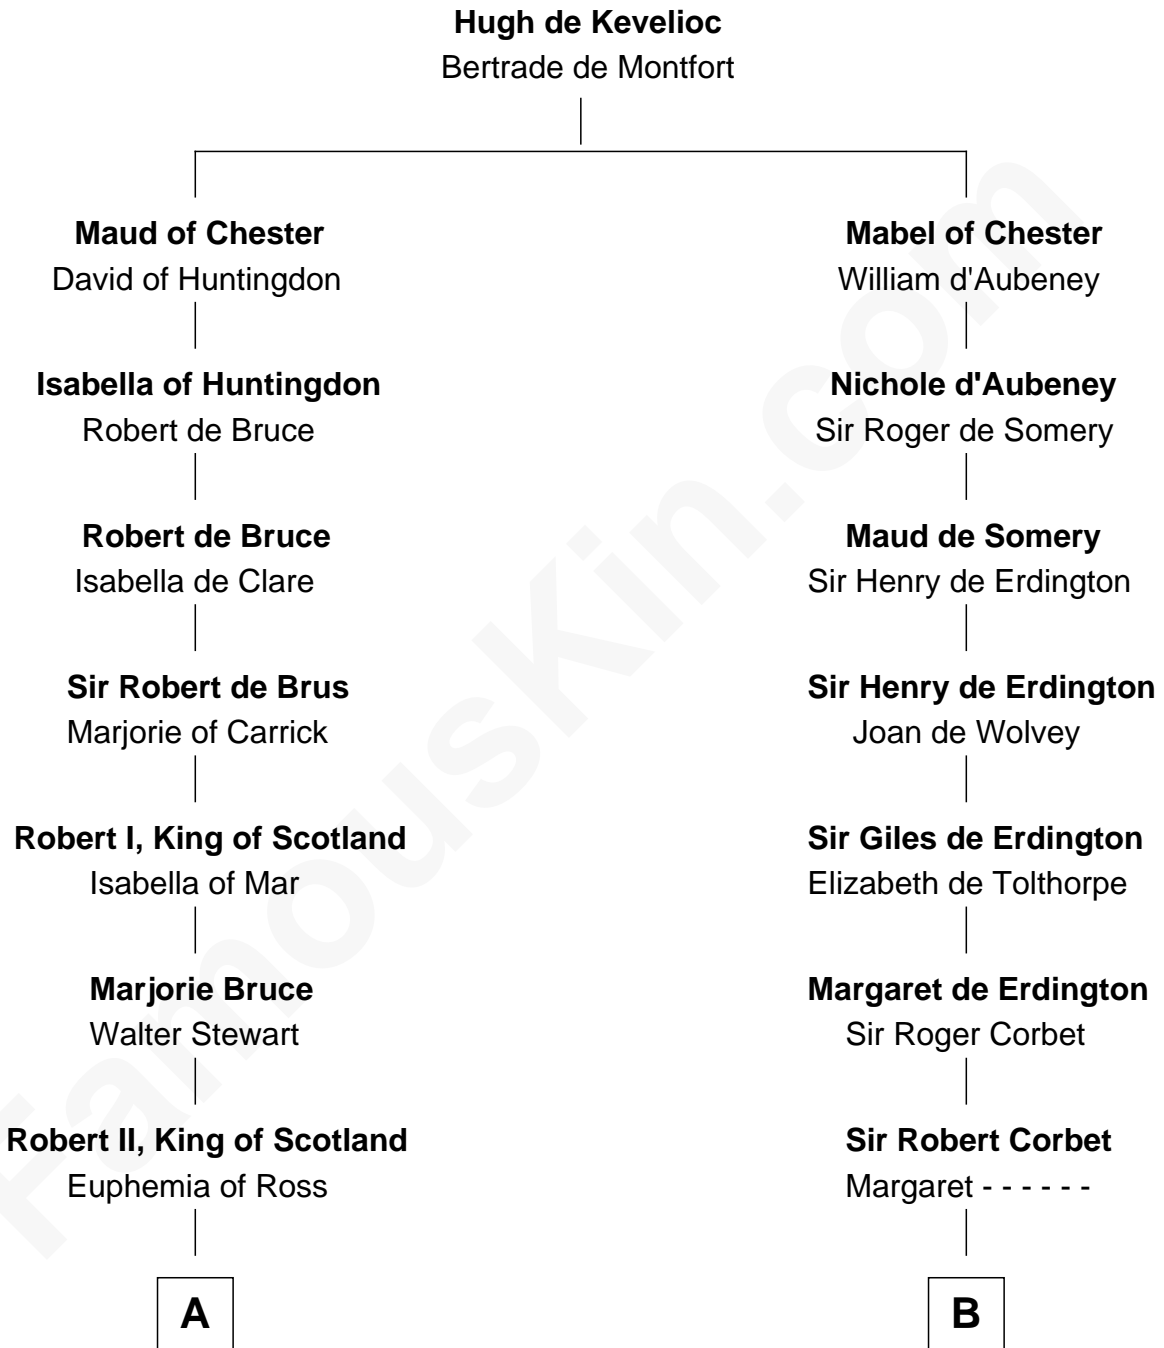

John Hancock

Signer of the Declaration of Independence