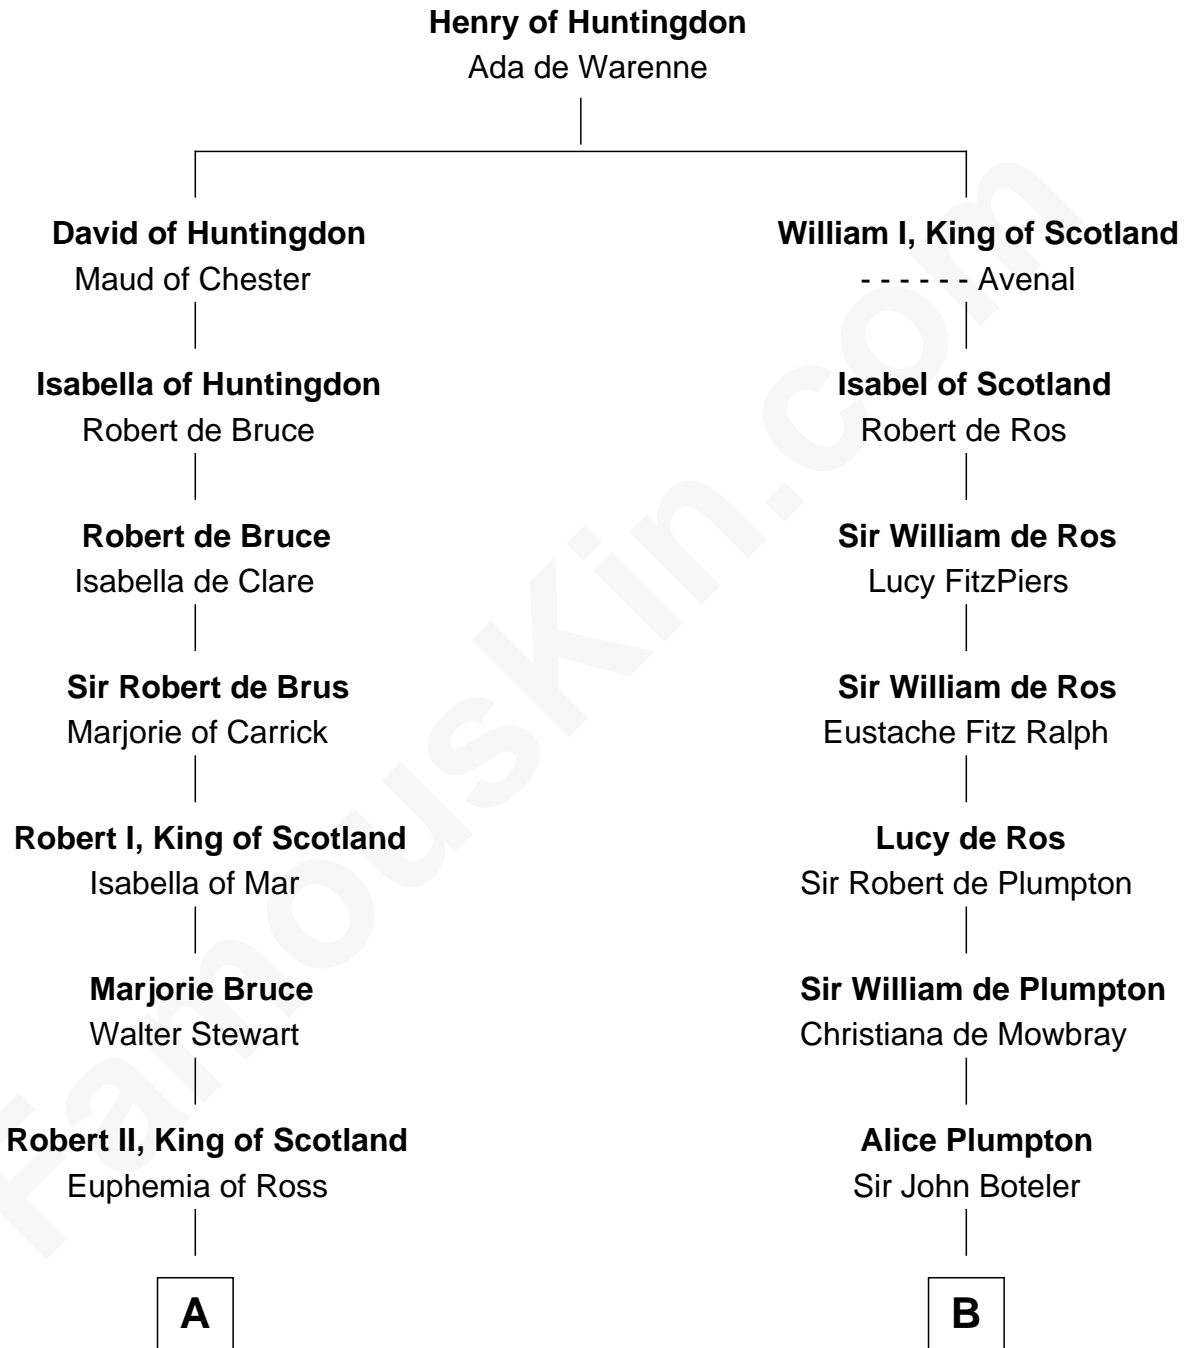

## Relationship Chart of

### Major John Pitcairn

*British Commander at Battle of Lexington*

18th cousin 1 time removed of

**John Hancock**

*Signer of the Declaration of Independence*

**C**

**Katherine Hamilton**  
Rev. David Pitcairn

**Major John Pitcairn**  
*British Commander at Lexington*

**D**

**Elizabeth Clarke**  
John Hancock

**Rev. John Hancock**  
Mary Hawke

**John Hancock**  
*Signer of Declaration of Independence*

FamousKin.com