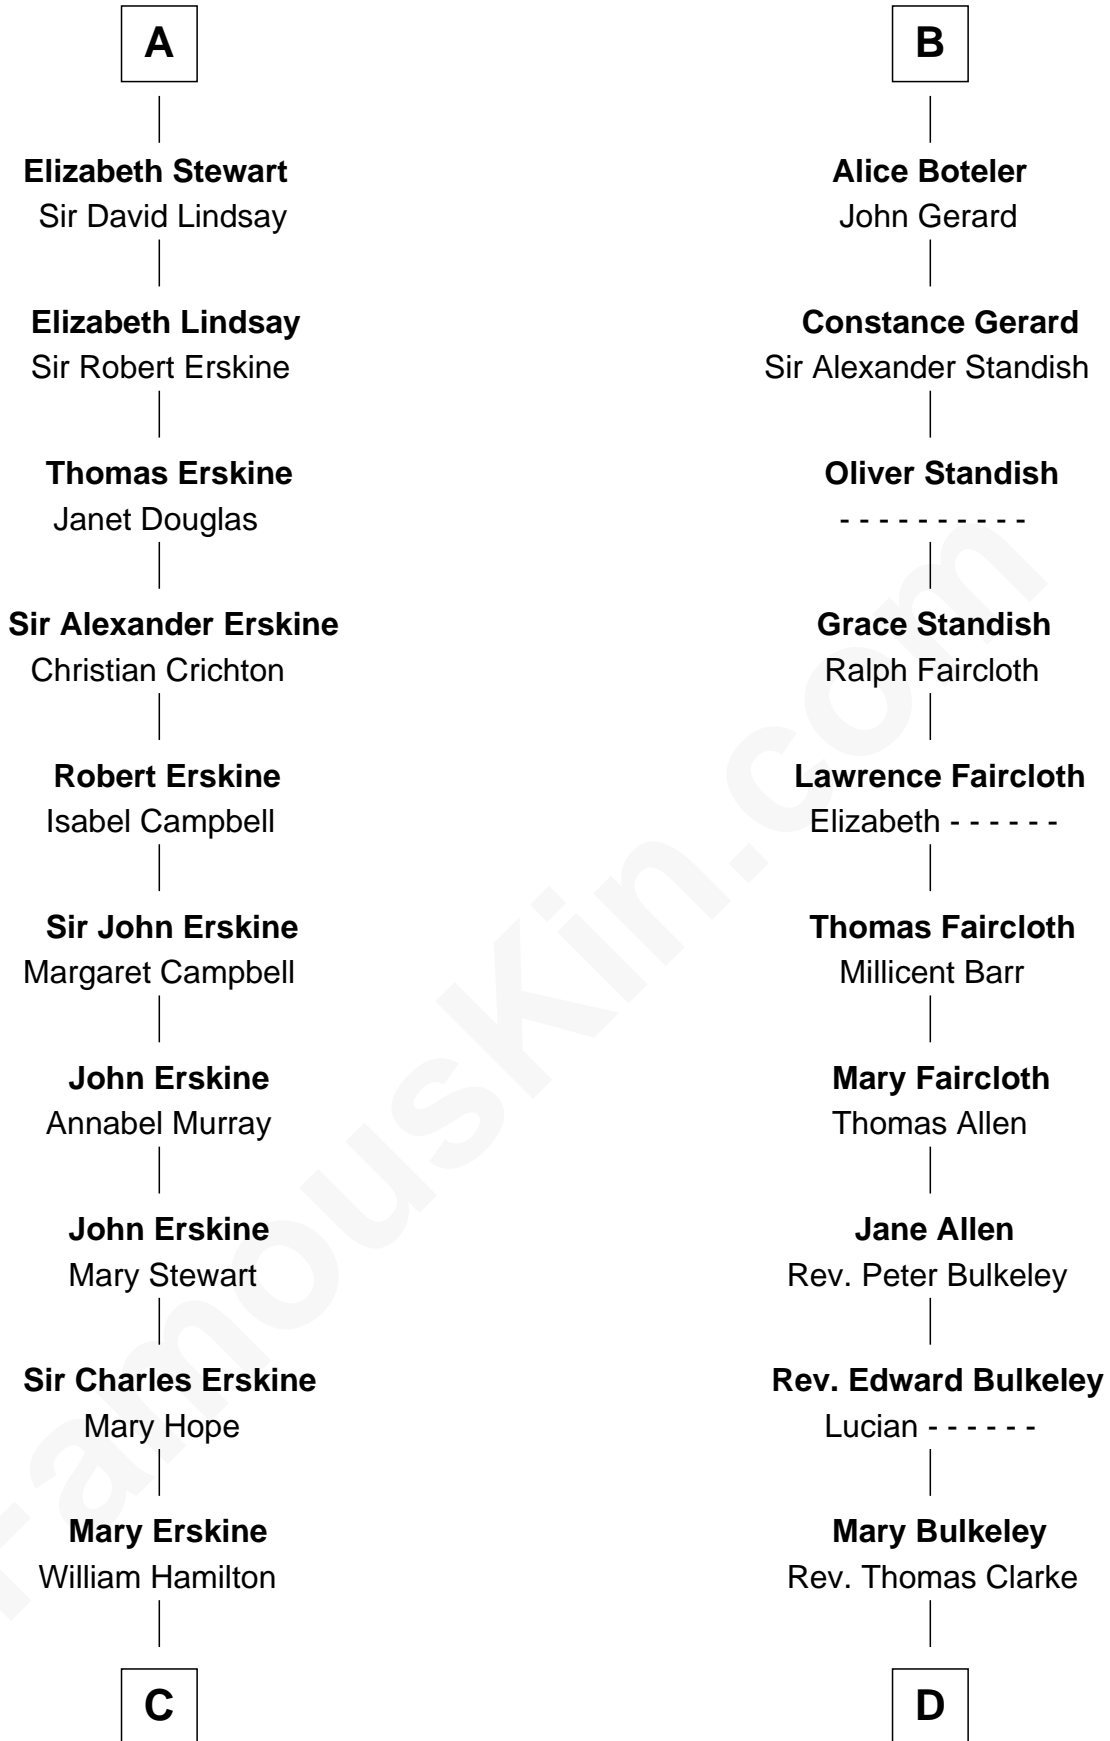

## Relationship Chart of

### Major John Pitcairn

*British Commander at Battle of Lexington*

18th cousin 1 time removed of

**John Hancock**

*Signer of the Declaration of Independence*

**C**

**Katherine Hamilton**  
Rev. David Pitcairn

**Major John Pitcairn**  
*British Commander at Lexington*

**D**

**Elizabeth Clarke**  
John Hancock

**Rev. John Hancock**  
Mary Hawke

**John Hancock**  
*Signer of Declaration of Independence*

FamousKin.com