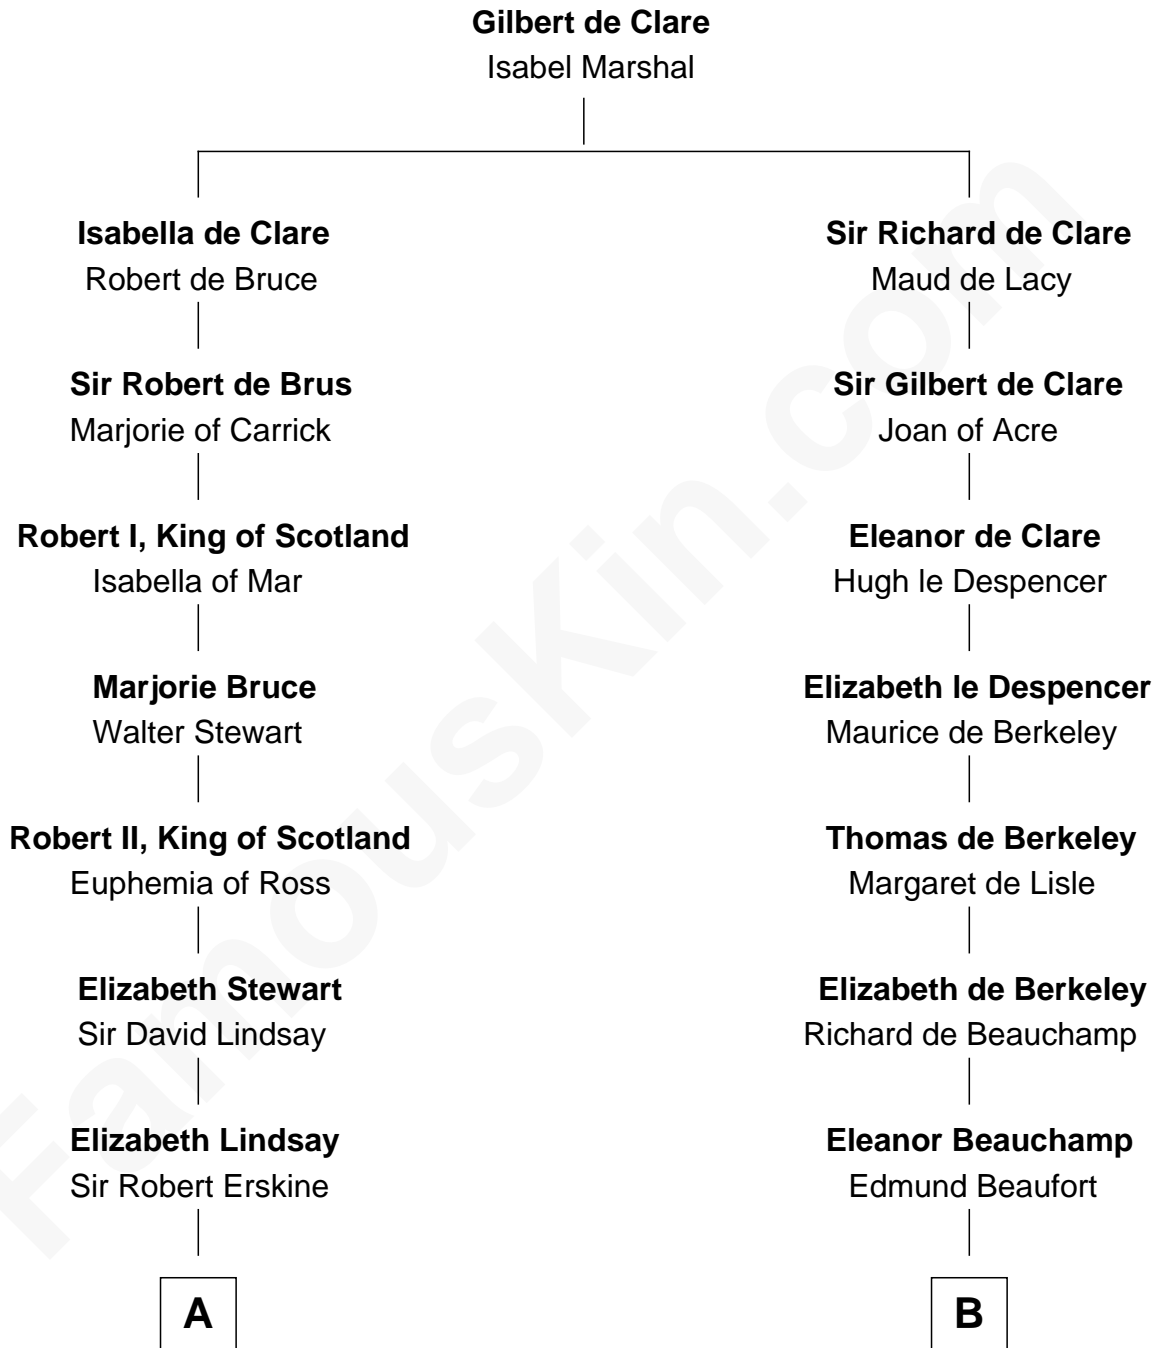

FamousKin.com

Relationship Chart of

Major John Pitcairn

British Commander at Battle of Lexington

16th cousin 3 times removed of

Charles Darwin
Theory of Evolution

C

Mary Howard
Erasmus Darwin

Dr. Robert Waring Darwin
Susanna Wedgwood

Charles Darwin
Theory of Evolution

FamousKin.com