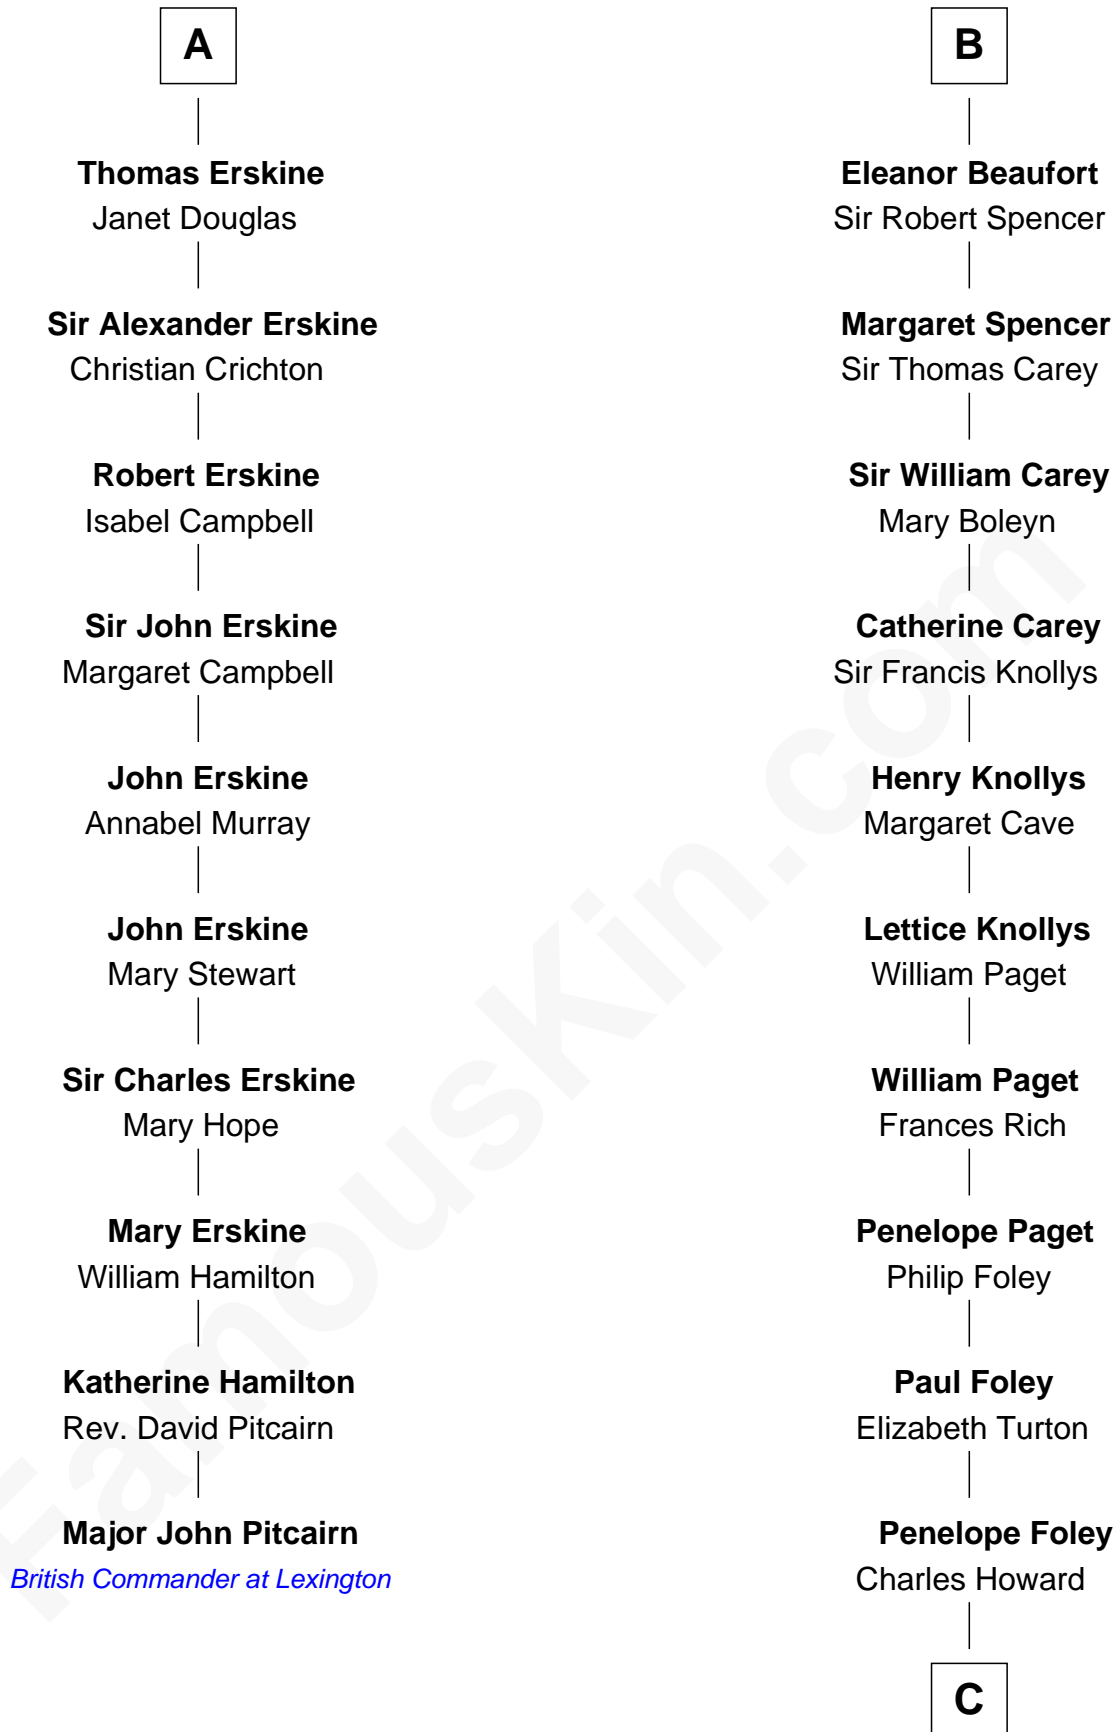

FamousKin.com

Relationship Chart of

Major John Pitcairn

British Commander at Battle of Lexington

16th cousin 3 times removed of

Charles Darwin
Theory of Evolution

C

Mary Howard
Erasmus Darwin

Dr. Robert Waring Darwin
Susanna Wedgwood

Charles Darwin
Theory of Evolution

FamousKin.com