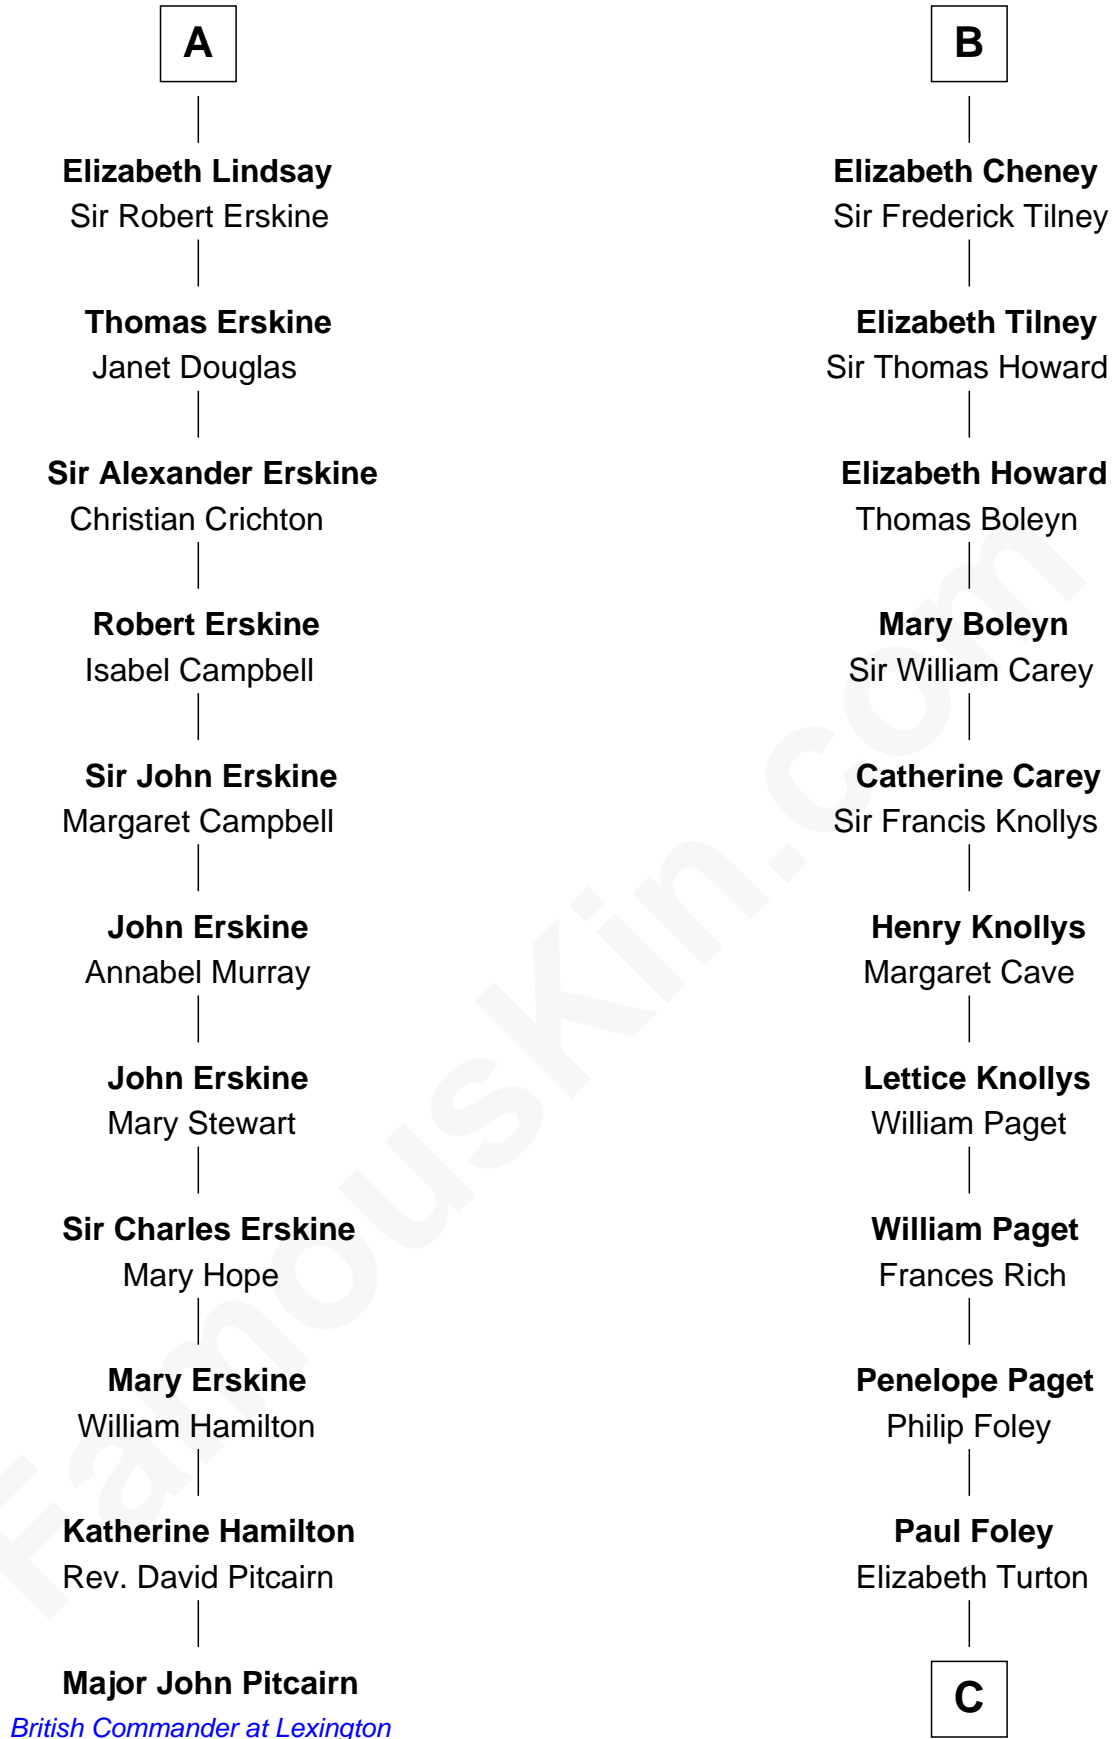

FamousKin.com

Relationship Chart of

Major John Pitcairn

British Commander at Battle of Lexington

17th cousin 3 times removed of

Charles Darwin

Theory of Evolution

David of Huntingdon

Maud of Chester

C

Penelope Foley
Charles Howard

Mary Howard
Erasmus Darwin

Dr. Robert Waring Darwin
Susanna Wedgwood

Charles Darwin
Theory of Evolution

FamousKin.com