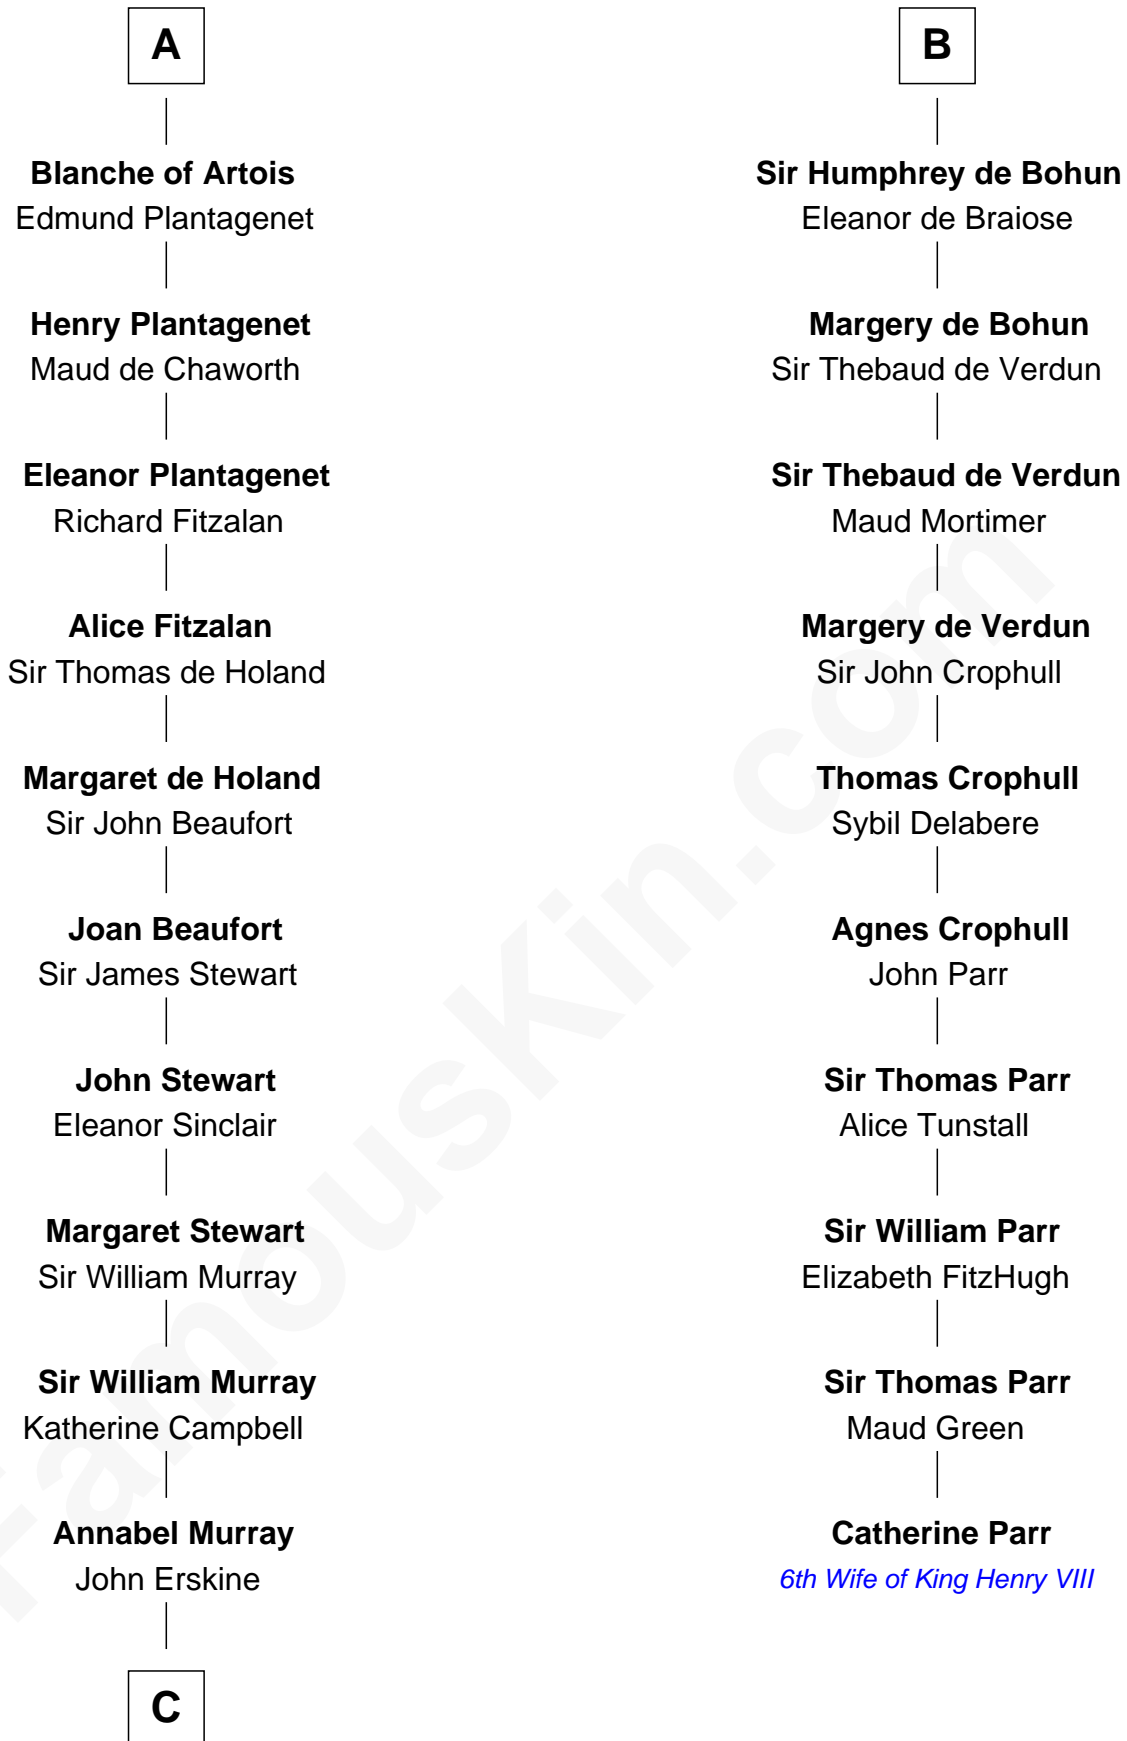

FamousKin.com

Relationship Chart of

Major John Pitcairn

British Commander at Battle of Lexington

16th cousin 5 times removed of

Catherine Parr

6th Wife of King Henry VIII

Yaroslav I the Wise

Ingegerd Olofsdotter

C

John Erskine

Mary Stewart

Sir Charles Erskine

Mary Hope

Mary Erskine

William Hamilton