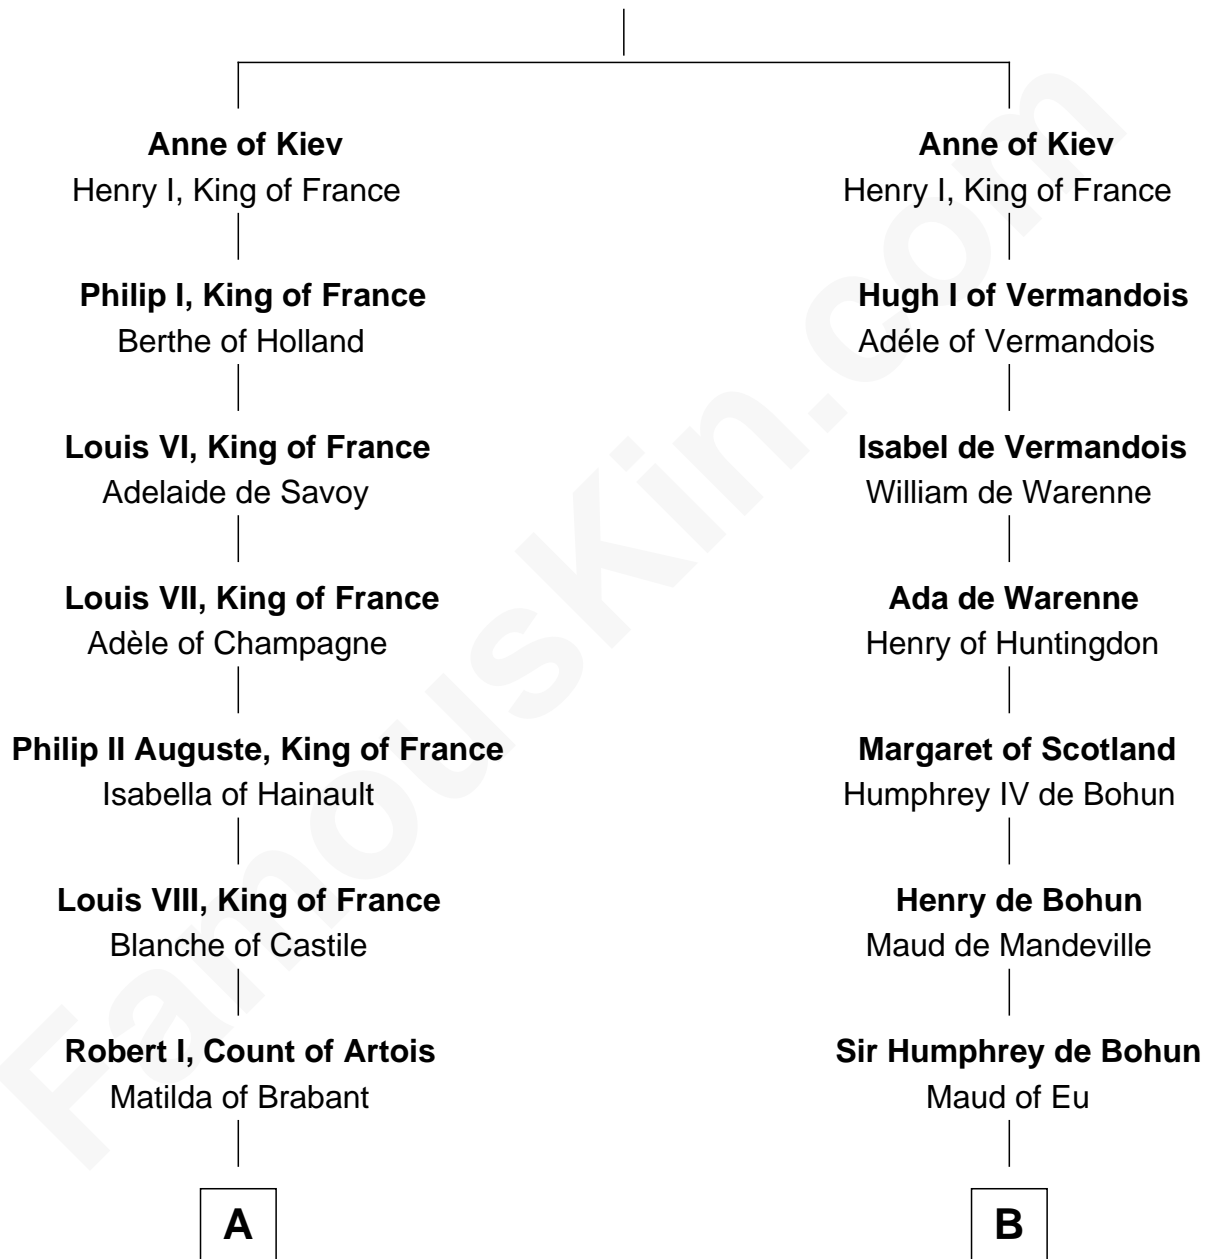

FamousKin.com

Relationship Chart of

Major John Pitcairn

British Commander at Battle of Lexington

16th cousin 5 times removed of

Catherine Parr

6th Wife of King Henry VIII

Yaroslav I the Wise

Ingegerd Olofsdotter

C

John Erskine

Mary Stewart

Sir Charles Erskine

Mary Hope

Mary Erskine

William Hamilton