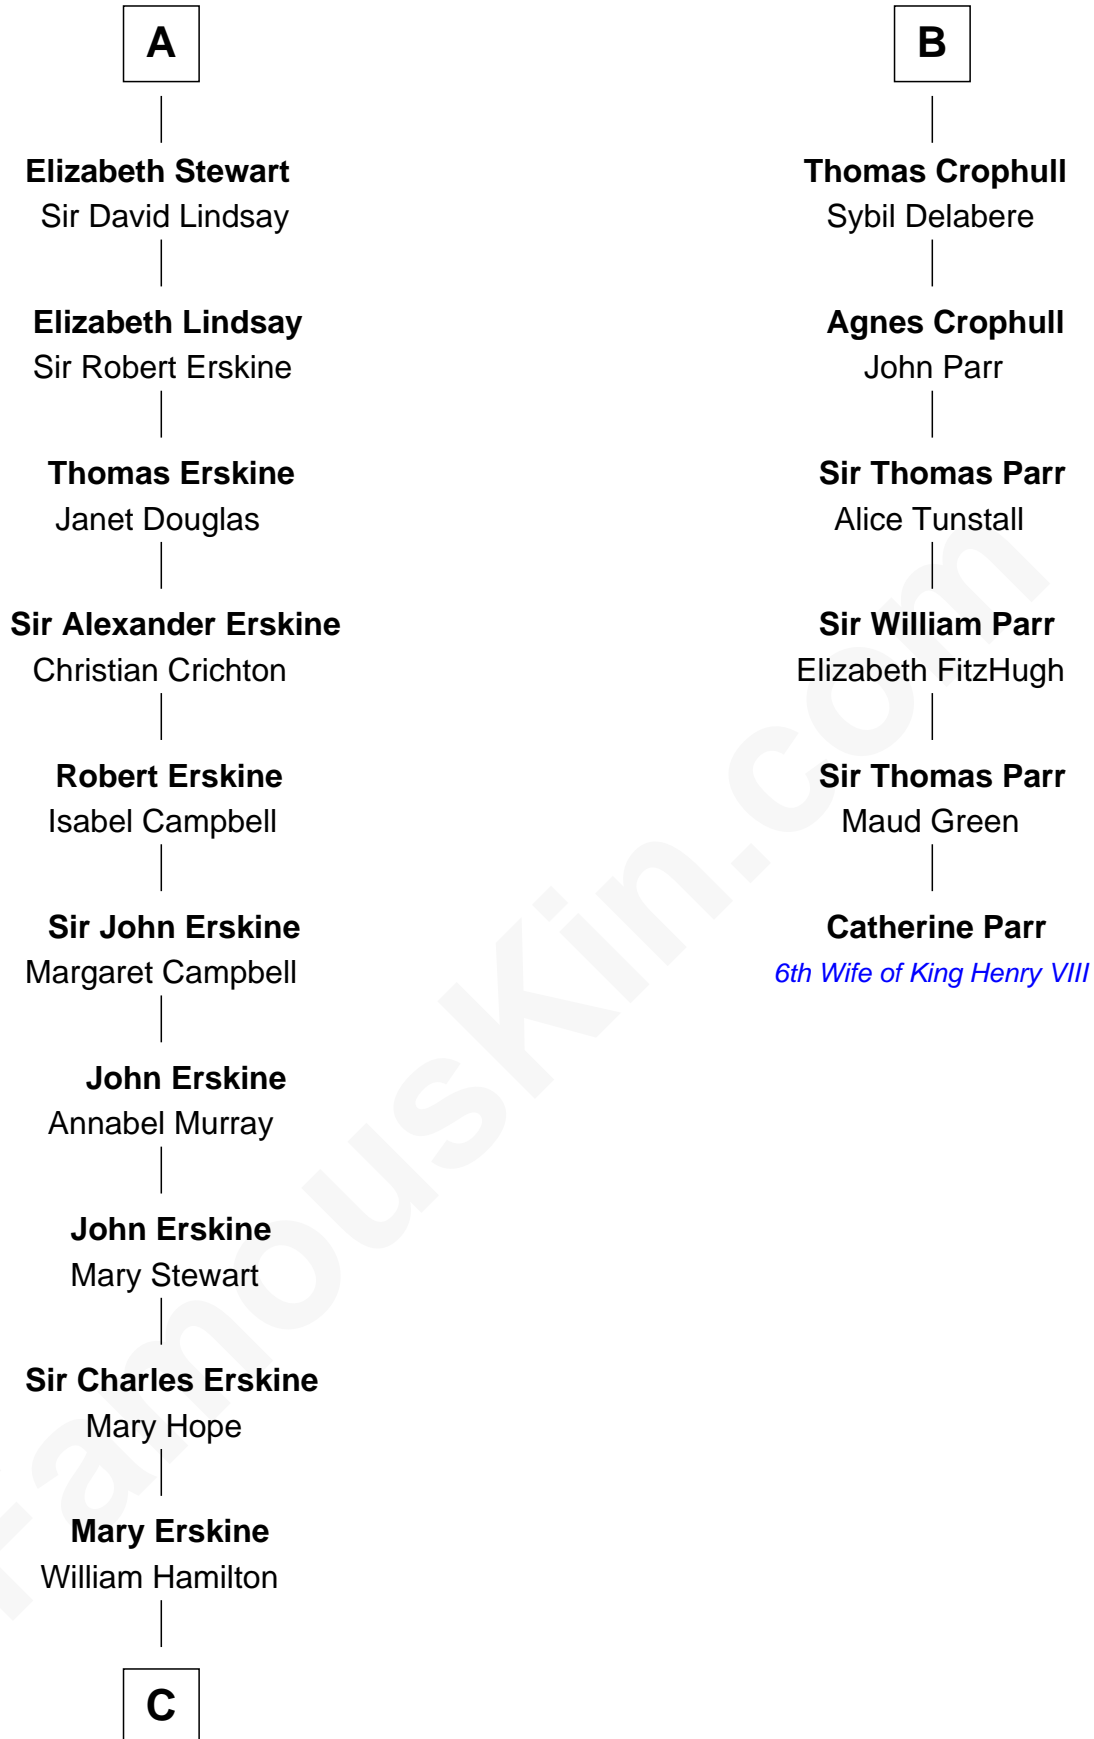

## Relationship Chart of

### Major John Pitcairn

*British Commander at Battle of Lexington*

12th cousin 6 times removed of

**Catherine Parr**

*6th Wife of King Henry VIII*

**C**

—  
**Katherine Hamilton**

Rev. David Pitcairn