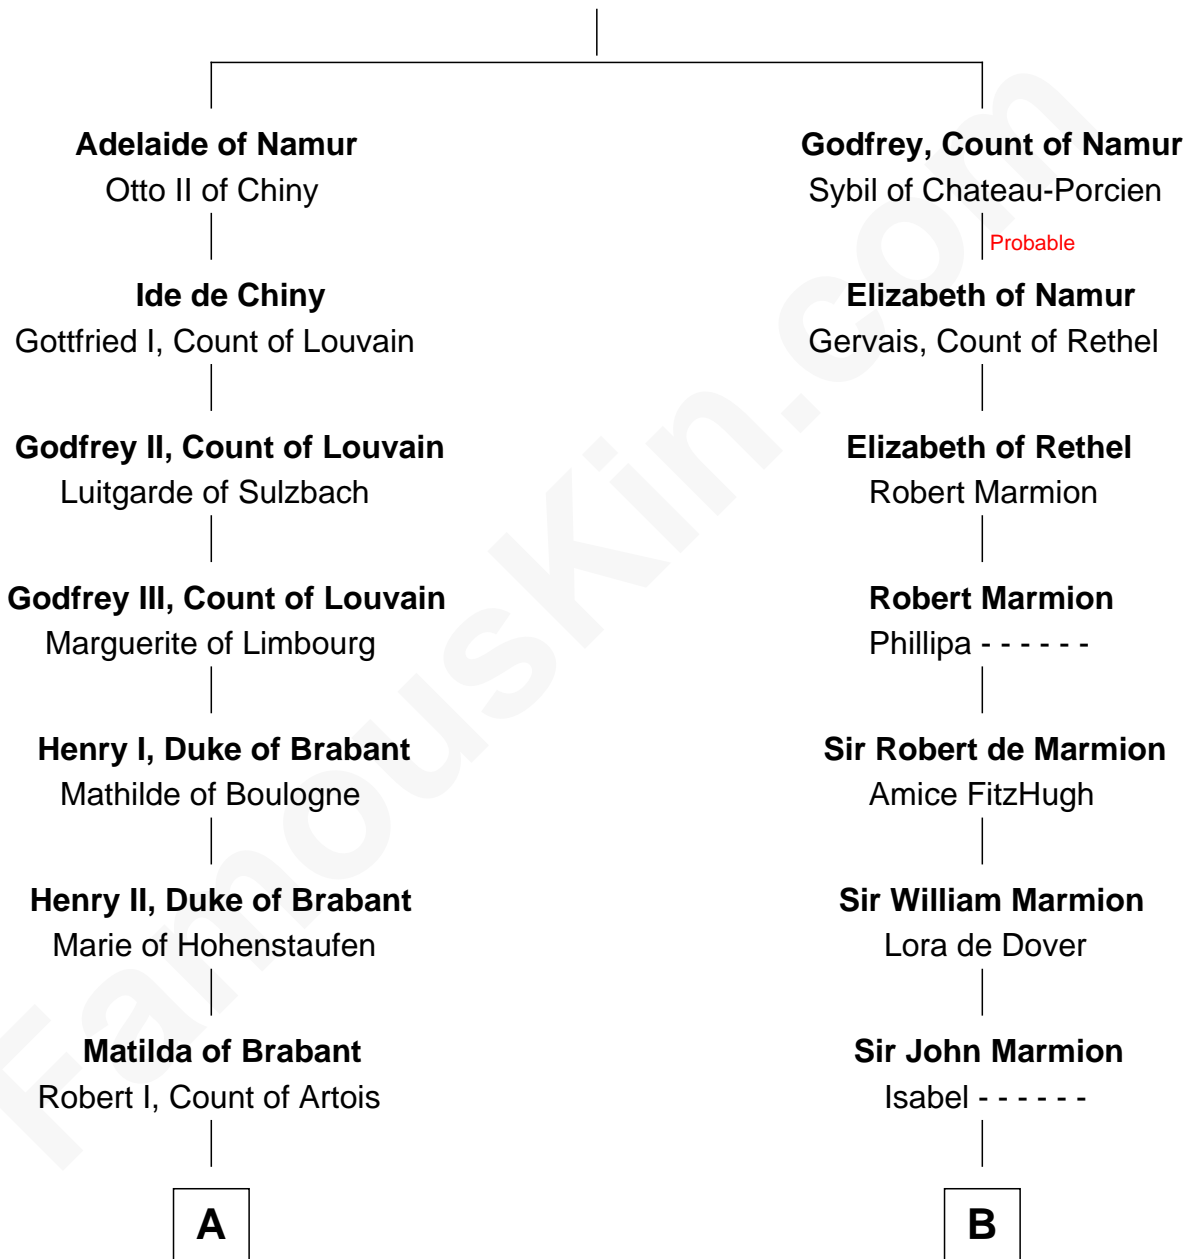

## Relationship Chart of

### Major John Pitcairn

*British Commander at Battle of Lexington*

15th cousin 6 times removed of

**Catherine Parr**

*6th Wife of King Henry VIII*

**Albert III, Count of Namur**

Ida of Saxony

**C**

John Erskine

Mary Stewart

Sir Charles Erskine

Mary Hope

Mary Erskine

William Hamilton

Katherine Hamilton

Rev. David Pitcairn

Major John Pitcairn

*British Commander at Lexington*