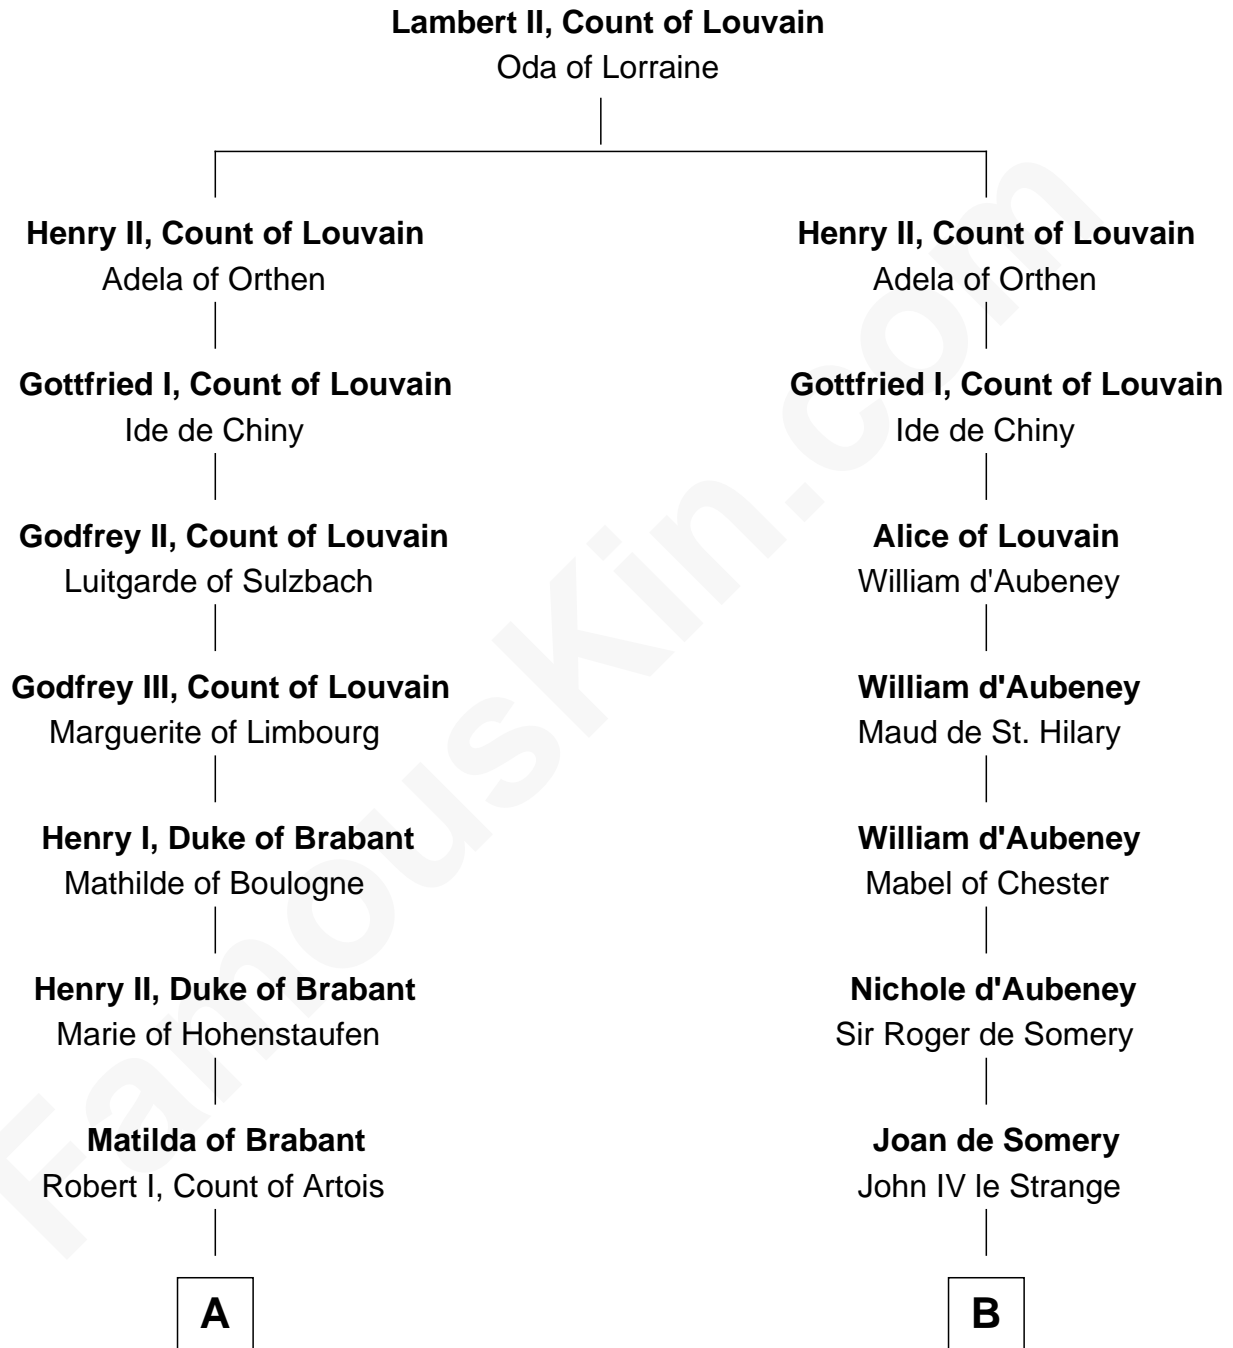

FamousKin.com

Relationship Chart of

Major John Pitcairn

British Commander at Battle of Lexington

16th cousin 5 times removed of

Catherine Parr

6th Wife of King Henry VIII

C

John Erskine

Mary Stewart

Sir Charles Erskine

Mary Hope

Mary Erskine

William Hamilton

Katherine Hamilton

Rev. David Pitcairn

Major John Pitcairn

British Commander at Lexington

FamousKin.com