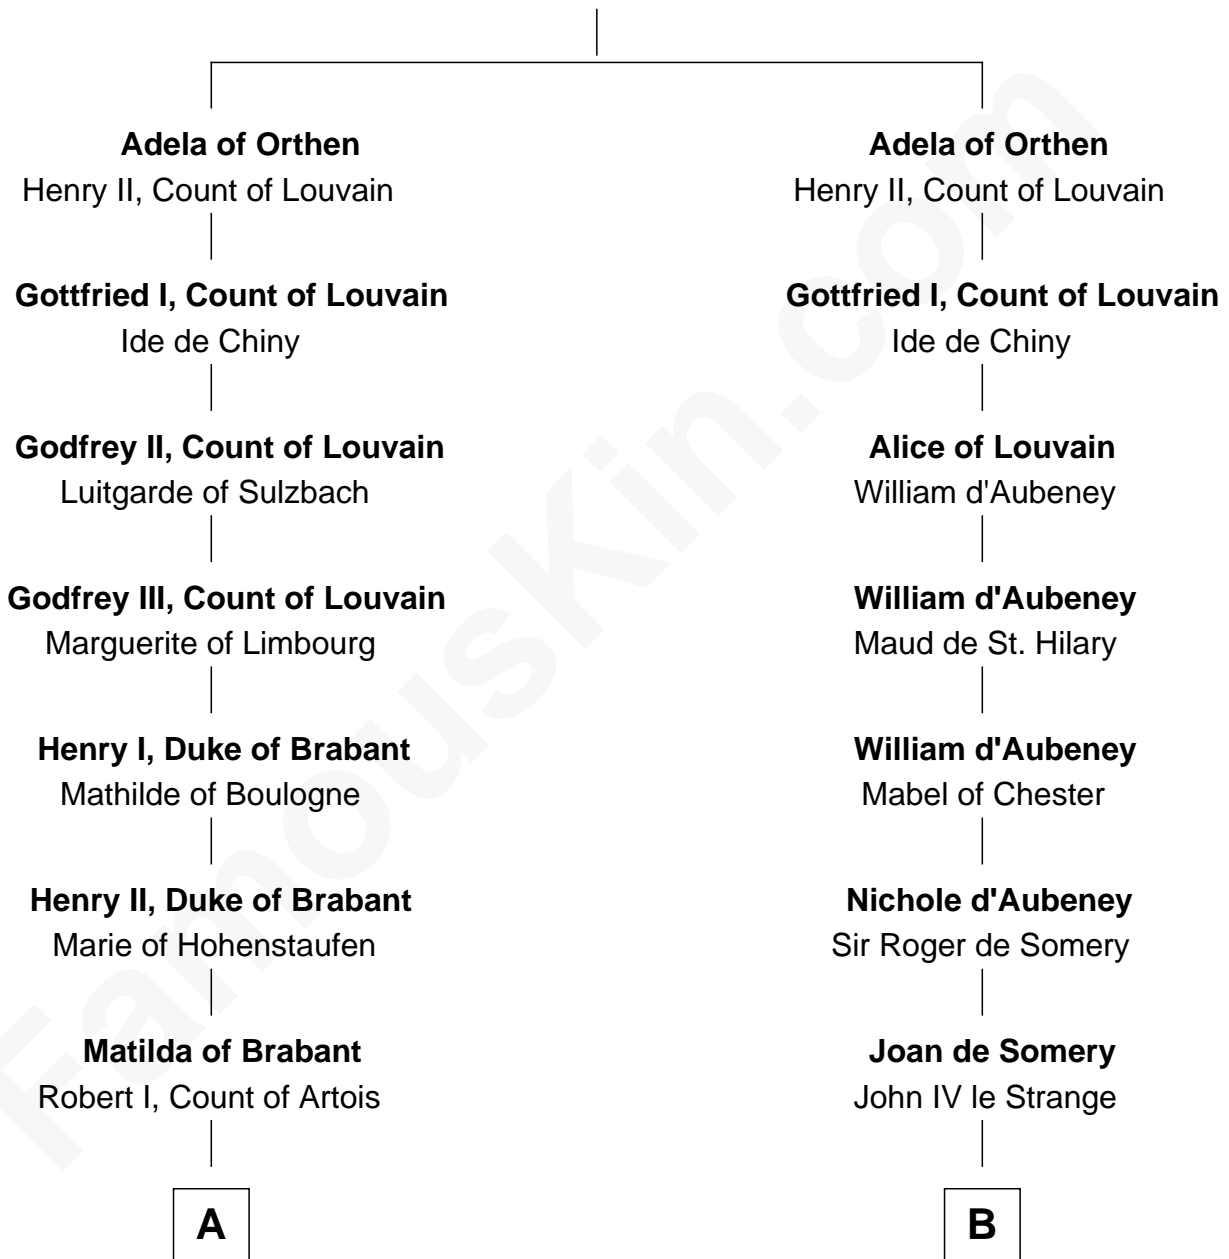

FamousKin.com

Relationship Chart of

Major John Pitcairn

British Commander at Battle of Lexington

16th cousin 5 times removed of

Catherine Parr

6th Wife of King Henry VIII

Everard, Count of Orthen

C

John Erskine

Mary Stewart

Sir Charles Erskine

Mary Hope

Mary Erskine

William Hamilton

Katherine Hamilton

Rev. David Pitcairn

Major John Pitcairn

British Commander at Lexington

FamousKin.com