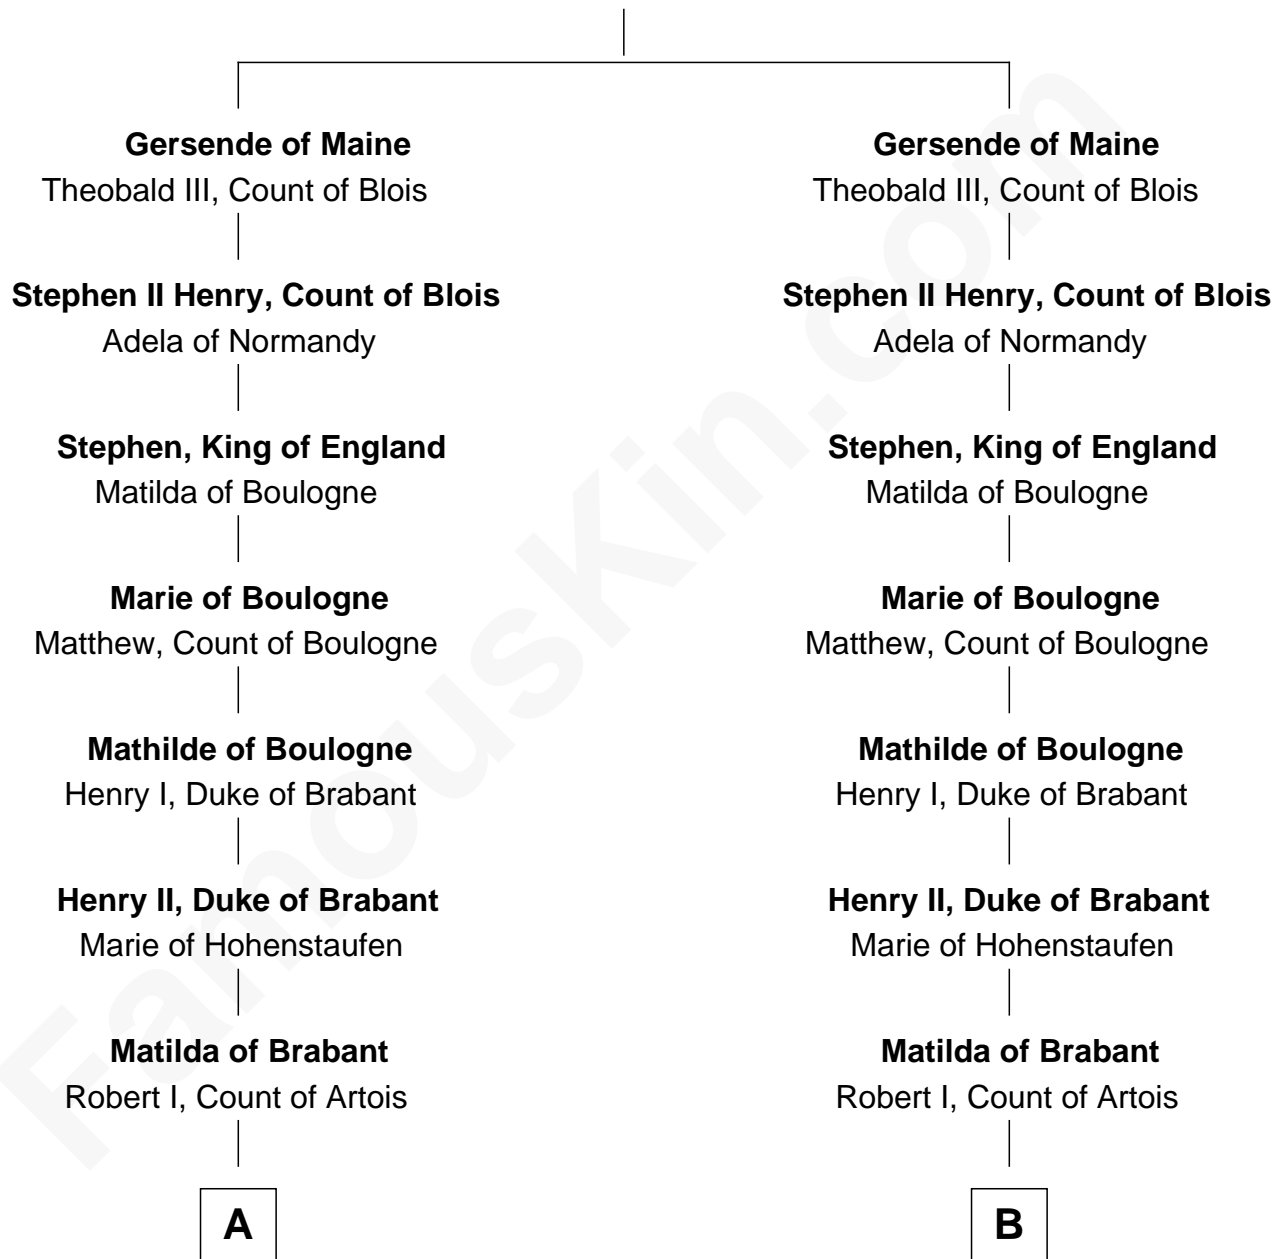

FamousKin.com

Relationship Chart of

Major John Pitcairn

British Commander at Battle of Lexington

17th cousin 4 times removed of

Catherine Parr

6th Wife of King Henry VIII

Herbert I, Count of Maine

C

John Erskine

Mary Stewart

Sir Charles Erskine

Mary Hope

Mary Erskine

William Hamilton

Katherine Hamilton