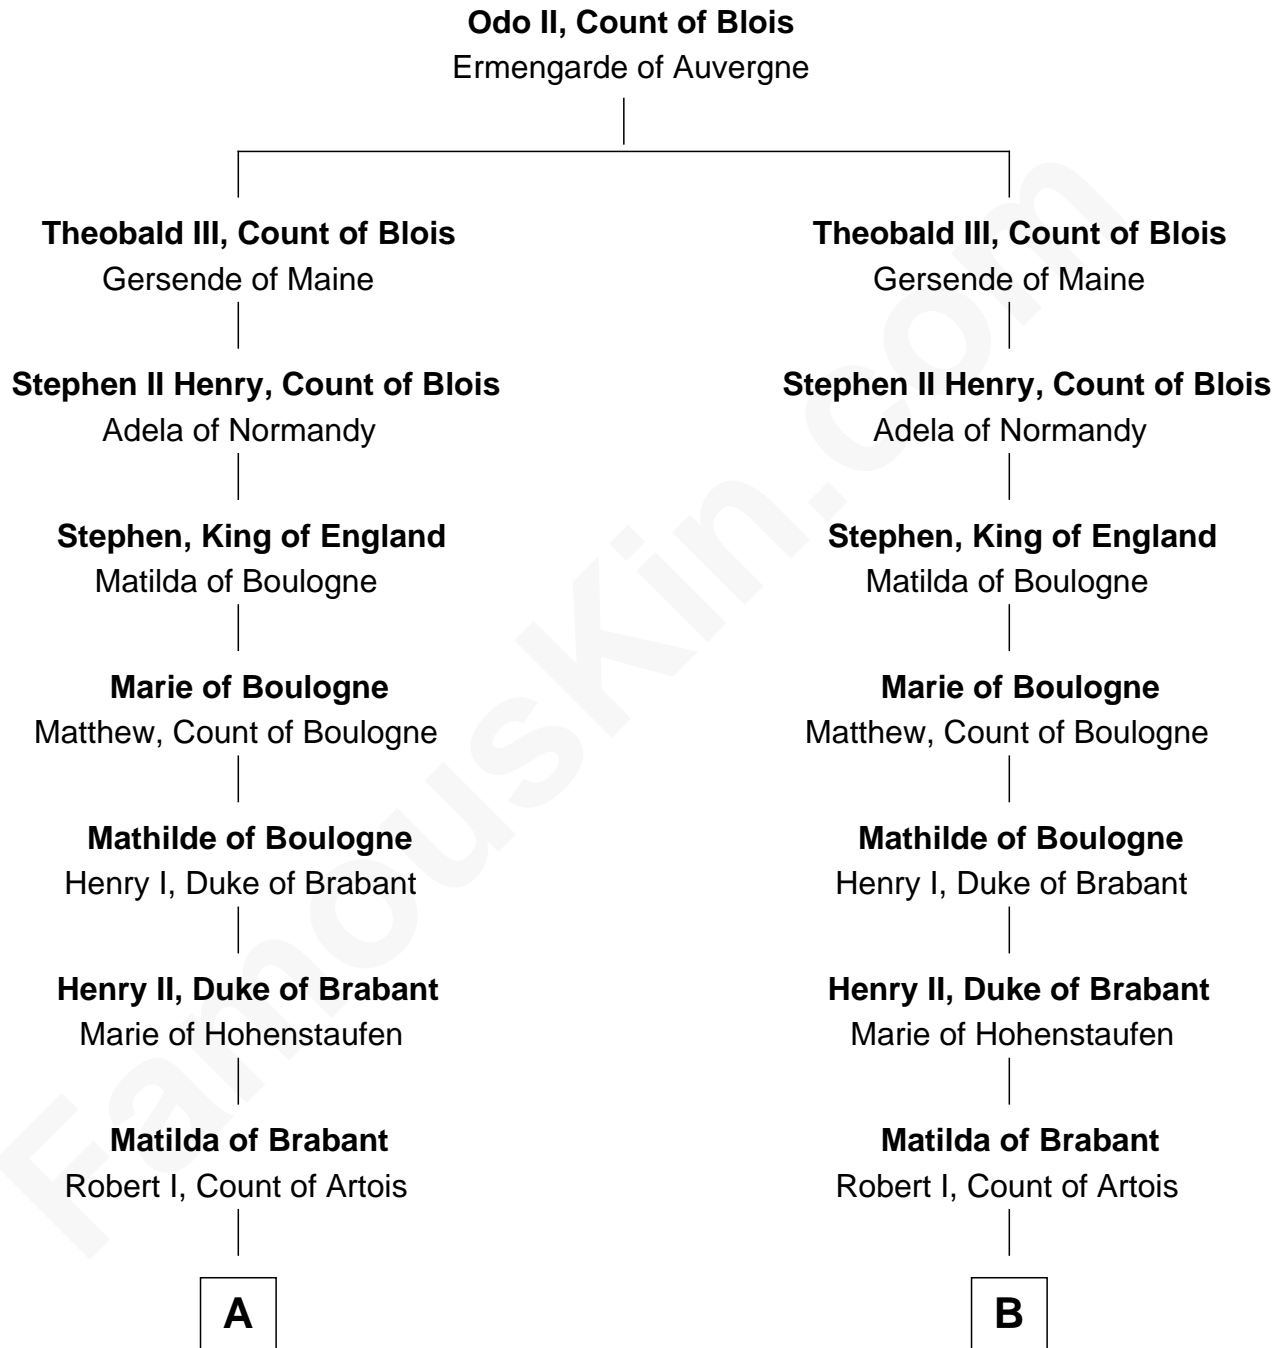

FamousKin.com

Relationship Chart of

Major John Pitcairn

British Commander at Battle of Lexington

17th cousin 4 times removed of

Catherine Parr

6th Wife of King Henry VIII

C

John Erskine

Mary Stewart

Sir Charles Erskine

Mary Hope

Mary Erskine

William Hamilton

Katherine Hamilton

Rev. David Pitcairn

Major John Pitcairn

British Commander at Lexington

FamousKin.com