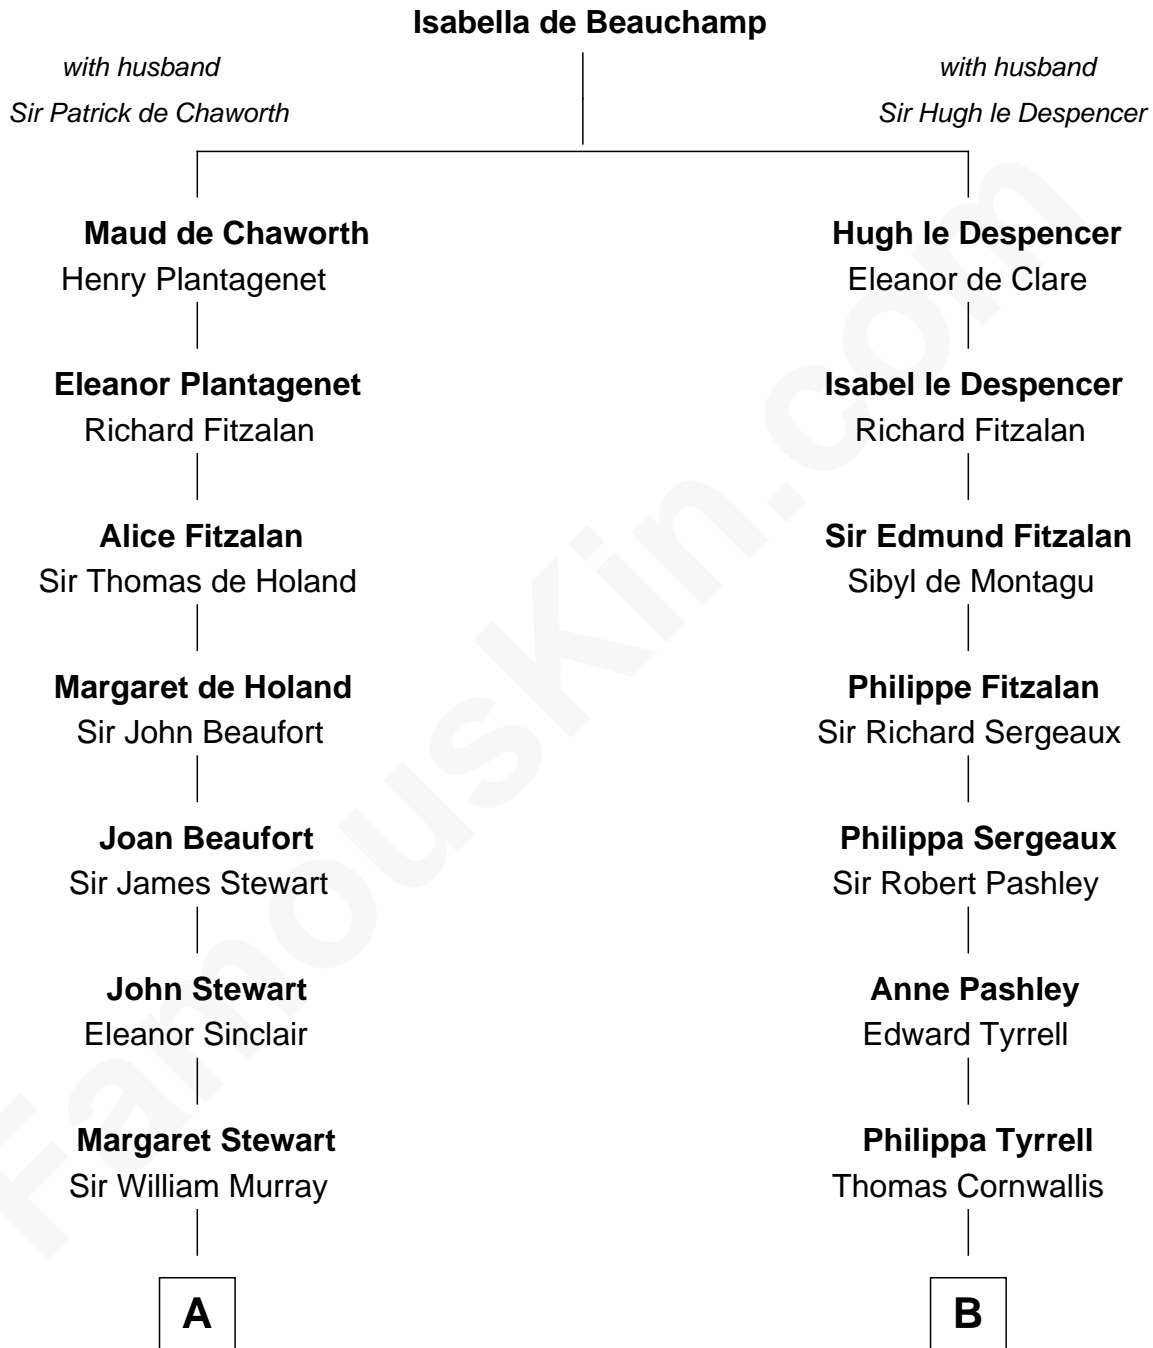

FamousKin.com

Relationship Chart of

Major John Pitcairn

British Commander at Battle of Lexington

13th cousin 6 times removed of

General James Longstreet

Confederate Army - U.S. Civil War

C

—
Hannah FitzRandolph

William Longstreet

—
James Longstreet

Mary Anna Dent

—
General James Longstreet

Confederate Army - U.S. Civil War

FamousKin.com