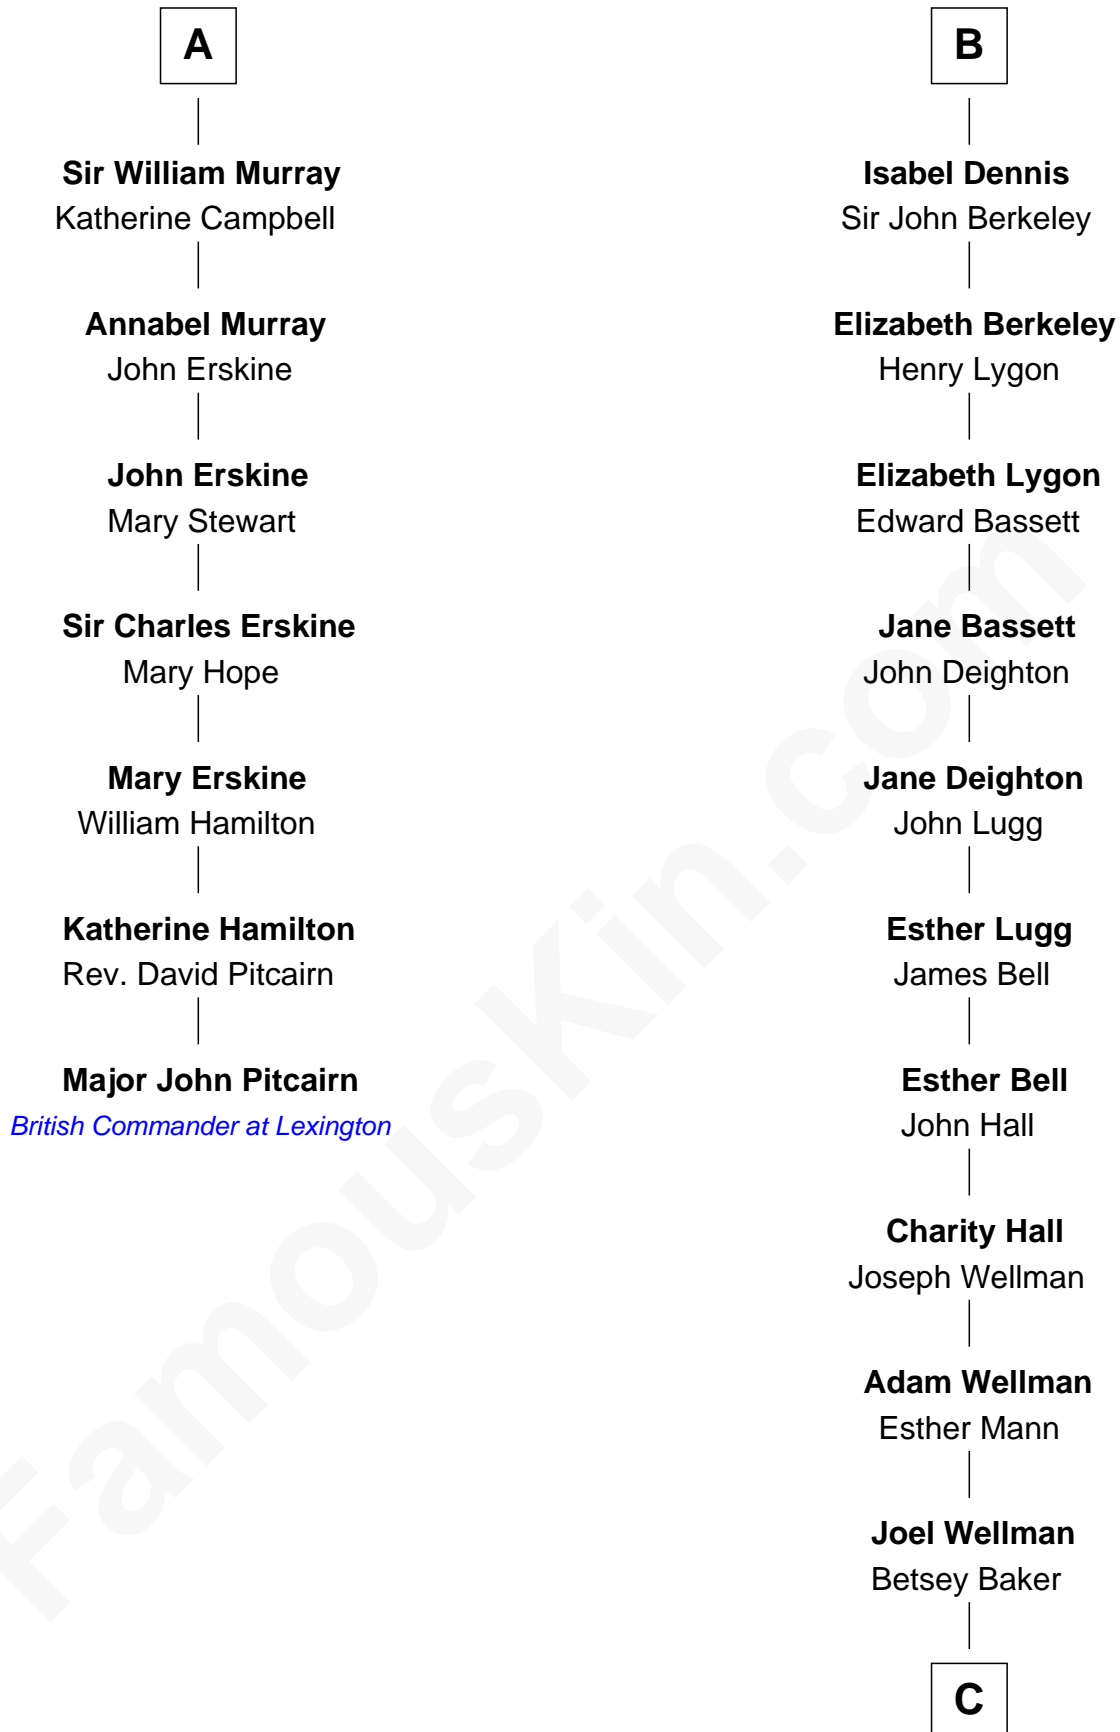

## Relationship Chart of

### Major John Pitcairn

*British Commander at Battle of Lexington*

13th cousin 6 times removed of

**Jack London**

*Author of "The Call of the Wild"*

C

Marshall Daniel Wellman

Eleanor Garrett Jones