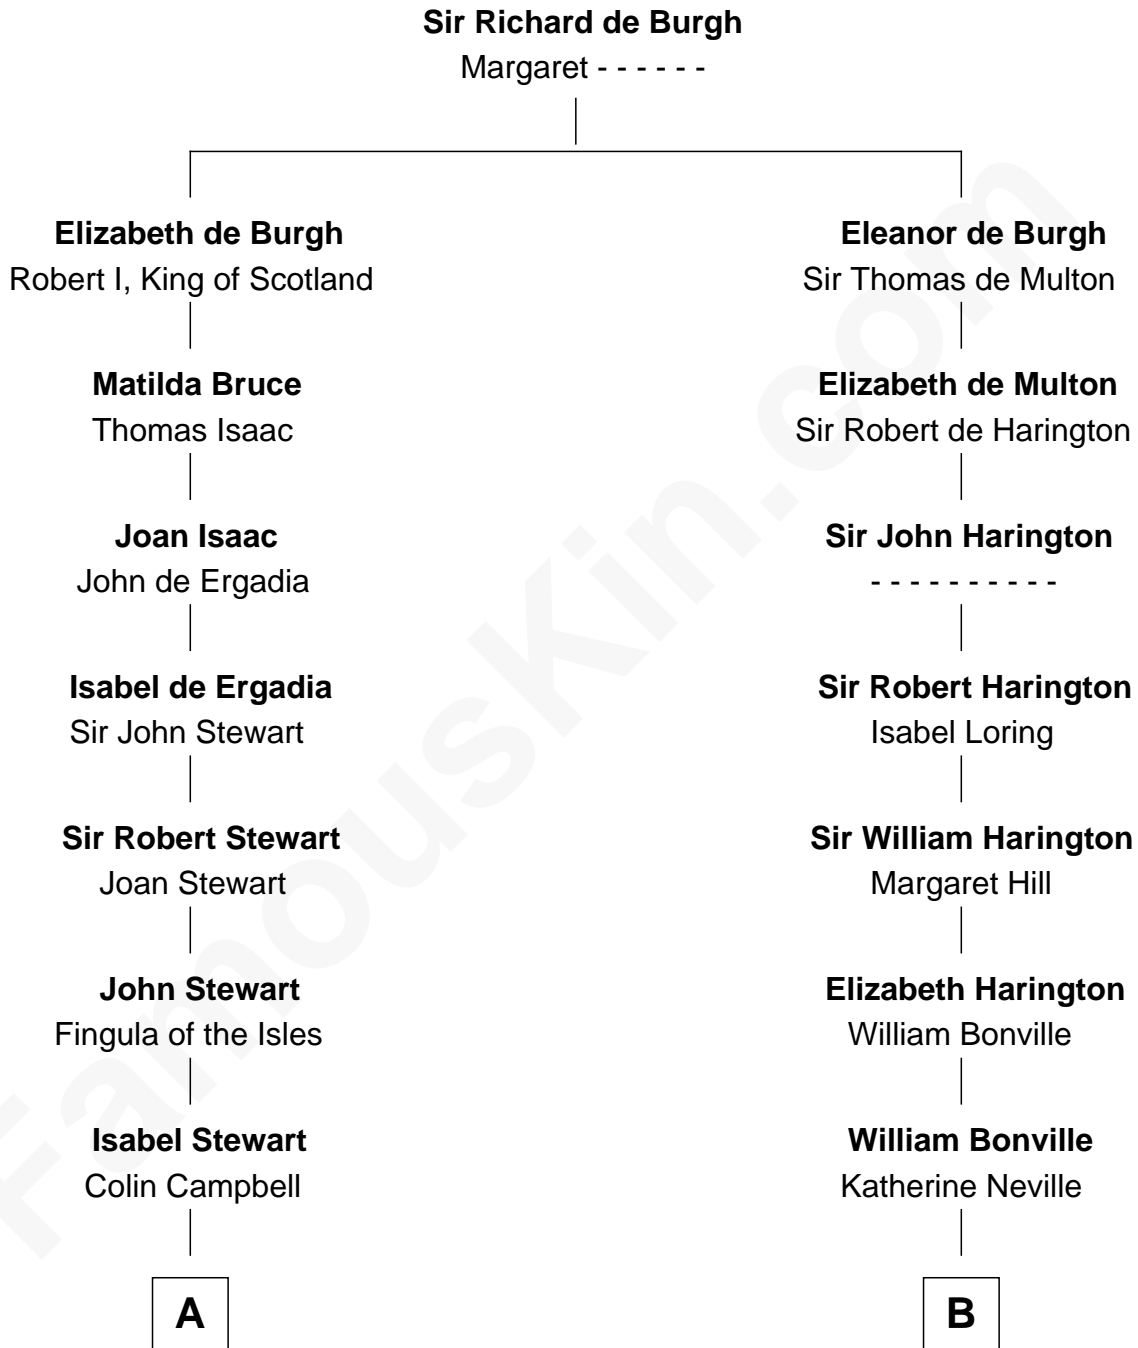

## Relationship Chart of

### Major John Pitcairn

*British Commander at Battle of Lexington*

14th cousin 6 times removed of

**John Kerry**

*68th U.S. Secretary of State*

**C**

**Robert Charles Winthrop**

Elizabeth Mason

**Margaret Tyndal Winthrop**

James Grant Forbes

**Rosemary Isabel Forbes**

Richard John Kerry

**John Kerry**

*68th U.S. Secretary of State*

FamousKin.com