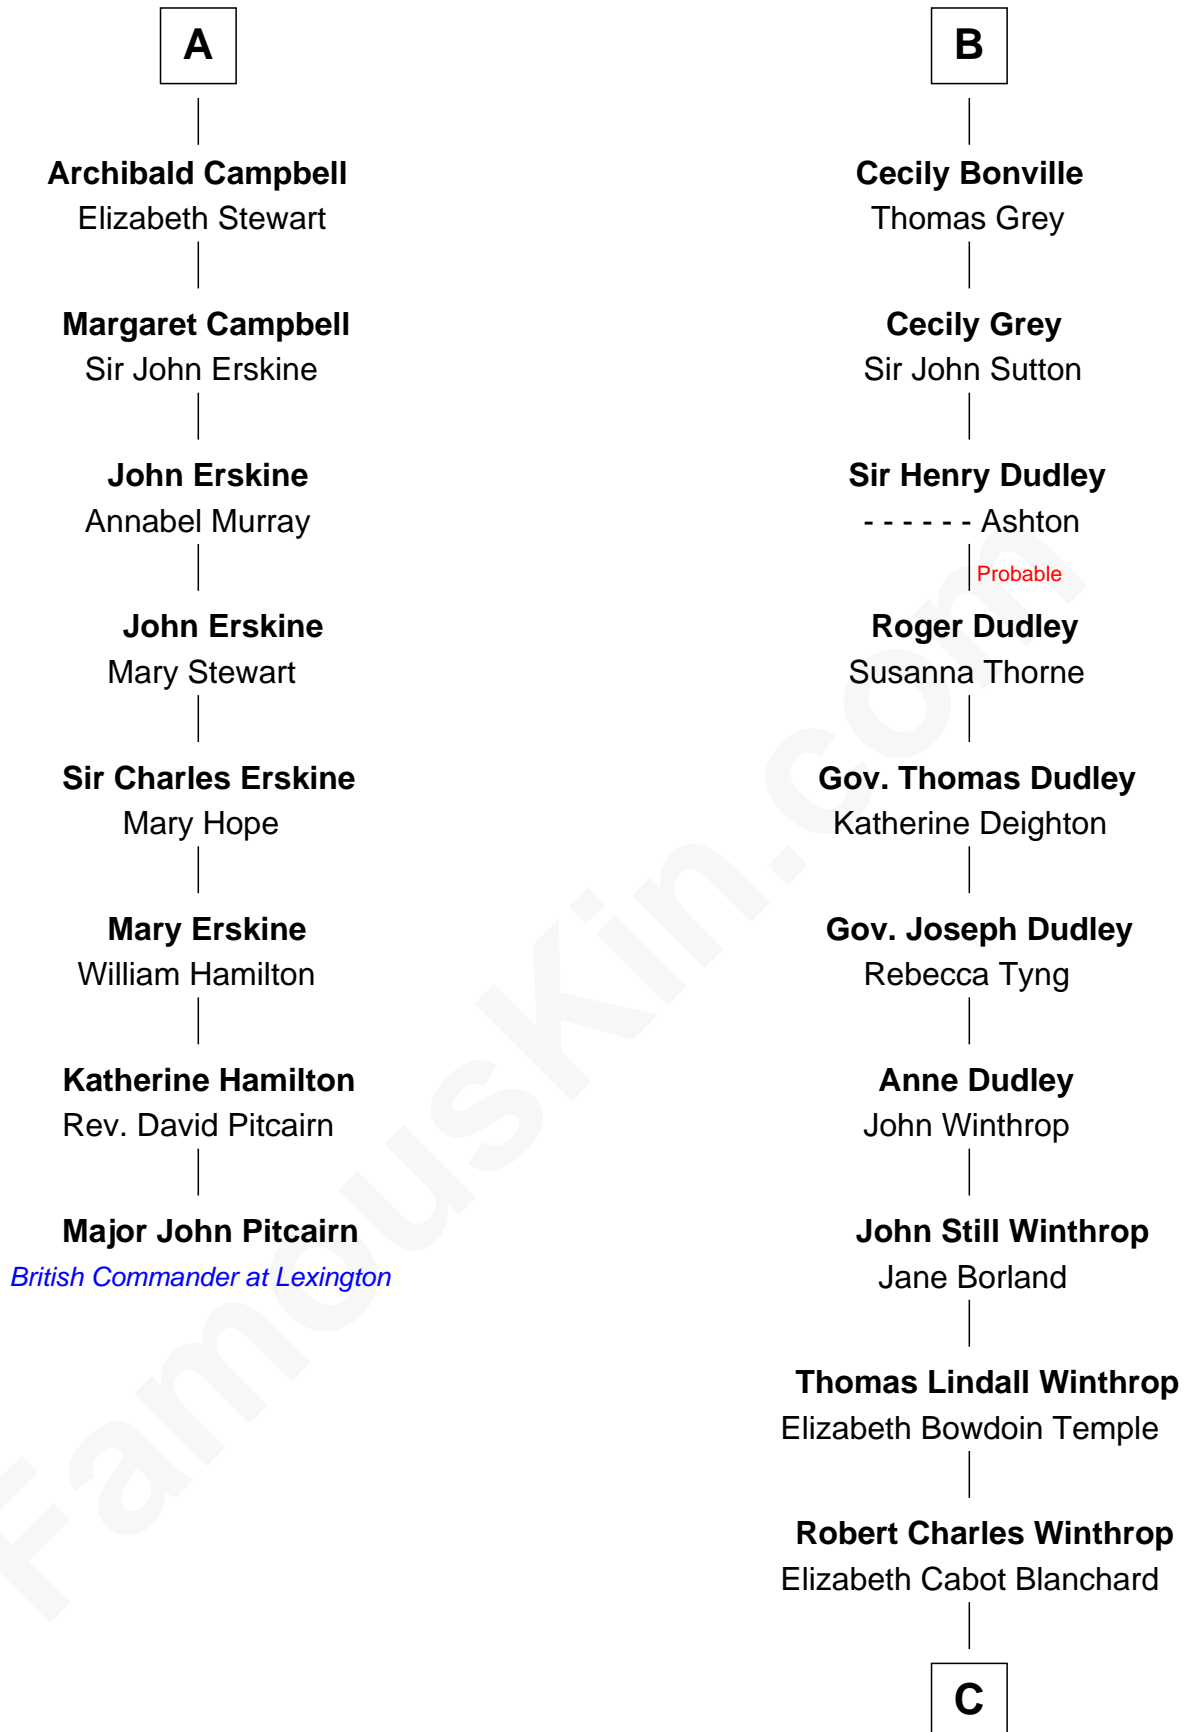

## Relationship Chart of

### Major John Pitcairn

*British Commander at Battle of Lexington*

14th cousin 6 times removed of

**John Kerry**

*68th U.S. Secretary of State*

**C**

**Robert Charles Winthrop**

Elizabeth Mason

**Margaret Tyndal Winthrop**

James Grant Forbes

**Rosemary Isabel Forbes**

Richard John Kerry

**John Kerry**

*68th U.S. Secretary of State*

FamousKin.com