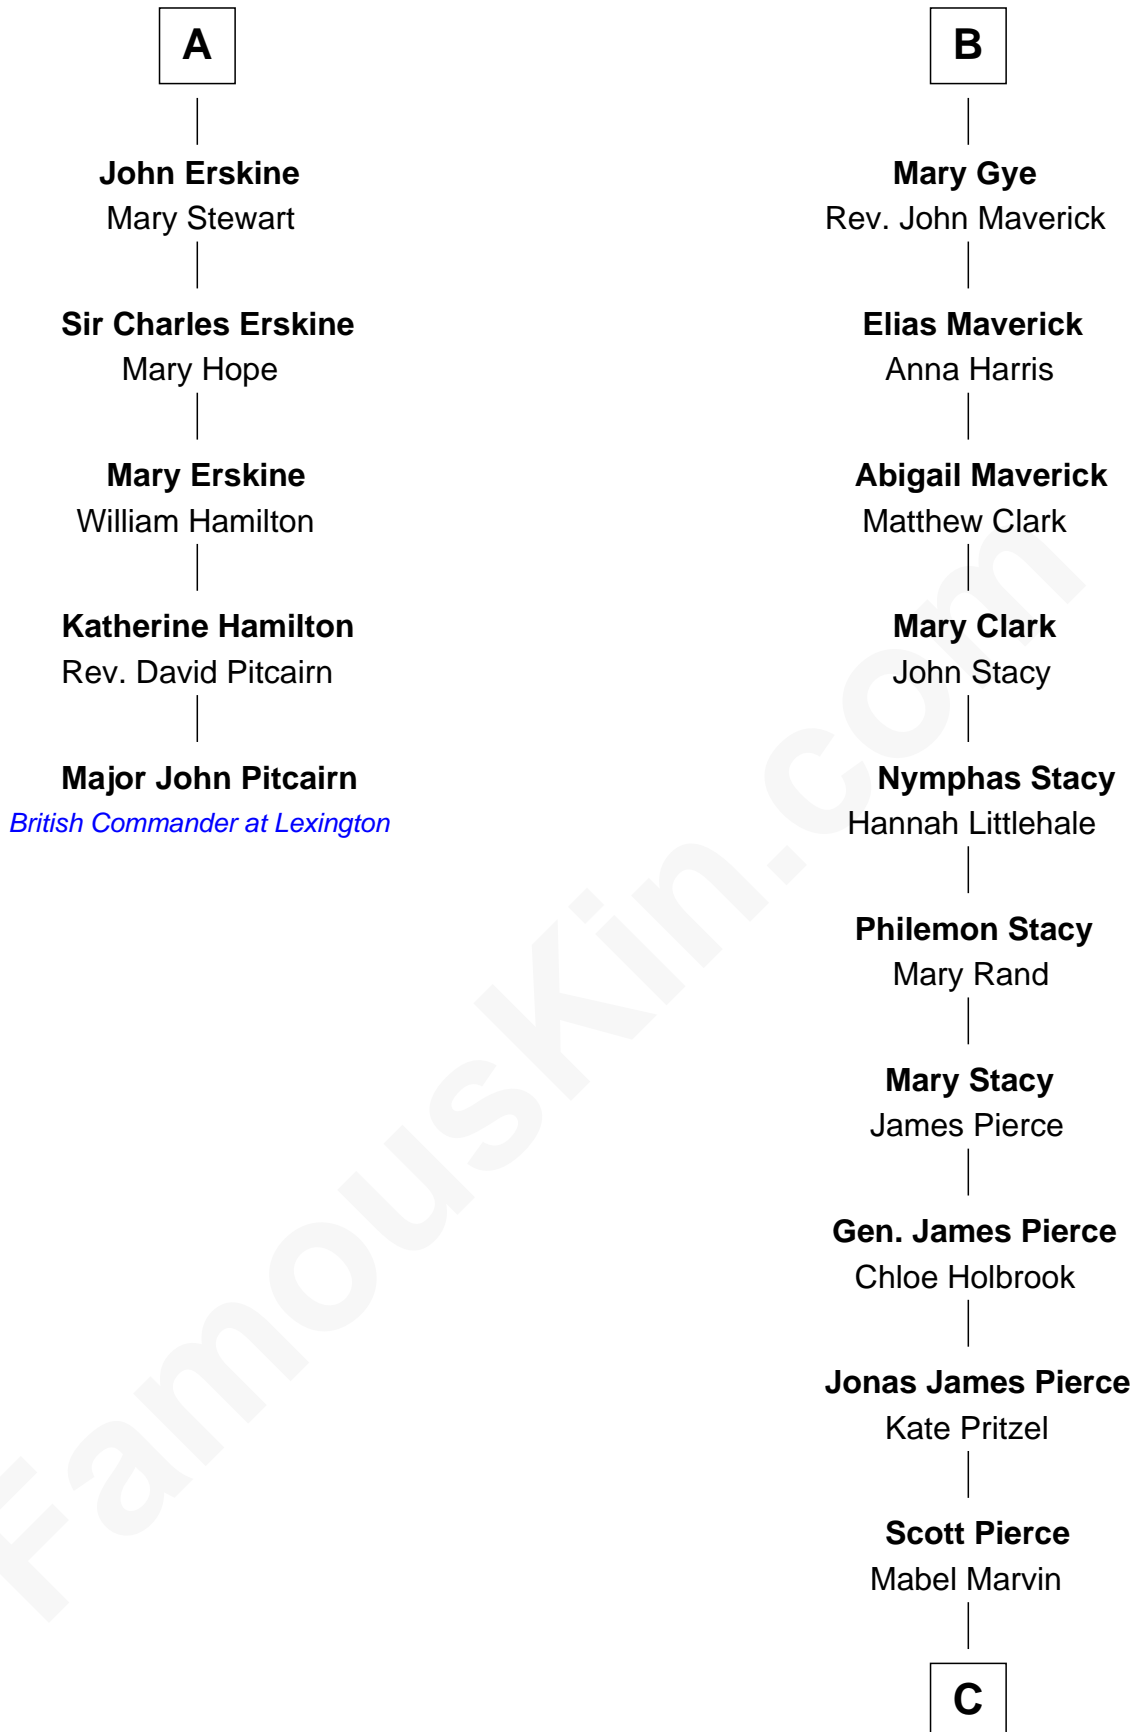

FamousKin.com

Relationship Chart of

Major John Pitcairn

British Commander at Battle of Lexington

11th cousin 8 times removed of

Jeb Bush

43rd Governor of Florida

C

—
Marvin Pierce

Pauline Robinson

—
Barbara Pierce

George Herbert Walker Bush

—
Jeb Bush

43rd Governor of Florida

FamousKin.com