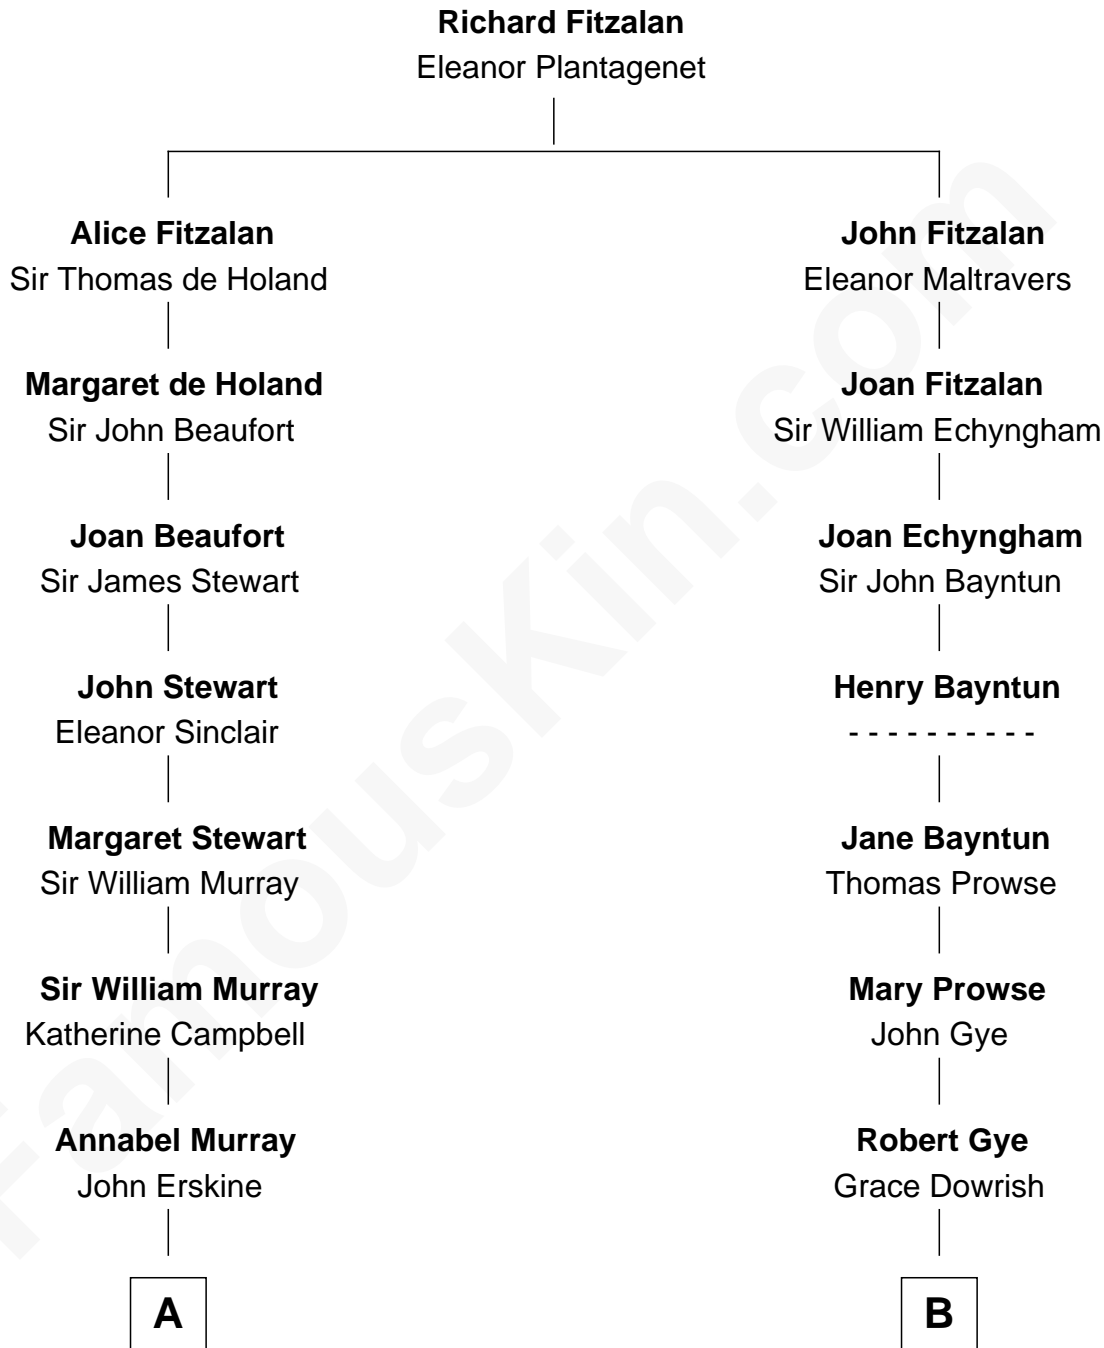

FamousKin.com

Relationship Chart of

Major John Pitcairn

British Commander at Battle of Lexington

11th cousin 8 times removed of

Jeb Bush

43rd Governor of Florida

C

—
Marvin Pierce

Pauline Robinson

—
Barbara Pierce

George Herbert Walker Bush

—
Jeb Bush

43rd Governor of Florida

FamousKin.com