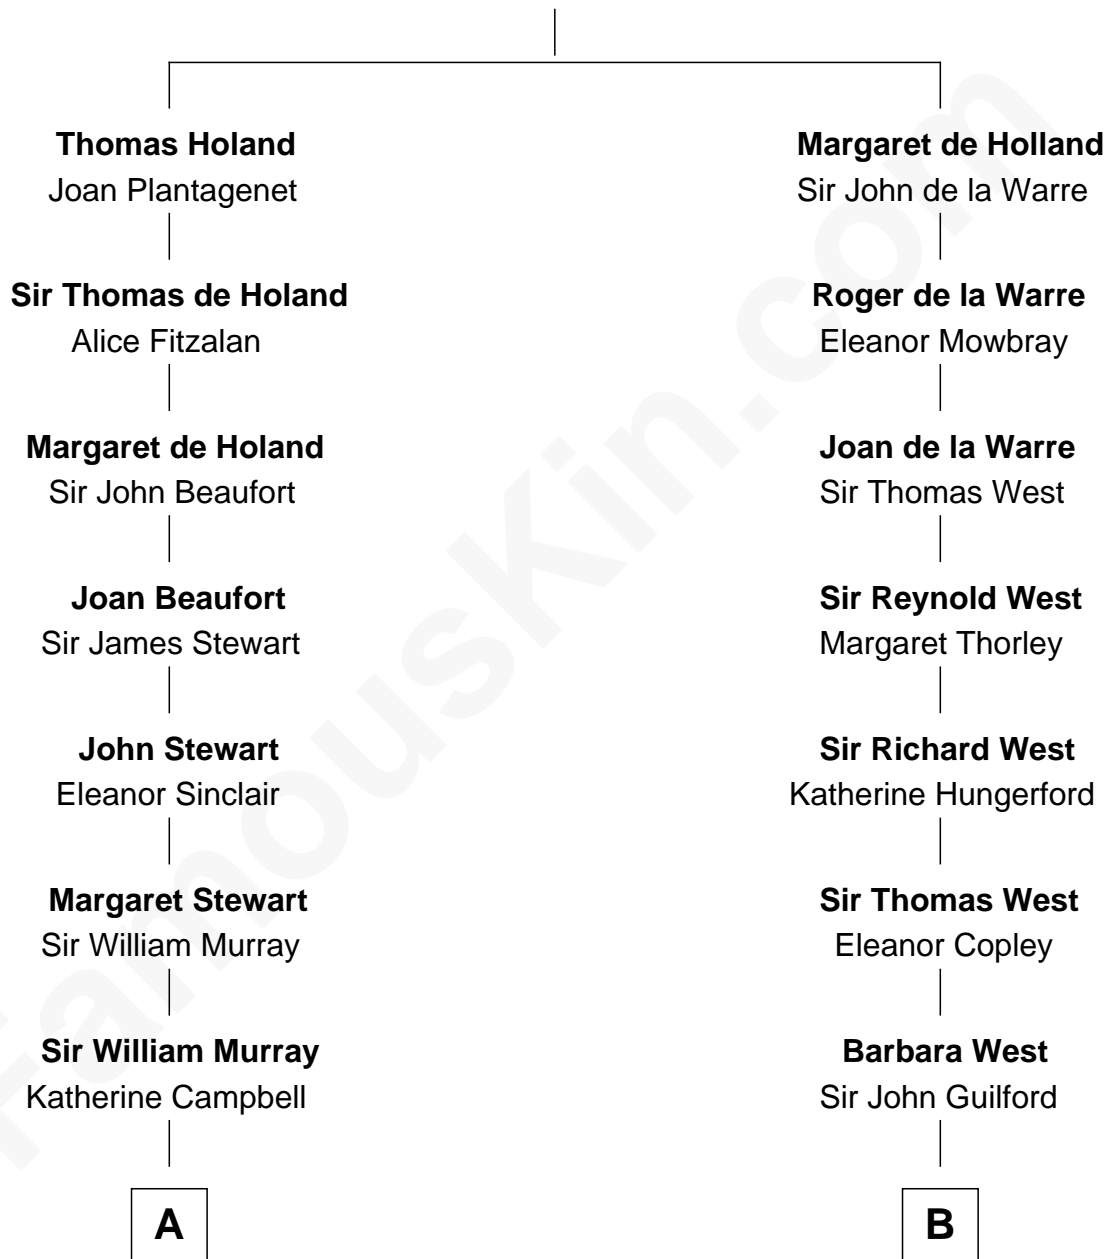

## Relationship Chart of

### Major John Pitcairn

*British Commander at Battle of Lexington*

12th cousin 9 times removed of

### Sir Robert de Holland

Maude la Zouche

**C**

**Harriet Eleanor Fay**  
Rev. James Smith Bush

**Samuel Prescott Bush**  
Flora Sheldon

**Prescott Sheldon Bush**  
Dorothy Wear Walker

**George Herbert Walker Bush**  
Barbara Pierce