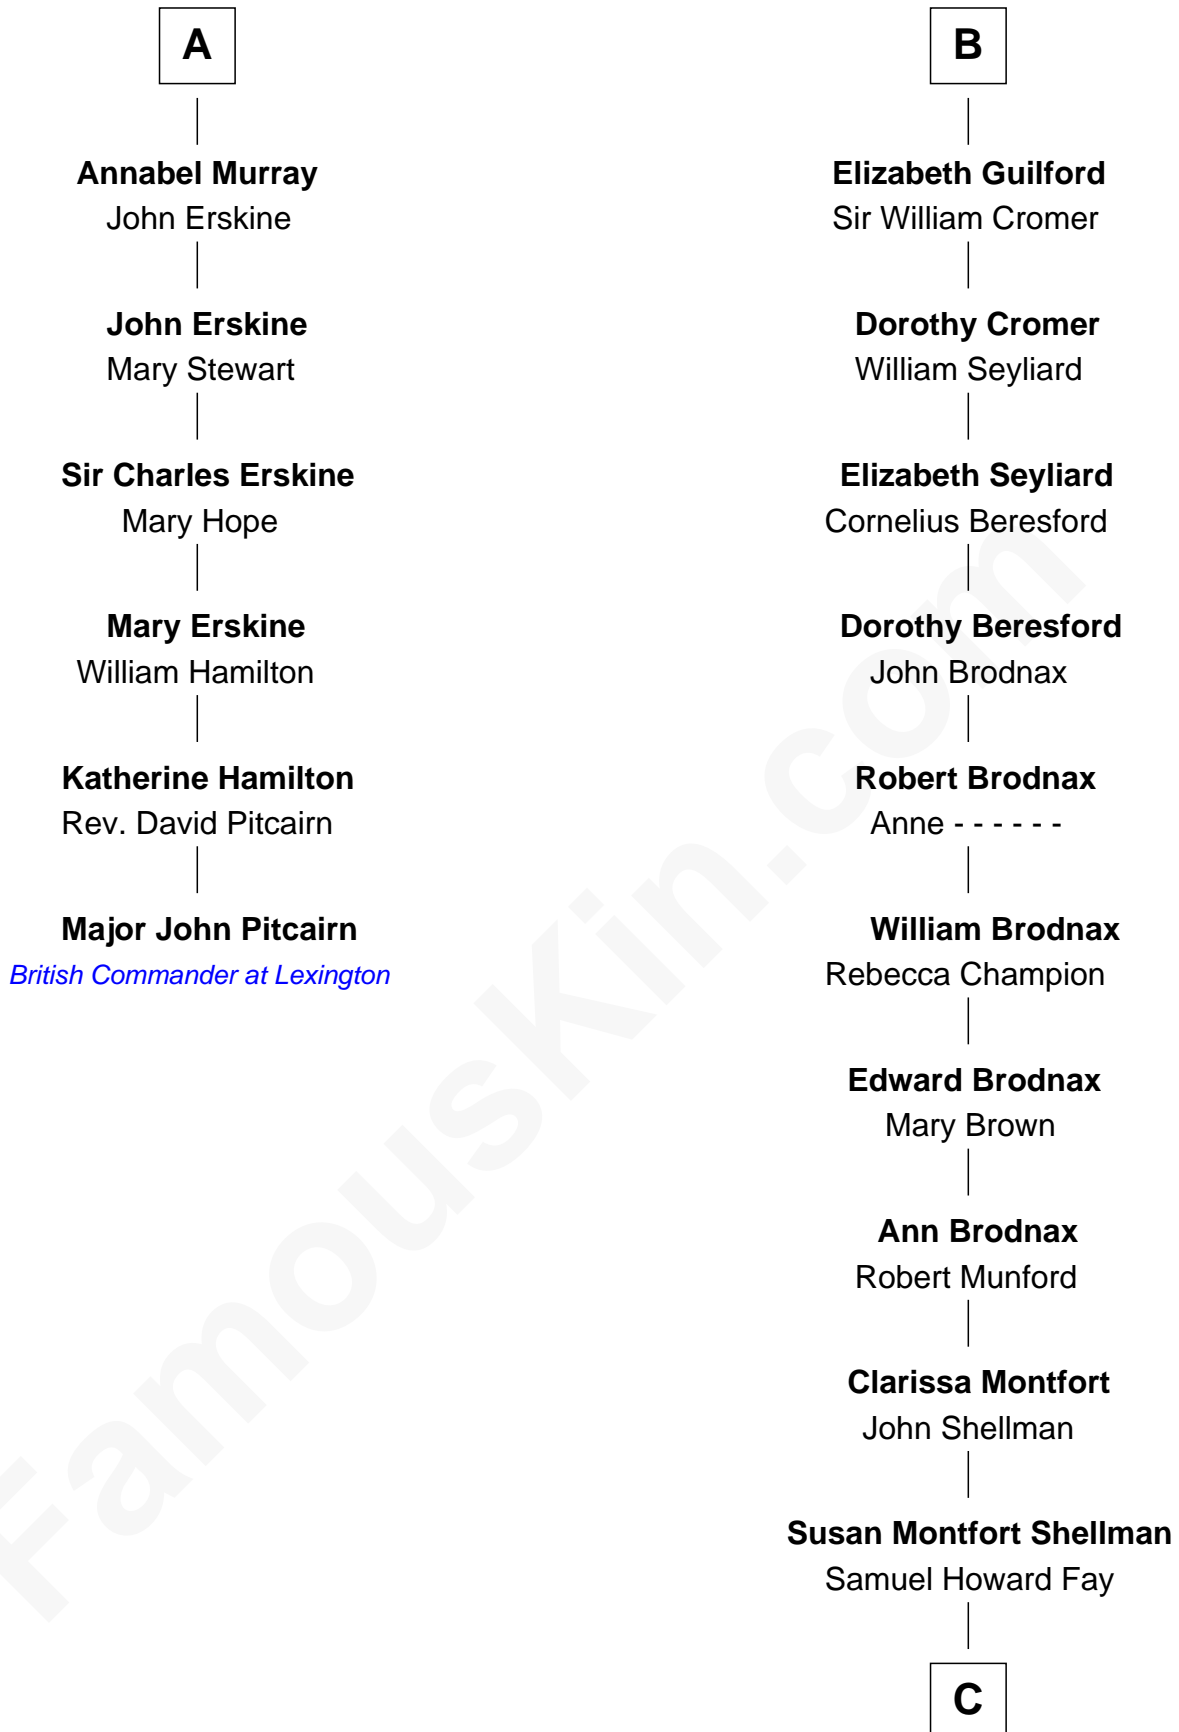

### Major John Pitcairn

*British Commander at Battle of Lexington*

12th cousin 9 times removed of

### Sir Robert de Holland

Maude la Zouche

**C**

**Harriet Eleanor Fay**  
Rev. James Smith Bush

**Samuel Prescott Bush**  
Flora Sheldon

**Prescott Sheldon Bush**  
Dorothy Wear Walker

**George Herbert Walker Bush**  
Barbara Pierce