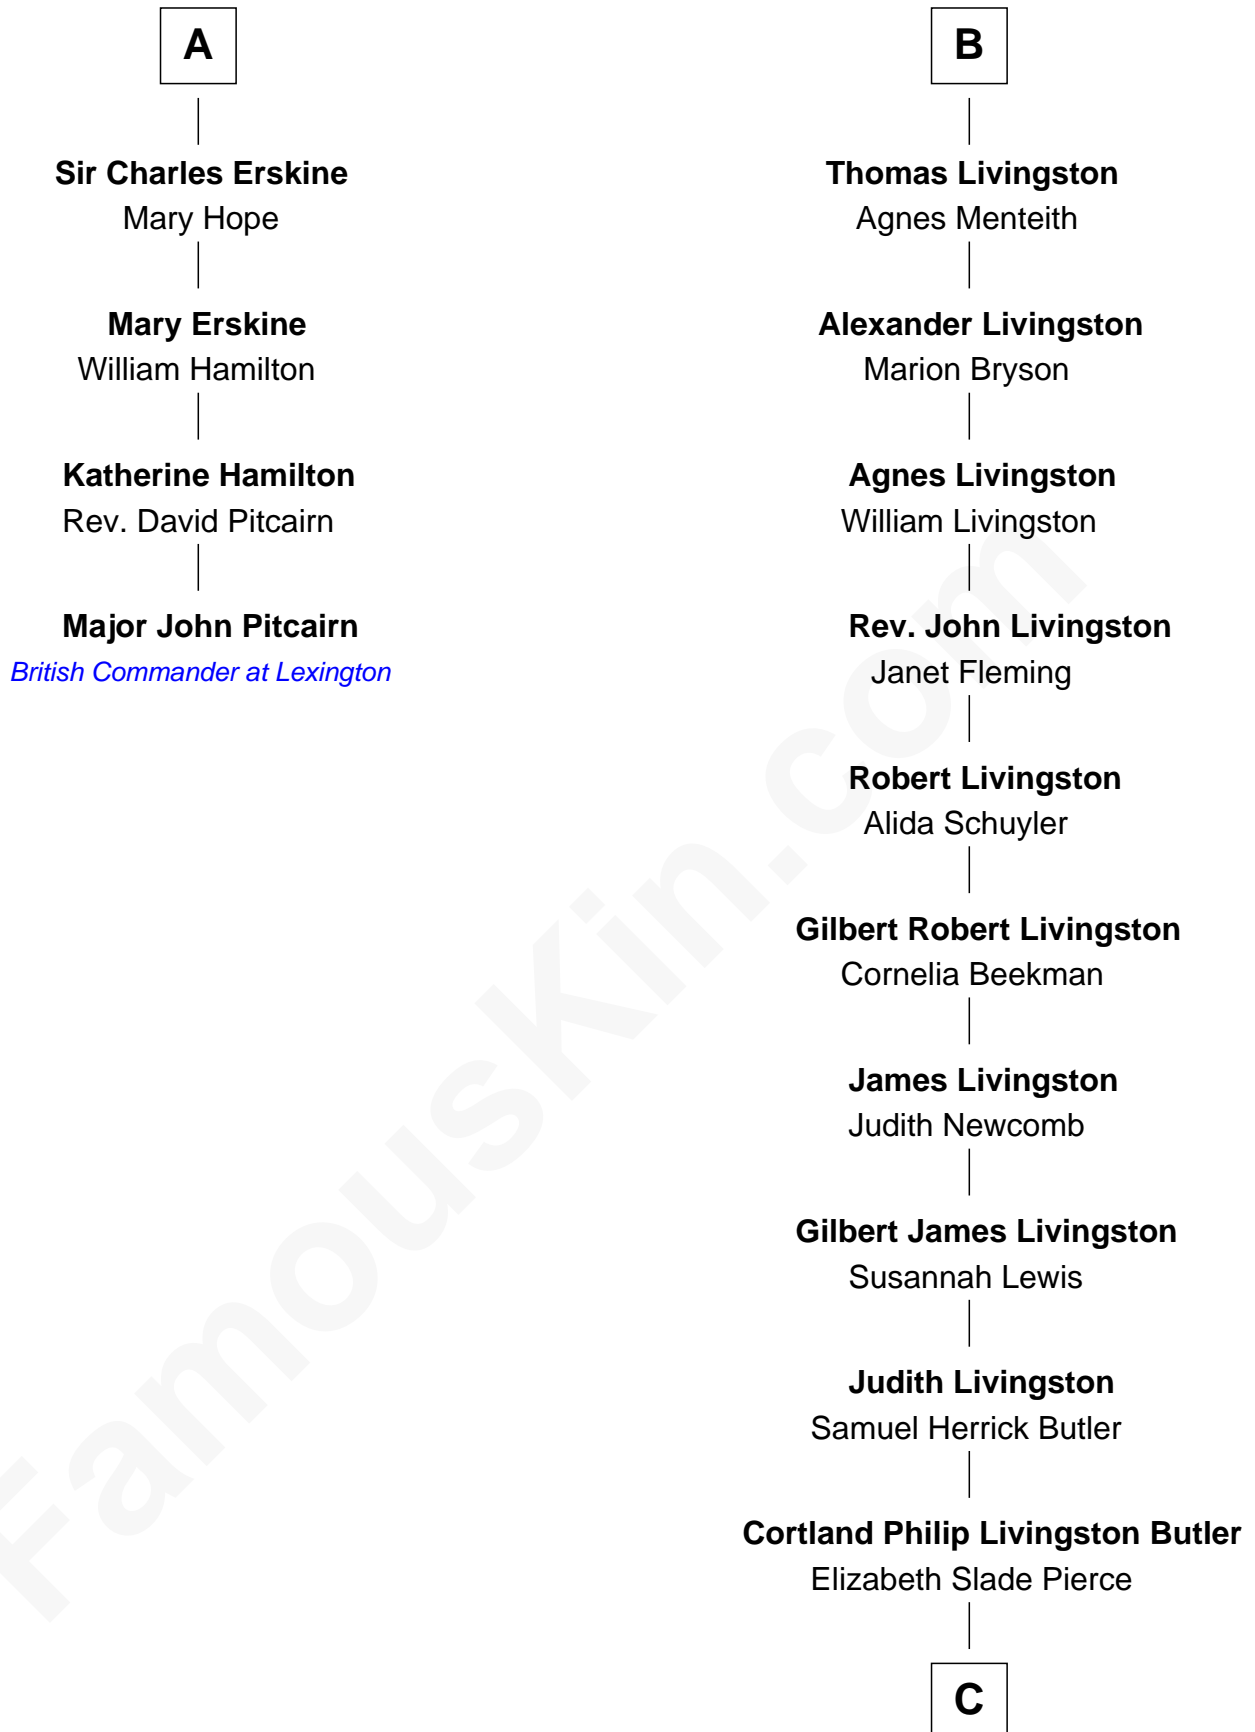

## Relationship Chart of

### Major John Pitcairn

*British Commander at Battle of Lexington*

10th cousin 11 times removed of

**Jeb Bush**

*43rd Governor of Florida*

**C**

**Mary Elizabeth Butler**  
Robert Emmet Sheldon

**Flora Sheldon**  
Samuel Prescott Bush