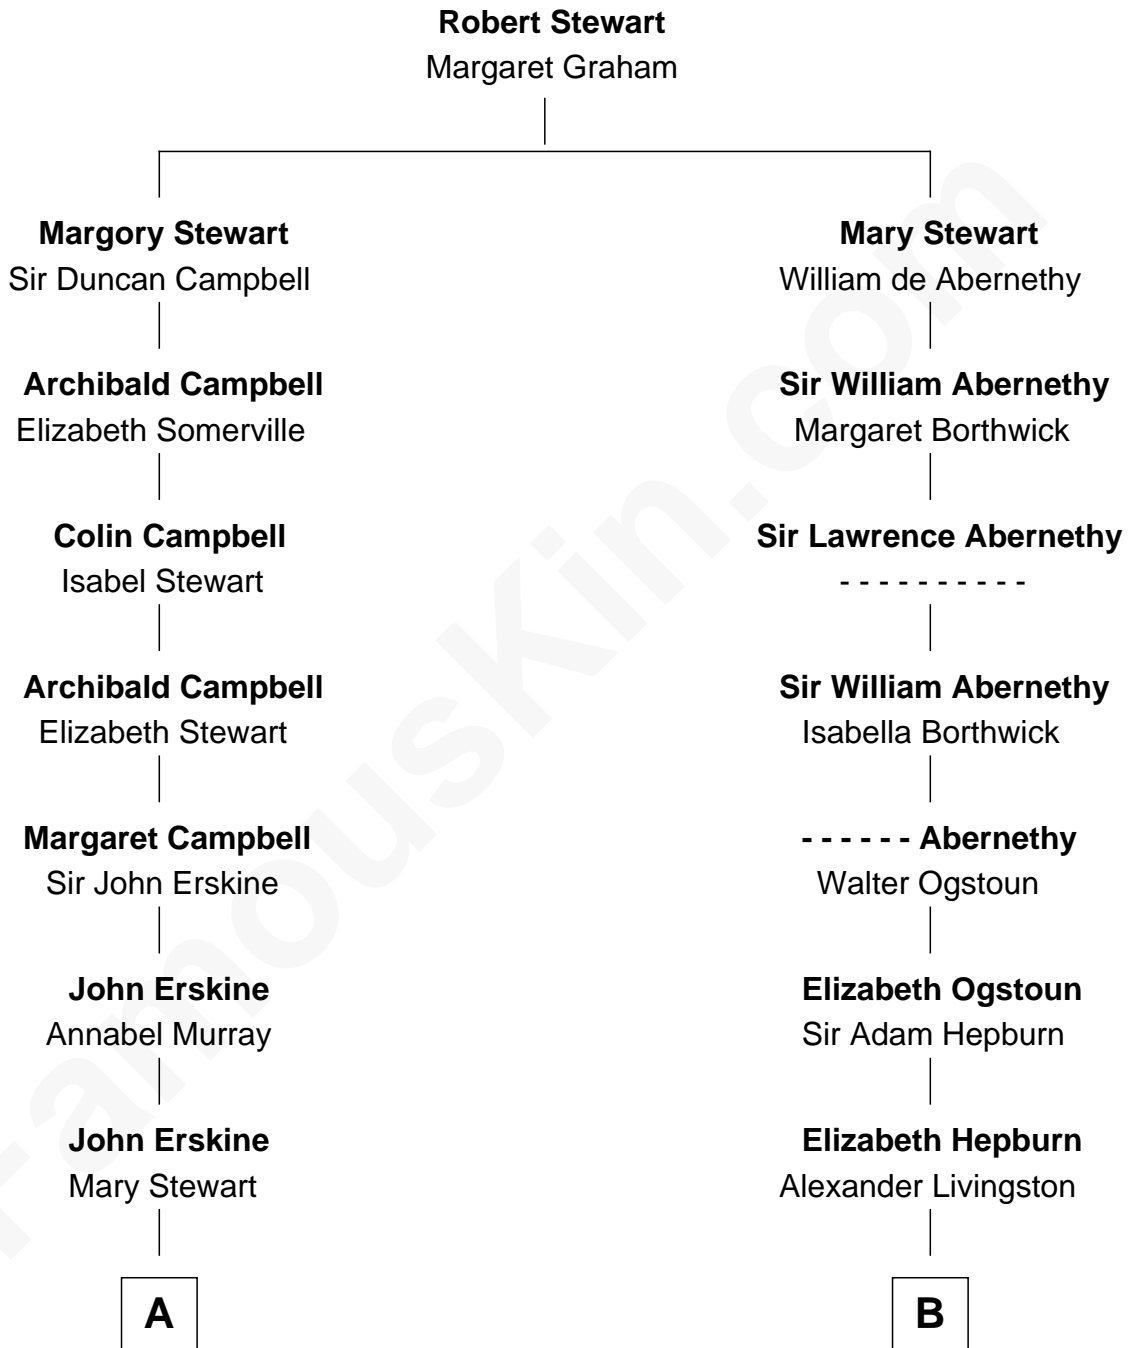

## Relationship Chart of

### Major John Pitcairn

*British Commander at Battle of Lexington*

10th cousin 11 times removed of

**Jeb Bush**

*43rd Governor of Florida*

**C**

**Mary Elizabeth Butler**  
Robert Emmet Sheldon

**Flora Sheldon**  
Samuel Prescott Bush