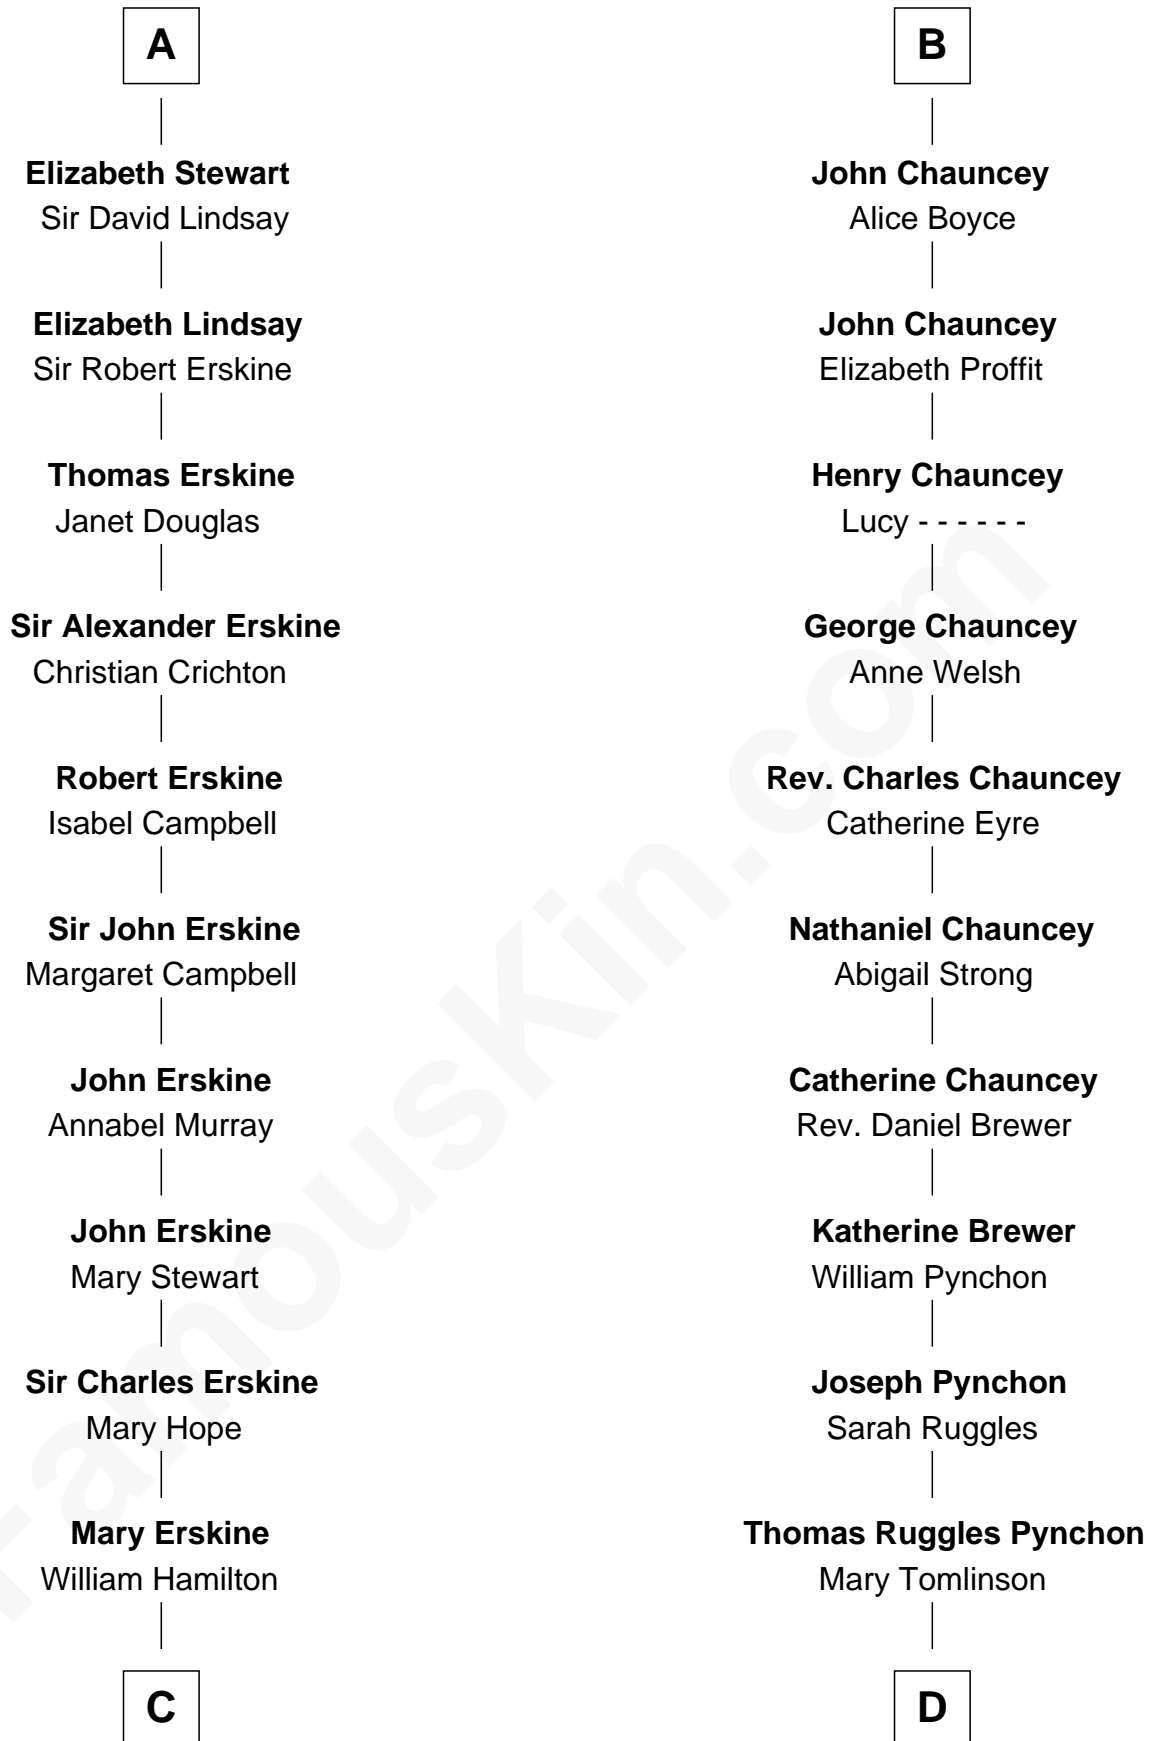

FamousKin.com

Relationship Chart of

Major John Pitcairn

British Commander at Battle of Lexington

18th cousin 3 times removed of

Thomas Pynchon
American Novelist

Hugh de Kevelioc
Bertrade de Montfort

C

Katherine Hamilton
Rev. David Pitcairn

Major John Pitcairn
British Commander at Lexington

D

William Henry Ruggles Pynchon
Mary Murdock

William Lyon Pynchon
Annie Payne Cogswell

William Henry Chichele Pynchon
Carrie Susan Moyses