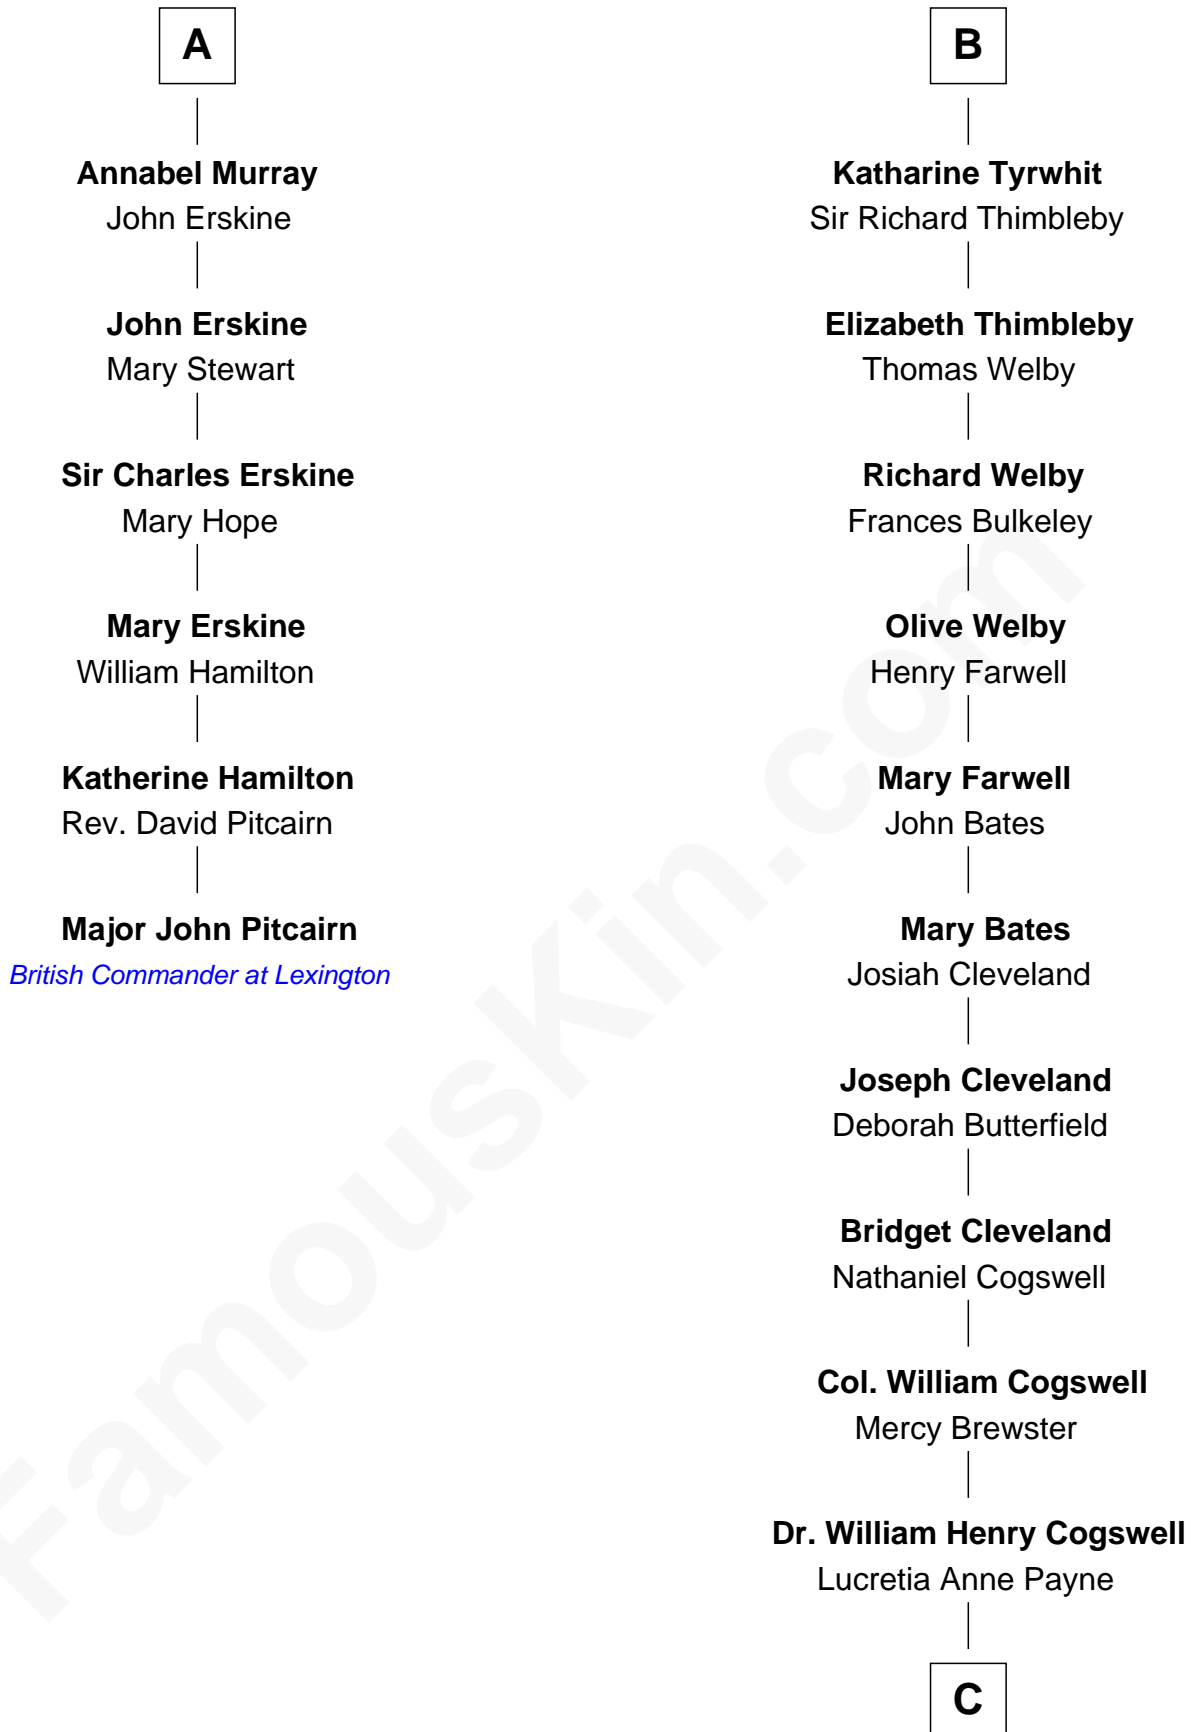

## Relationship Chart of

### Major John Pitcairn

*British Commander at Battle of Lexington*

12th cousin 8 times removed of

**Thomas Pynchon**  
*American Novelist*

**Sir Robert de Holland**  
Maude la Zouche

**C**

**Annie Payne Cogswell**