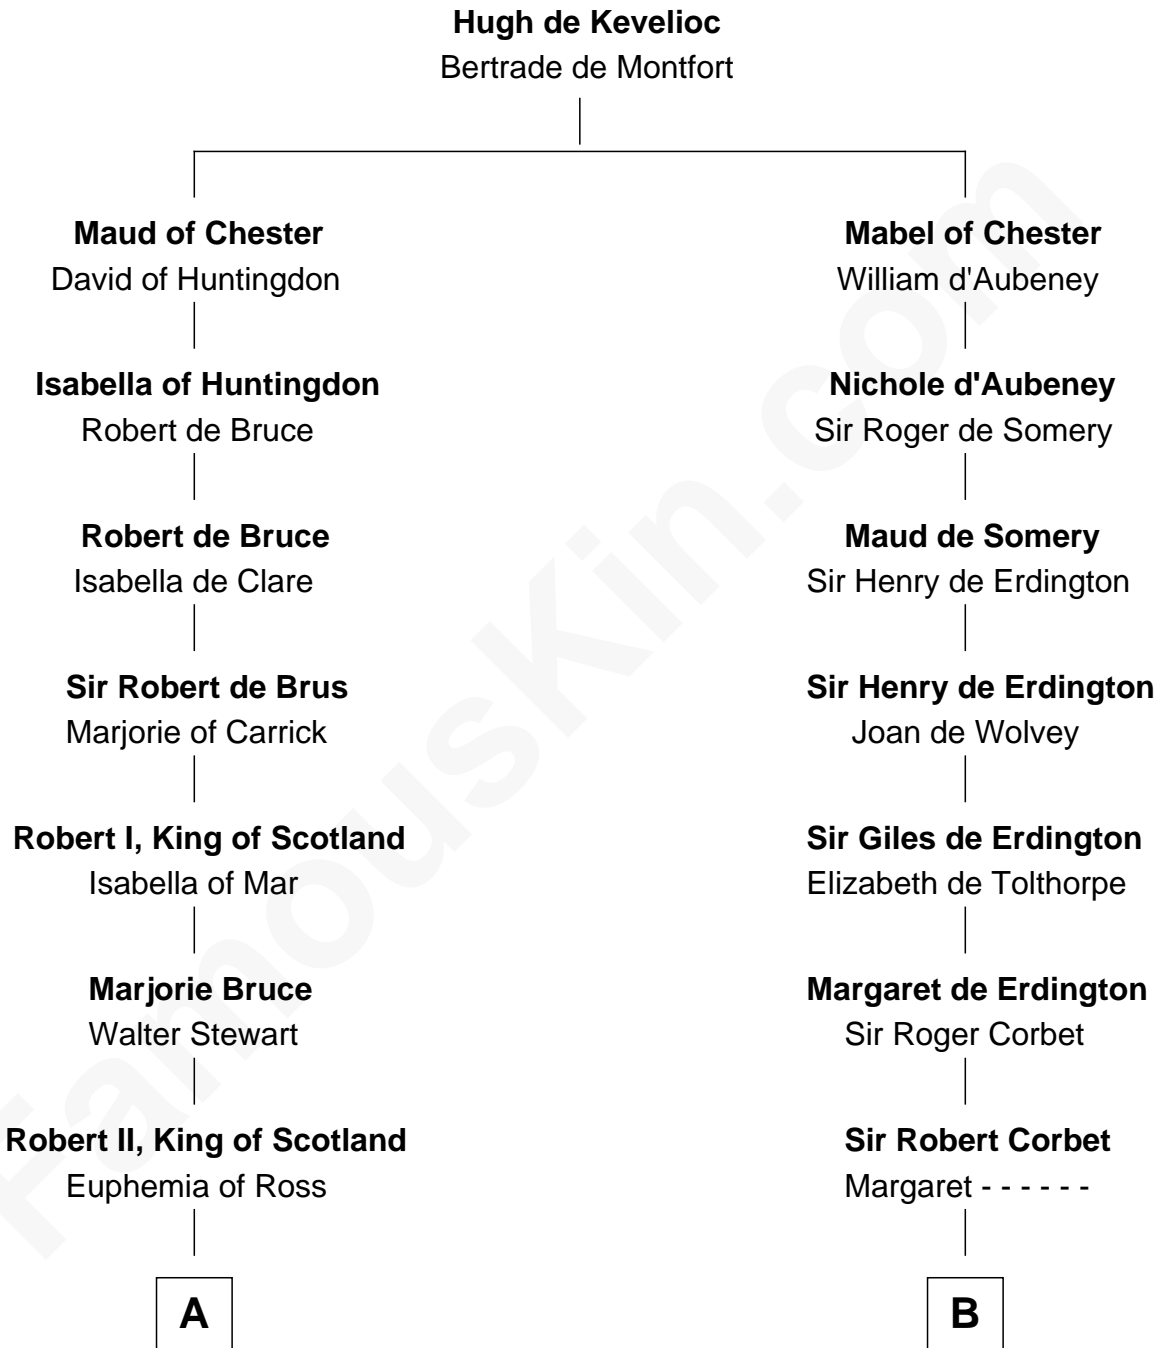

FamousKin.com

Relationship Chart of

Major John Pitcairn

British Commander at Battle of Lexington

18th cousin 3 times removed of

James Sherman

27th U.S. Vice-President

C

Katherine Hamilton

Rev. David Pitcairn

Major John Pitcairn

British Commander at Lexington

D

Mary Whiting

William Barron

Mary Augusta Barron