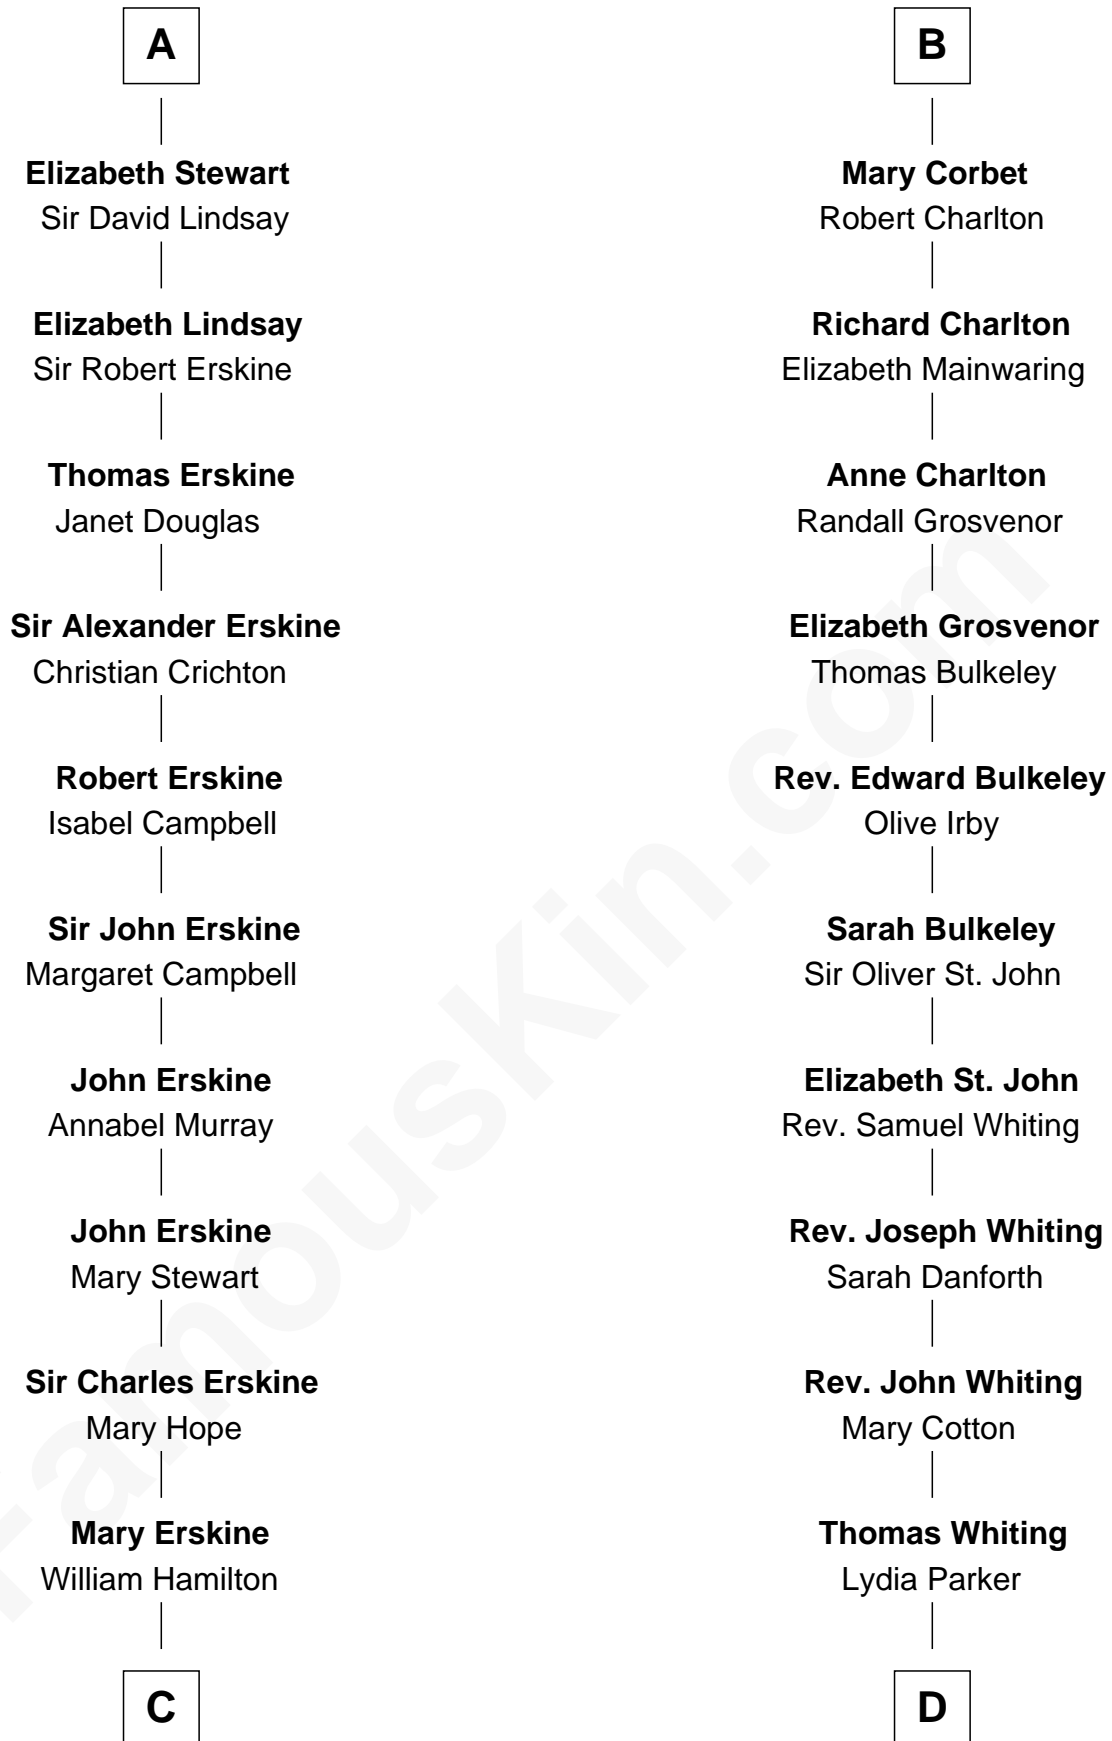

FamousKin.com

Relationship Chart of

Major John Pitcairn

British Commander at Battle of Lexington

18th cousin 3 times removed of

James Sherman

27th U.S. Vice-President

C

Katherine Hamilton

Rev. David Pitcairn

Major John Pitcairn

British Commander at Lexington

D

Mary Whiting

William Barron

Mary Augusta Barron