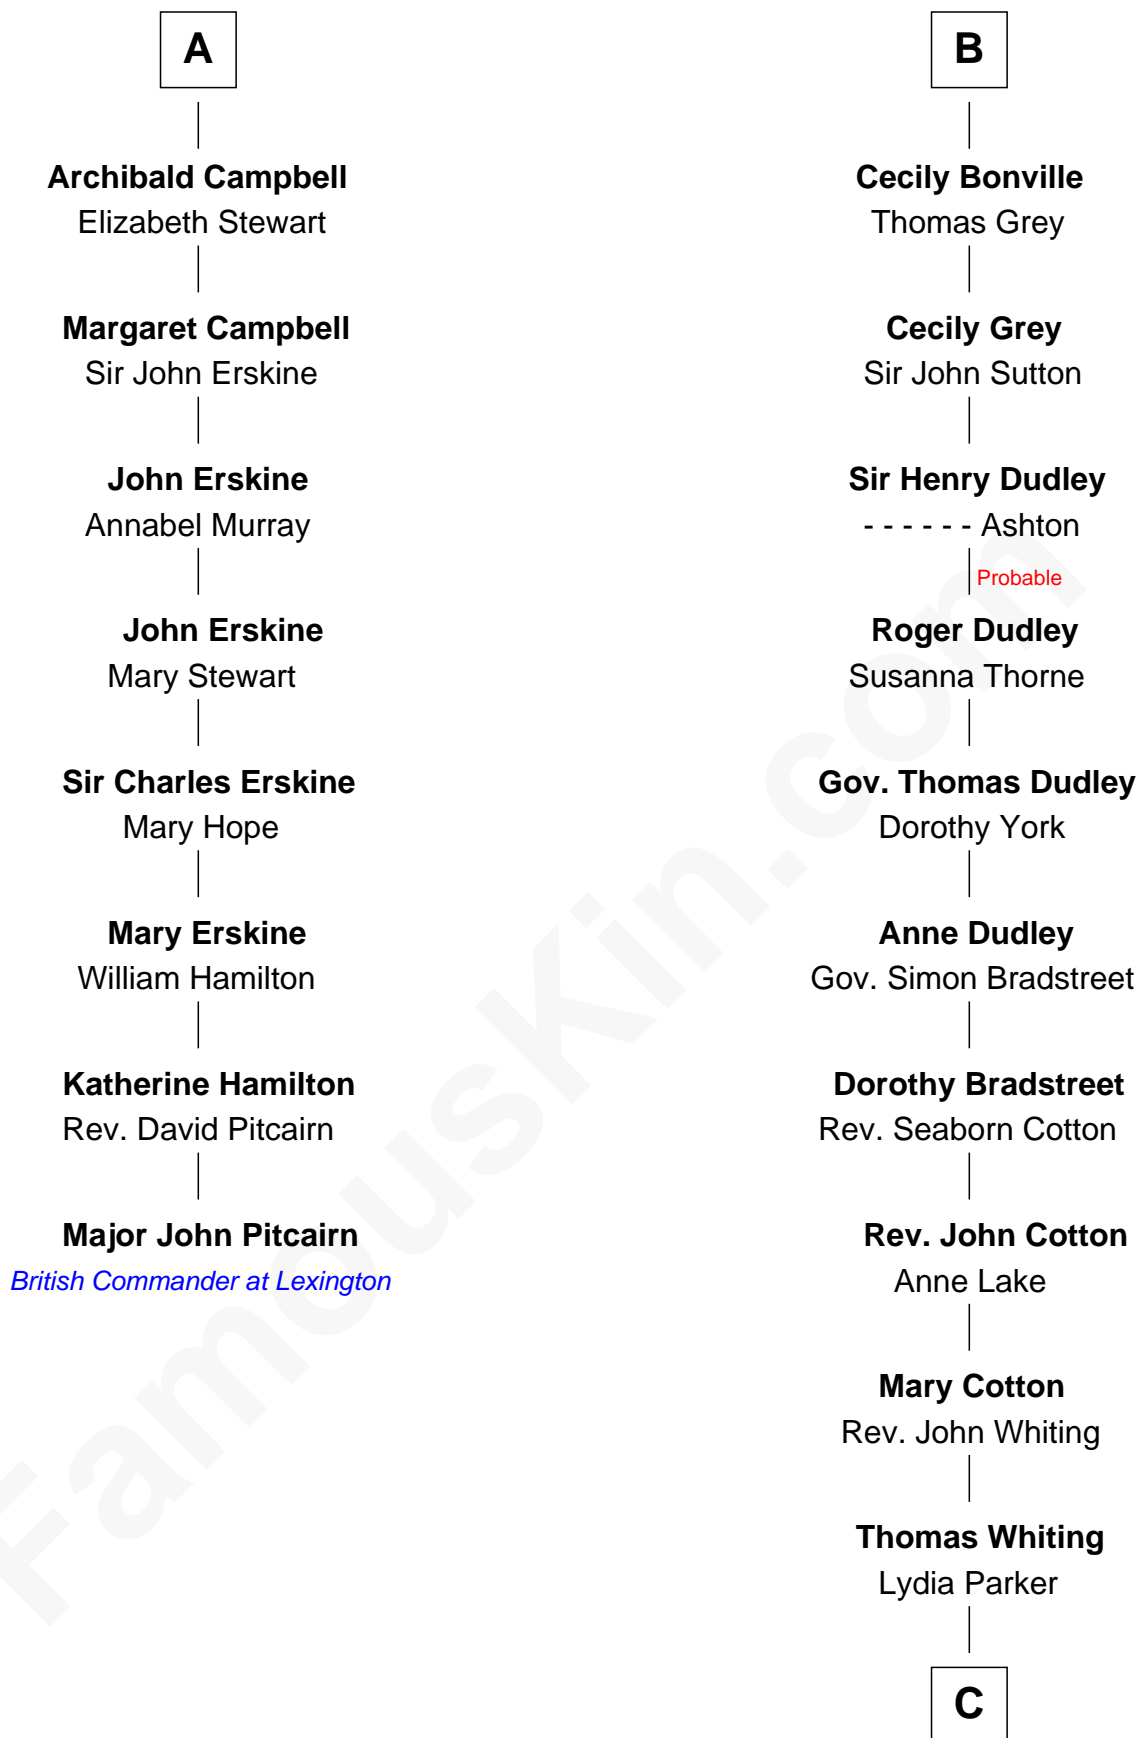

FamousKin.com

Relationship Chart of

Major John Pitcairn

British Commander at Battle of Lexington

14th cousin 7 times removed of

James Sherman

27th U.S. Vice-President

Sir Richard de Burgh

Margaret - - - - -

Elizabeth de Burgh
Robert I, King of Scotland

Matilda Bruce
Thomas Isaac

Joan Isaac
John de Ergadia

Isabel de Ergadia
Sir John Stewart

Sir Robert Stewart
Joan Stewart

John Stewart
Fingula of the Isles

Isabel Stewart
Colin Campbell

A

Eleanor de Burgh
Sir Thomas de Multon

Elizabeth de Multon
Sir Robert de Harington

Sir John Harington
- - - - -

Sir Robert Harington
Isabel Loring

Sir William Harington
Margaret Hill

Elizabeth Harington
William Bonville

William Bonville
Katherine Neville

B

C

—
Mary Whiting

William Barron

—
Mary Augusta Barron

Stalham Williams